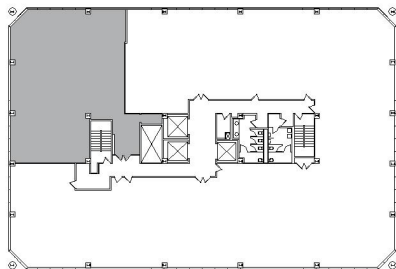

11726

BRENTWOOD EXECUTIVE PLAZA

SUITE 600 | 3,350 RSF

BRENTWOOD-SAN VICENTE

SAN VICENTE

SAN VICENTE

BARRINGTON

SUITE CONFIGURATION

OFFICES:	5
CONFERENCE ROOM:	1
RECEPTION:	1
KITCHEN:	1
IT CLOSET:	1
STORAGE:	2

NOT TO SCALE

FURNITURE NOT INCLUDED

For more information, please contact:

310.255.7777

leasing@douglasemmett.com

**Douglas
Emmett**