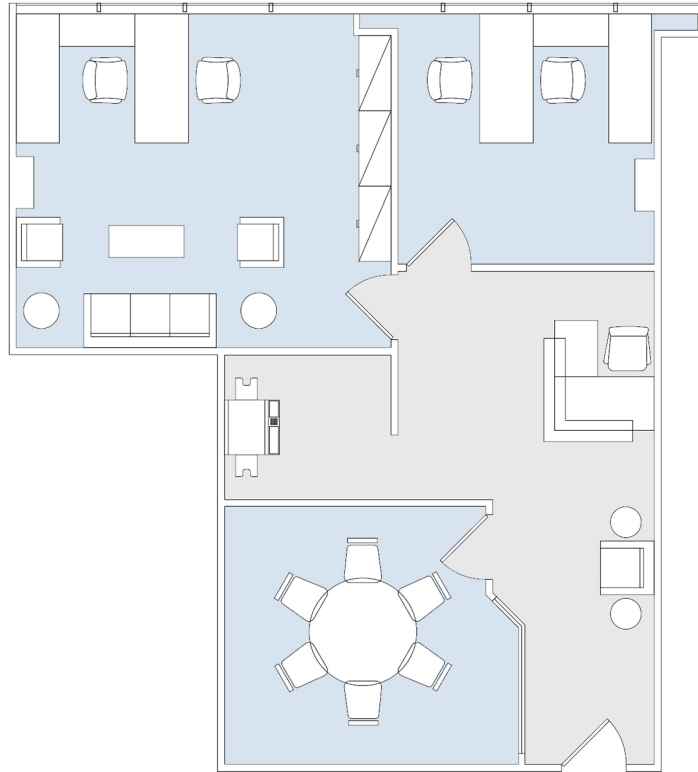

2001 WILSHIRE

SUITE 220 | 1,054 RSF

SANTA MONICA

AS-BUILT CONFIGURATION

OFFICES:	2
CONFERENCE ROOM:	1
RECEPTION:	1

ADJUSTED FOR SOCIAL DISTANCING
NOT TO SCALE
FURNITURE NOT INCLUDED

For more information, please contact: