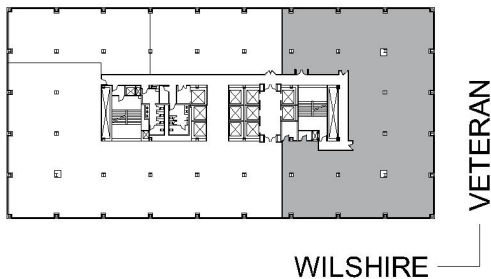

10960 WILSHIRE

SUITE 805 | 9,777 RSF

WESTWOOD

SUITE CONFIGURATION

OFFICES:	17
CONFERENCE ROOM:	2
RECEPTION:	1
KITCHEN:	1
IT / STORAGE ROOM:	1

NOT TO SCALE
FURNITURE NOT INCLUDED

For more information, please contact: