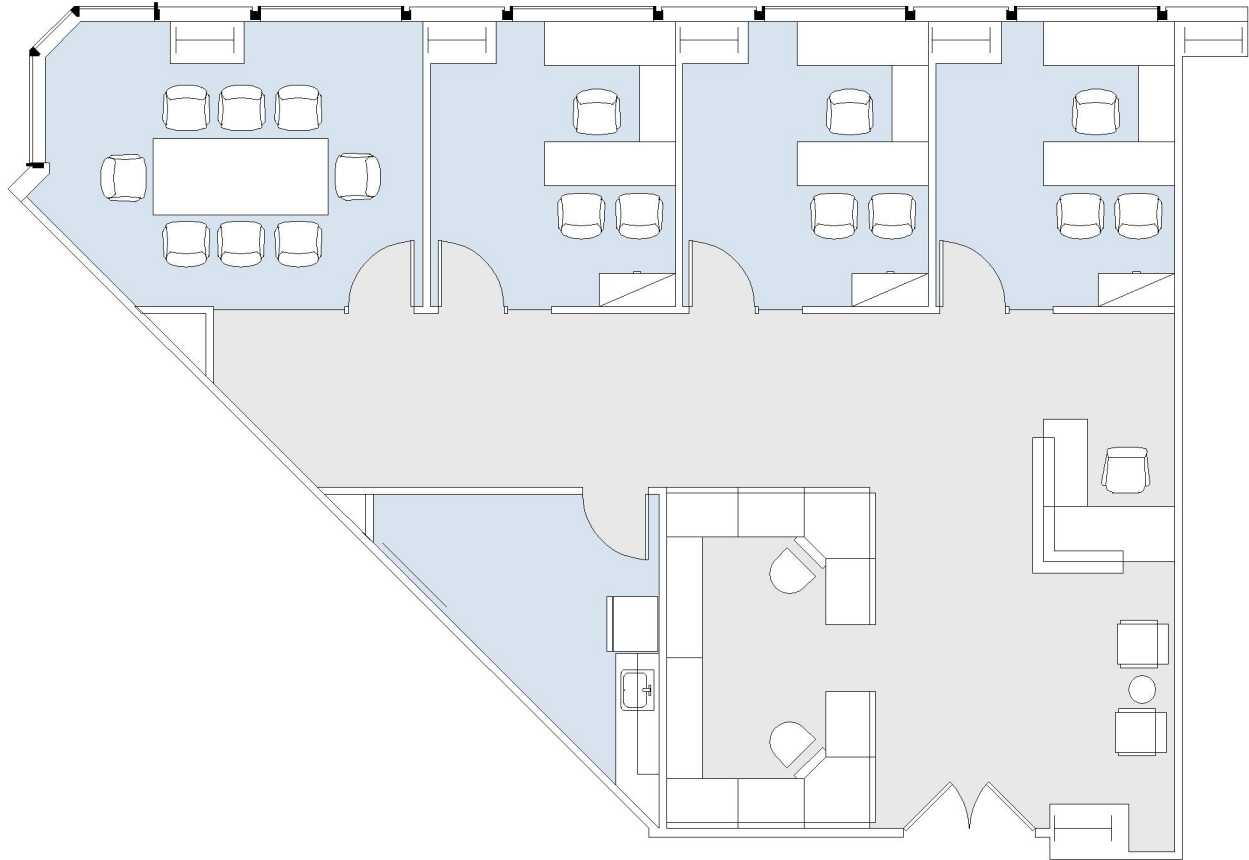

# 10866 WILSHIRE

WESTWOOD PLACE

SUITE 225 | 1,882 RSF

WESTWOOD

#### SUITE CONFIGURATION

OFFICES:	3
CONFERENCE ROOM:	1
RECEPTION:	1
KITCHEN:	1

NOT TO SCALE

FURNITURE NOT INCLUDED

For more information, please contact:

310.255.7777

leasing@douglasemmett.com

**Douglas  
Emmett**