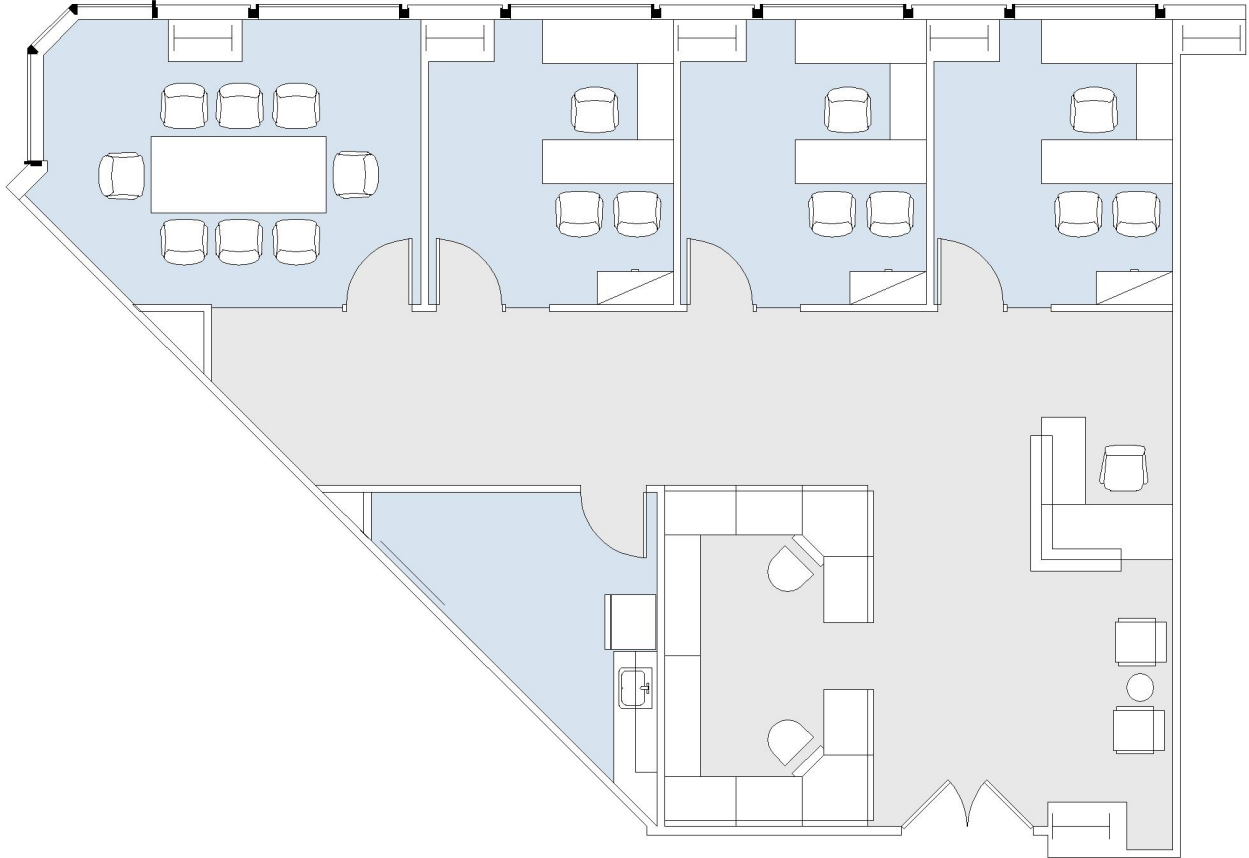

10866

WESTWOOD PLACE

SUITE 225 | 1,882 RSF

WESTWOOD

WILSHIRE

SUITE CONFIGURATION

OFFICES:	3
CONFERENCE ROOM:	1
RECEPTION:	1
KITCHEN:	1

NOT TO SCALE