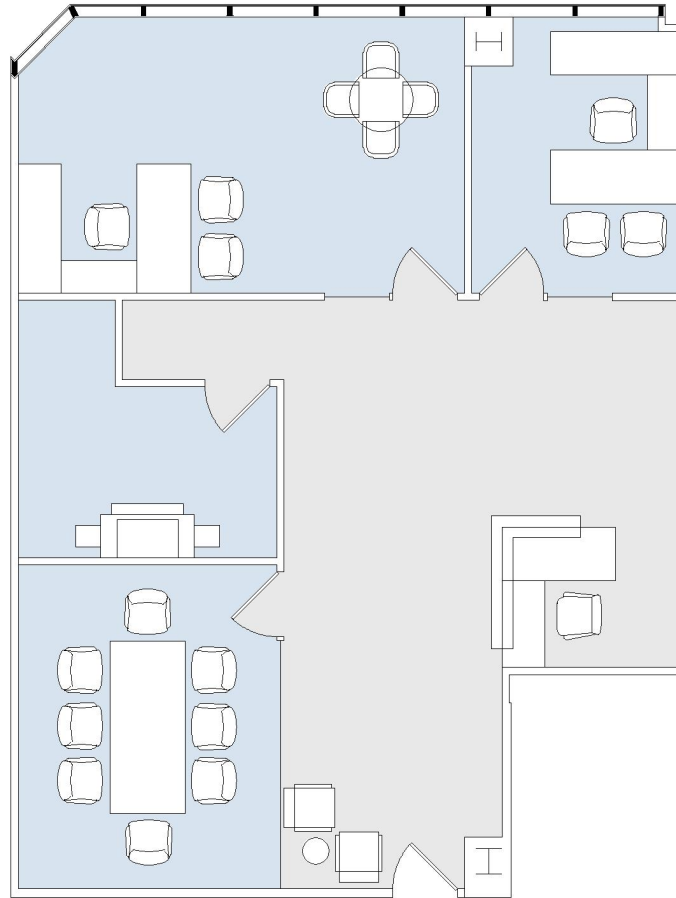

12100 WILSHIRE

SUITE 1530 | 1,468 RSF

BRENTWOOD-WILSHIRE

SUITE CONFIGURATION

OFFICES:	2
CONFERENCE ROOM:	1
RECEPTION:	1
IT / STORAGE:	1

NOT TO SCALE

FURNITURE NOT INCLUDED

For more information, please contact: