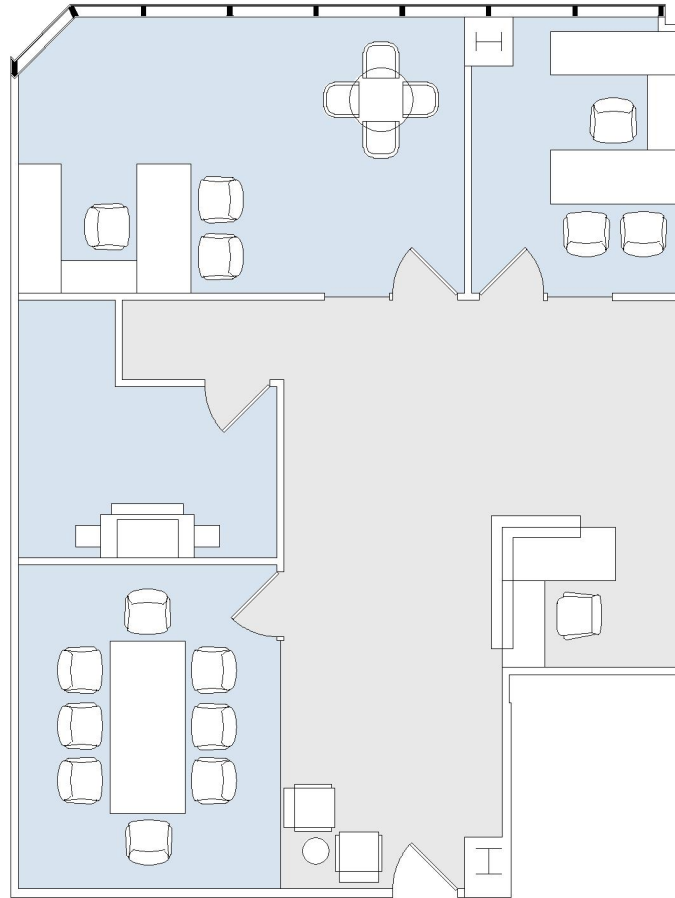

12100 WILSHIRE

SUITE 1530 | 1,468 RSF
BRENTWOOD-WILSHIRE

SUITE CONFIGURATION

OFFICES:	2
CONFERENCE ROOM:	1
RECEPTION:	1
IT / STORAGE:	1

NOT TO SCALE

FURNITURE NOT INCLUDED

For more information, please contact: