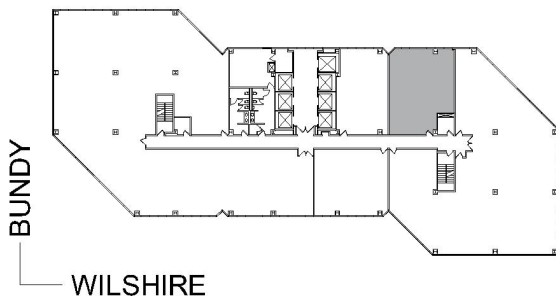

12100 WILSHIRE

SUITE 1530 | 1,468 RSF
BRENTWOOD-WILSHIRE

SUITE CONFIGURATION

OFFICES:	2
CONFERENCE ROOM:	1
RECEPTION:	1
IT / STORAGE:	1

NOT TO SCALE

FURNITURE NOT INCLUDED

For more information, please contact: