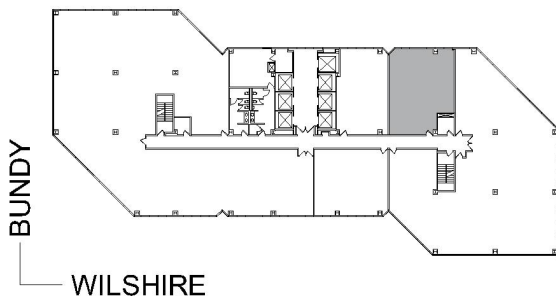

12100 WILSHIRE

SUITE 1530 | 1,468 RSF

BRENTWOOD-WILSHIRE

SUITE CONFIGURATION

OFFICES:	2
CONFERENCE ROOM:	1
RECEPTION:	1
IT / STORAGE:	1

NOT TO SCALE

FURNITURE NOT INCLUDED

For more information, please contact: