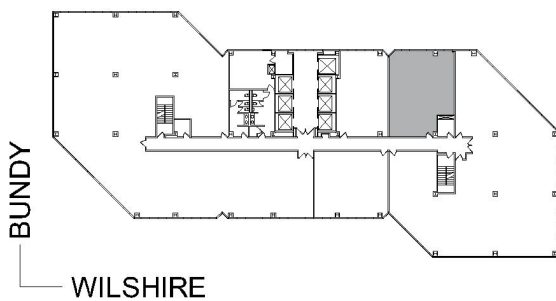

12100 WILSHIRE

SUITE 1530 | 1,468 RSF
BRENTWOOD-WILSHIRE

SUITE CONFIGURATION

OFFICES:	2
CONFERENCE ROOM:	1
RECEPTION:	1
IT / STORAGE:	1

NOT TO SCALE

FURNITURE NOT INCLUDED

For more information, please contact: