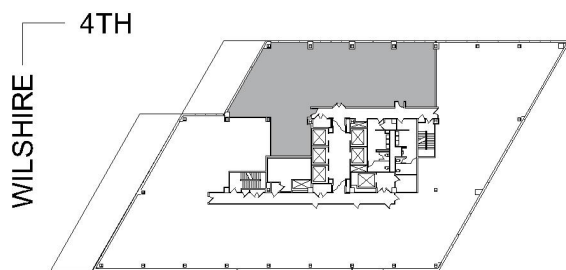

# 401 WILSHIRE

SUITE 1000 | 4,407 RSF

SANTA MONICA

#### SUITE CONFIGURATION

OPEN WORK AREA:	1
OFFICE:	1
IT CLOSET:	1
CONFERENCE ROOM:	2
RECEPTION:	1
KITCHEN:	1

NOT TO SCALE  
FURNITURE NOT INCLUDED

For more information, please contact:

310.255.7777

leasing@douglasemmett.com