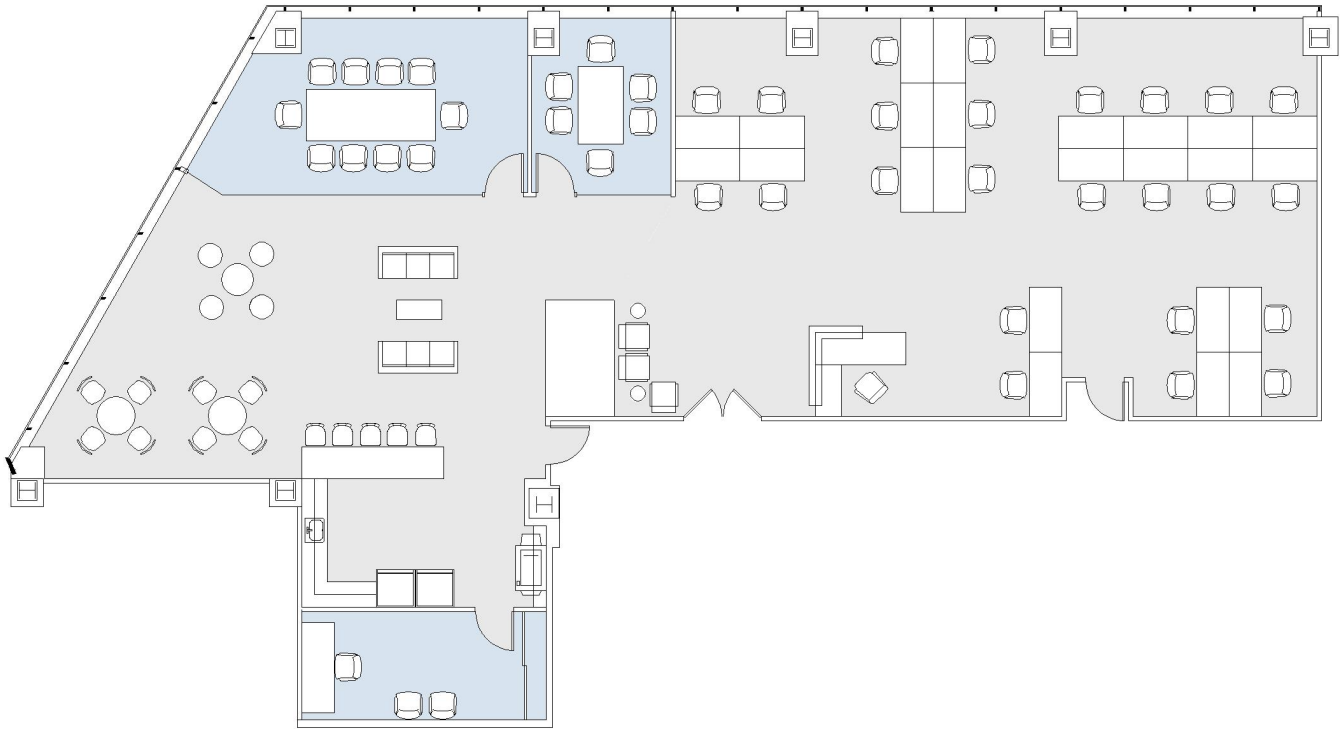

# 401 WILSHIRE

SUITE 1000 | 4,407 RSF

SANTA MONICA

#### SUITE CONFIGURATION

OPEN WORK AREA:	1
OFFICE:	1
IT CLOSET:	1
CONFERENCE ROOM:	2
RECEPTION:	1
KITCHEN:	1

NOT TO SCALE  
FURNITURE NOT INCLUDED

For more information, please contact:

310.255.7777

leasing@douglasemmett.com