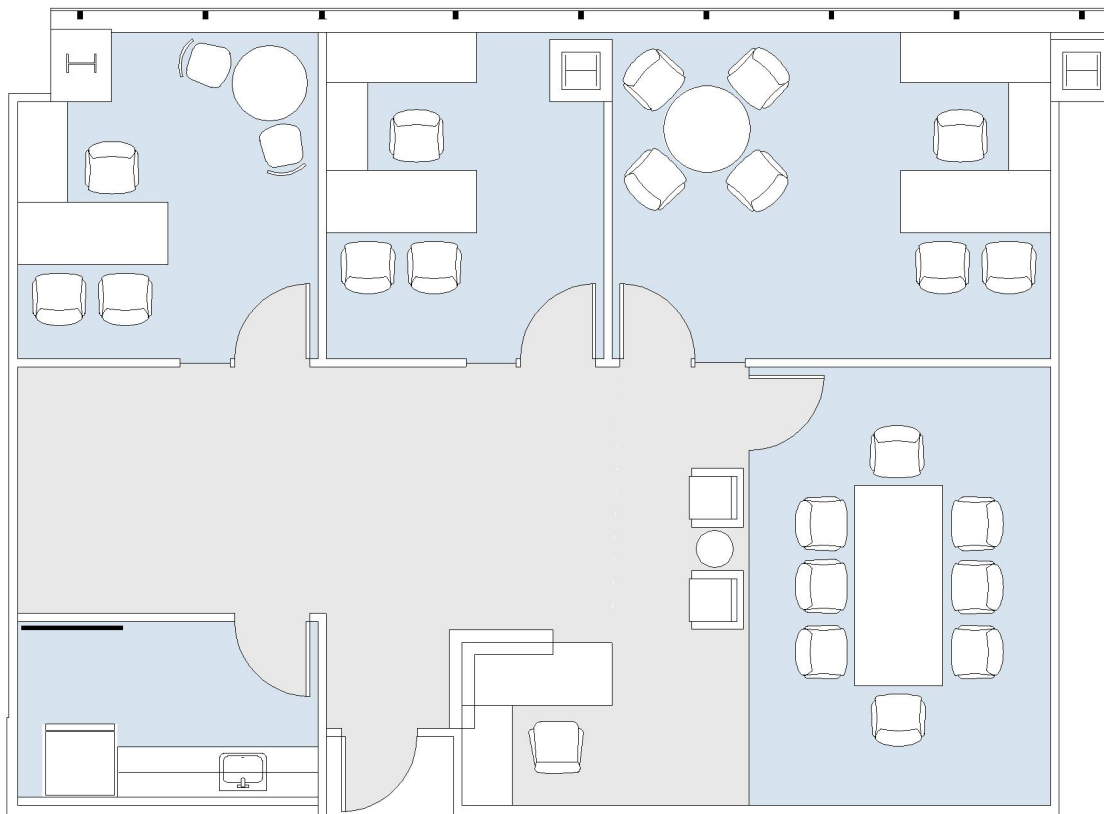

401 WILSHIRE

SUITE 320 | 1,673 RSF
SANTA MONICA

SUITE CONFIGURATION

OFFICES:	3
CONFERENCE ROOM:	1
RECEPTION:	1
KITCHEN:	1

NOT TO SCALE
FURNITURE NOT INCLUDED

For more information, please contact:

310.255.7777
leasing@douglasemmett.com