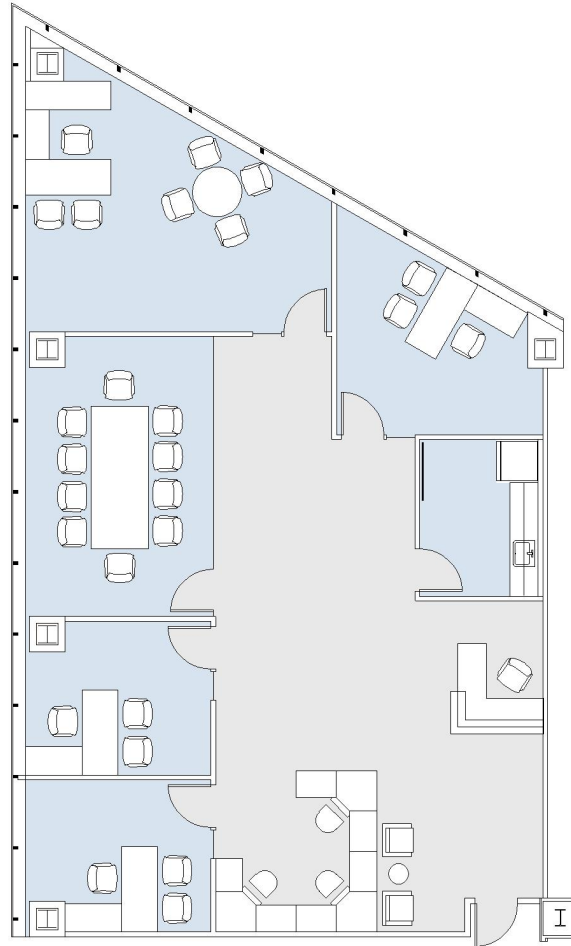

401 WILSHIRE

SUITE 310 | 2,584 RSF
SANTA MONICA

SUITE CONFIGURATION

OFFICES:	4
CONFERENCE ROOM:	1
RECEPTION:	1
KITCHEN:	1

NOT TO SCALE
FURNITURE NOT INCLUDED

For more information, please contact:

310.255.7777
leasing@douglasemmett.com