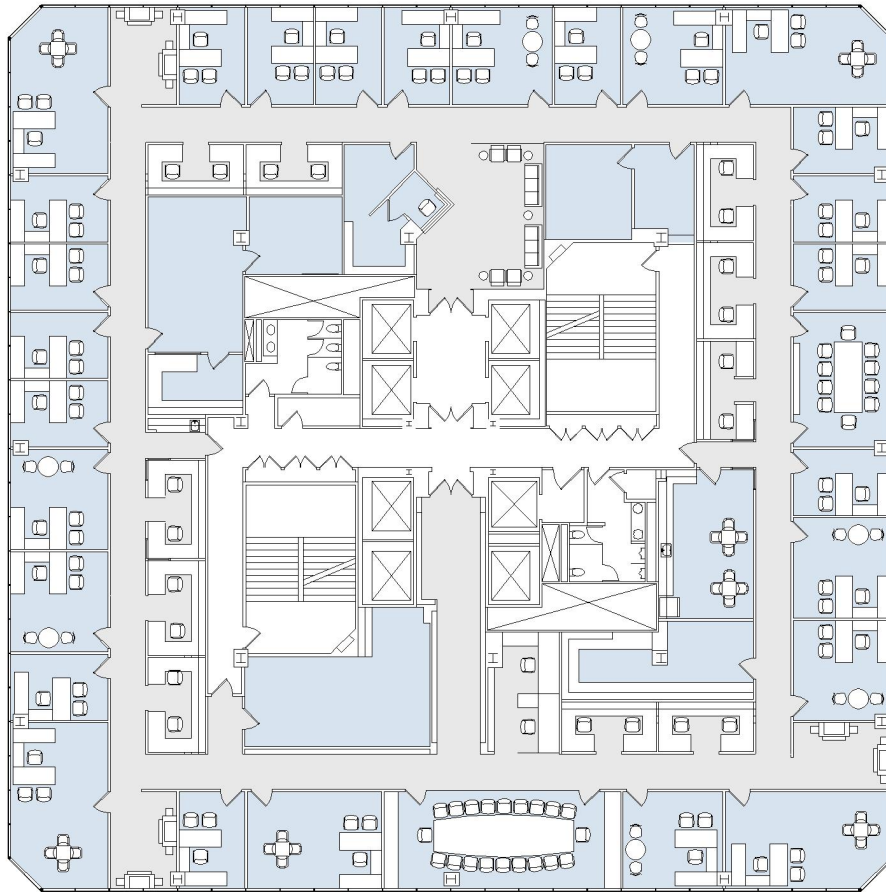

# 1801

CENTURY PARK PLAZA

SUITE 900 | 15,395 RSF

CENTURY CITY

## CENTURY PARK EAST

### SUITE CONFIGURATION

OFFICES:	27
CONFERENCE ROOM:	2
RECEPTION:	1
KITCHEN:	2
STORAGE:	3
IT ROOM:	2
FILE ROOM:	2

NOT TO SCALE

FURNITURE NOT INCLUDED

For more information, please contact:

310.255.7777

leasing@douglasemmett.com