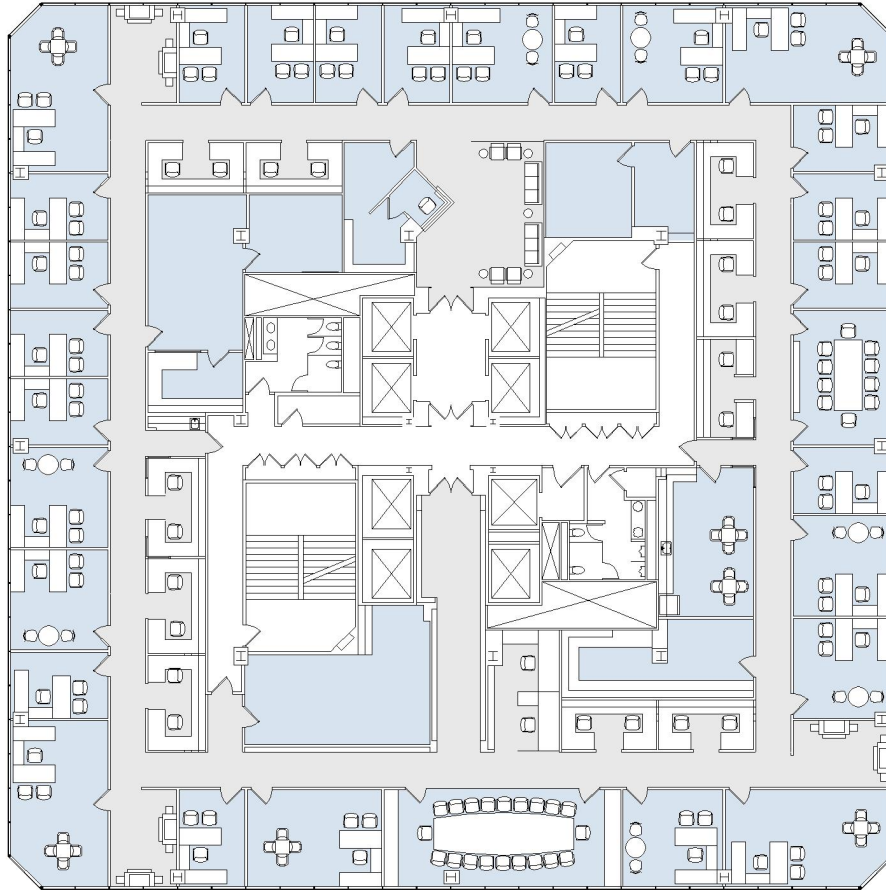

1801

CENTURY PARK PLAZA

SUITE 900 | 15,395 RSF

CENTURY CITY

CENTURY PARK EAST

SUITE CONFIGURATION

OFFICES:	27
CONFERENCE ROOM:	2
RECEPTION:	1
KITCHEN:	2
STORAGE:	3
IT ROOM:	2
FILE ROOM:	2

NOT TO SCALE