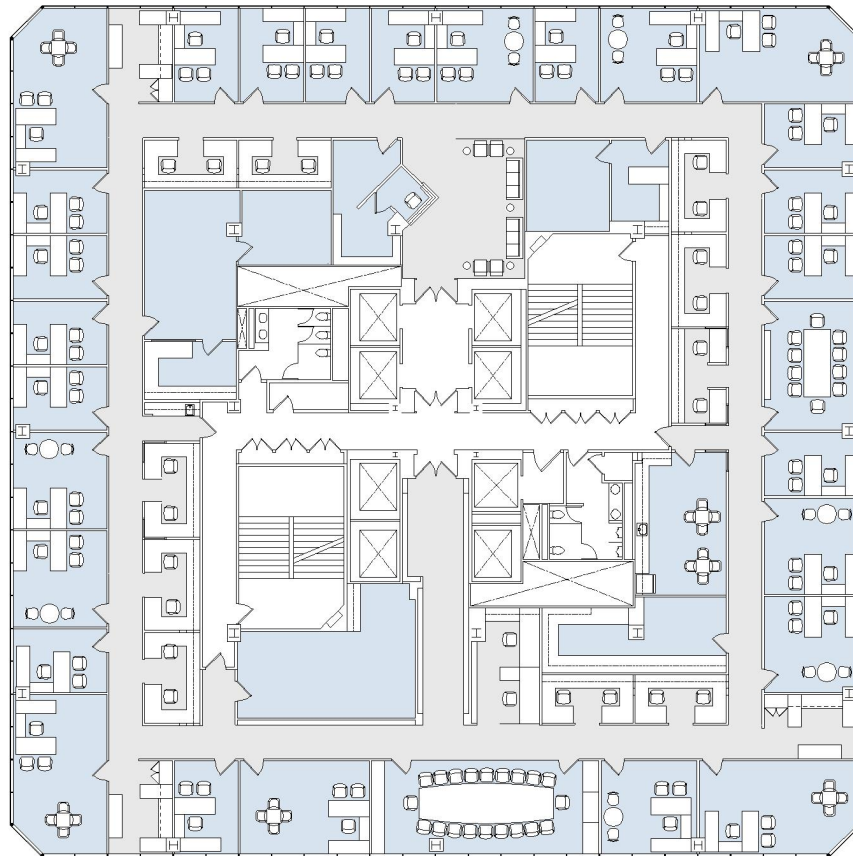

1801

CENTURY PARK PLAZA

SUITE 900 | 15,395 RSF

CENTURY CITY

CENTURY PARK EAST

SUITE CONFIGURATION

OFFICES:	27
CONFERENCE ROOM:	2
RECEPTION:	1
KITCHEN:	2
STORAGE:	3
IT ROOM:	2
FILE ROOM:	2

NOT TO SCALE
FURNITURE NOT INCLUDED