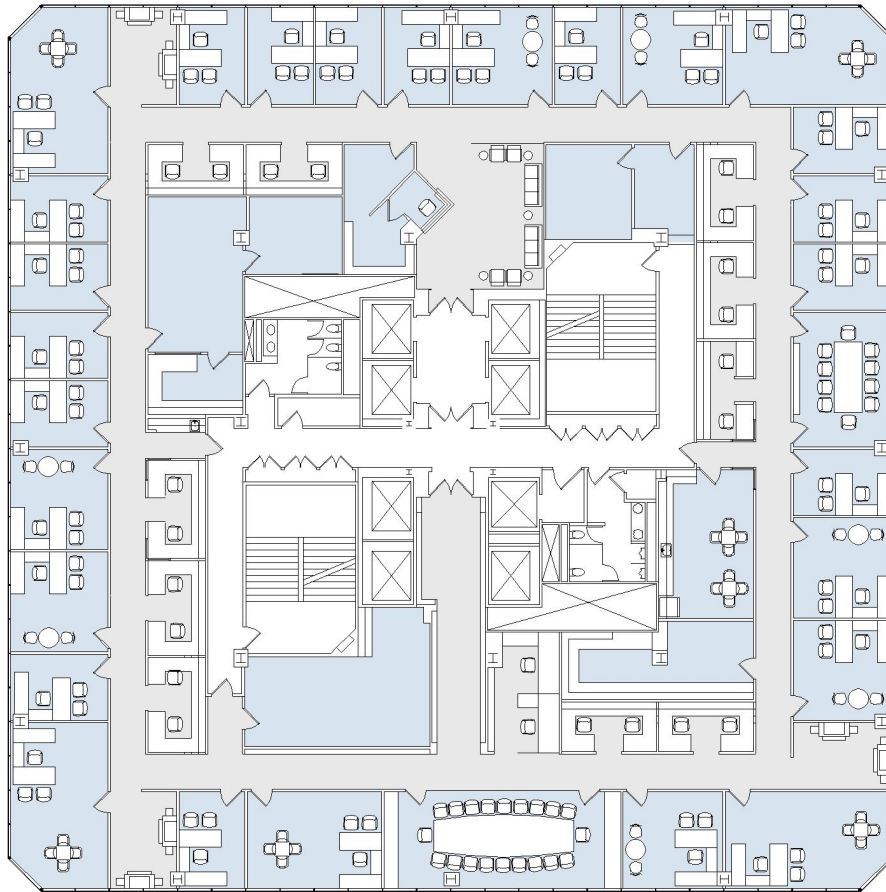

1801

CENTURY PARK PLAZA

SUITE 900 | 15,395 RSF

CENTURY CITY

CENTURY PARK EAST

SUITE CONFIGURATION

OFFICES:	27
CONFERENCE ROOM:	2
RECEPTION:	1
KITCHEN:	2
STORAGE:	3
IT ROOM:	2
FILE ROOM:	2

NOT TO SCALE