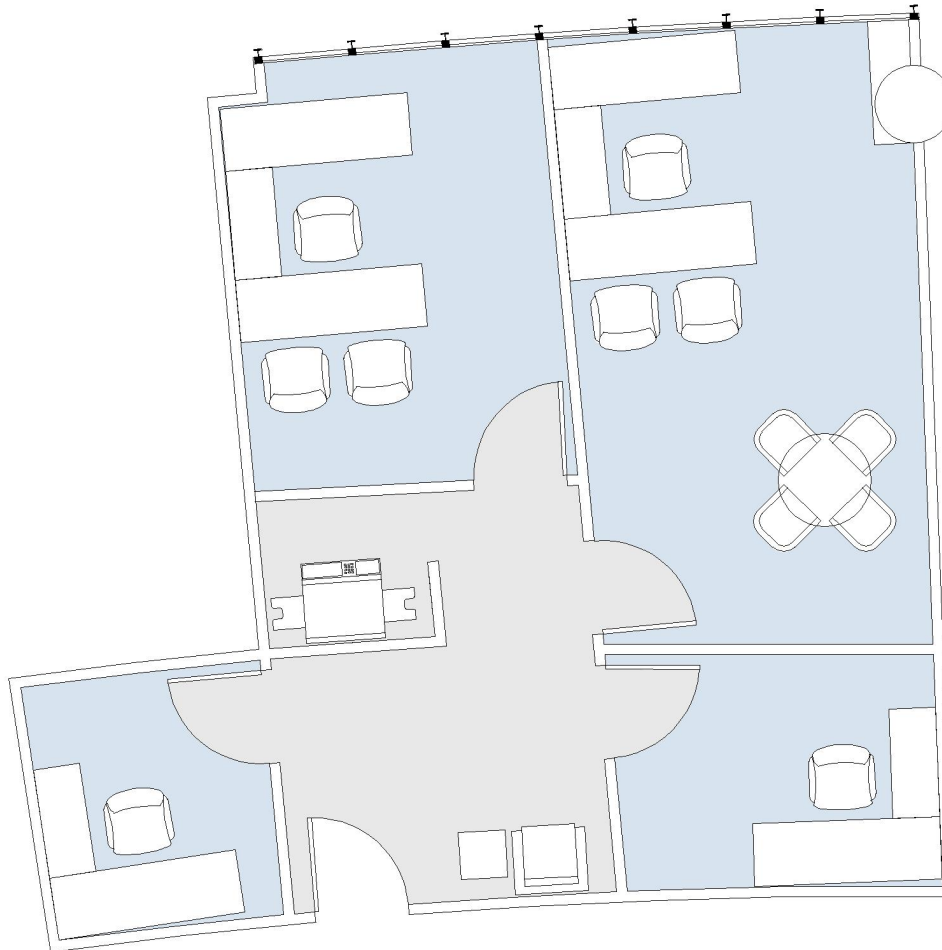

# 8484 WILSHIRE

SUITE 255 | 880 RSF  
BEVERLY HILLS

#### SUITE CONFIGURATION

OFFICES:	4
RECEPTION:	1

NOT TO SCALE  
FURNITURE NOT INCLUDED

For more information, please contact:

310.255.7777  
leasing@douglasemmett.com

**Douglas  
Emmett**