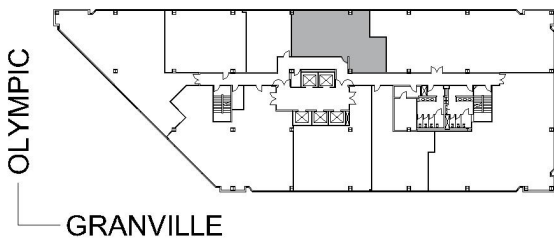

11845 OLYMPIC

WESTSIDE TOWERS WEST TOWER

SUITE 735 | 1,486 RSF

SAWTELLE/WEST LA

SUITE CONFIGURATION

OFFICES:	3
CONFERENCE ROOM:	1
RECEPTION:	1
KITCHEN:	1

NOT TO SCALE

FURNITURE NOT INCLUDED