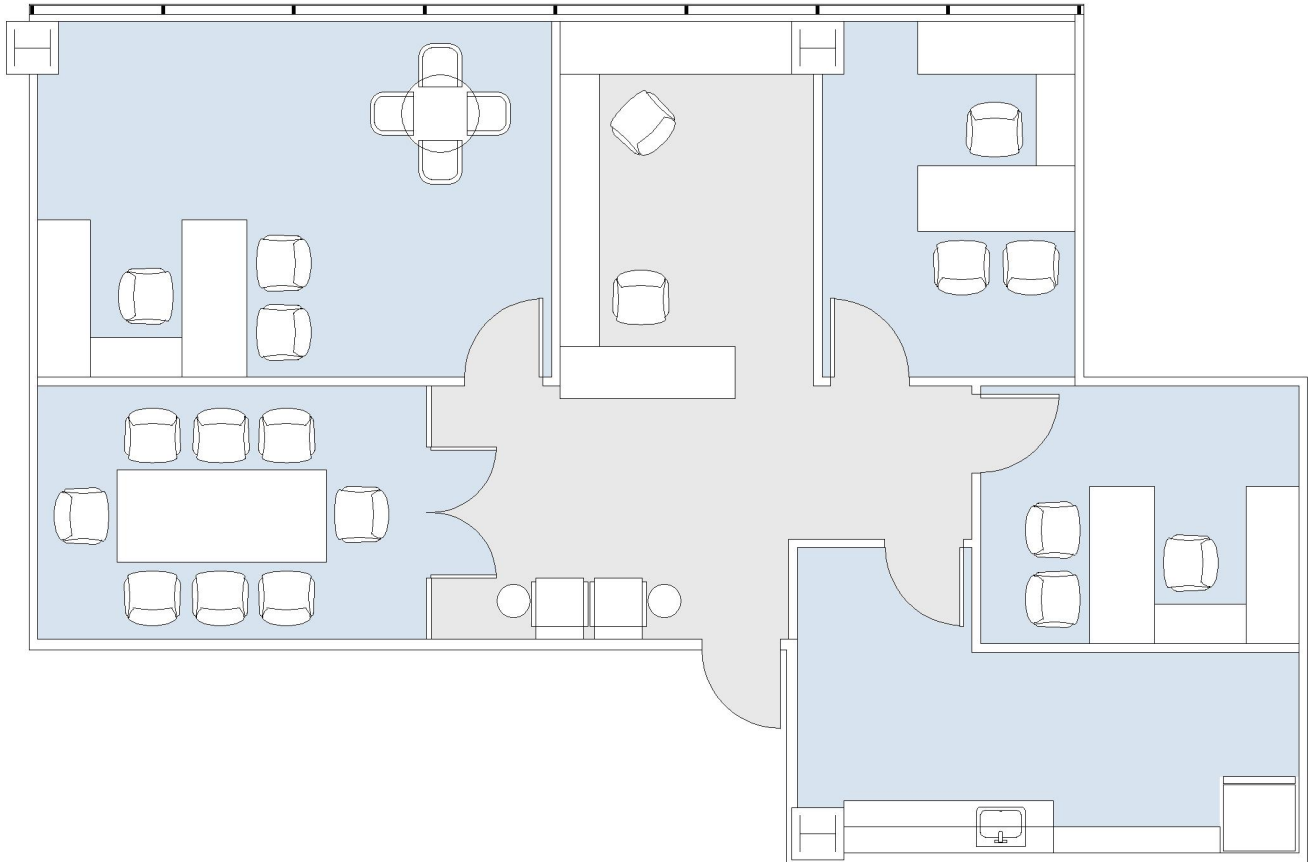

11845 OLYMPIC

WESTSIDE TOWERS WEST TOWER

SUITE 735 | 1,486 RSF

SAWTELLE/WEST LA

SUITE CONFIGURATION

OFFICES:	3
CONFERENCE ROOM:	1
RECEPTION:	1
KITCHEN:	1

NOT TO SCALE

FURNITURE NOT INCLUDED