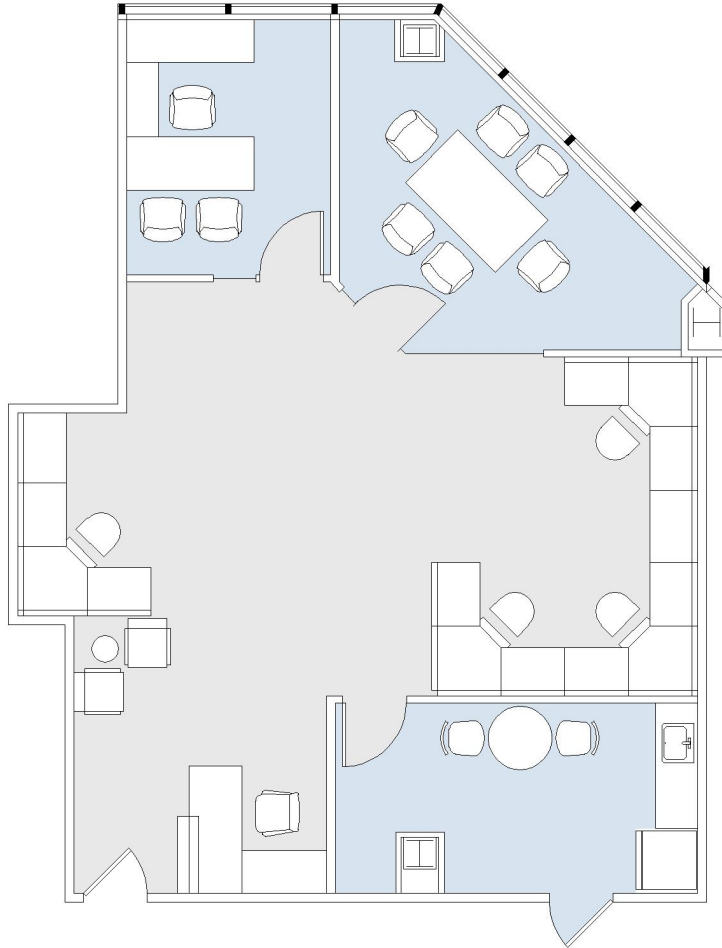

21700

WARNER CENTER TOWER - VI

SUITE 960 | 1,376 RSF

WOODLAND HILLS

OXNARD STREET

SUITE CONFIGURATION

OFFICES:	1
CONFERENCE ROOM:	1
RECEPTION:	1
KITCHEN:	1

NOT TO SCALE
FURNITURE NOT INCLUDED