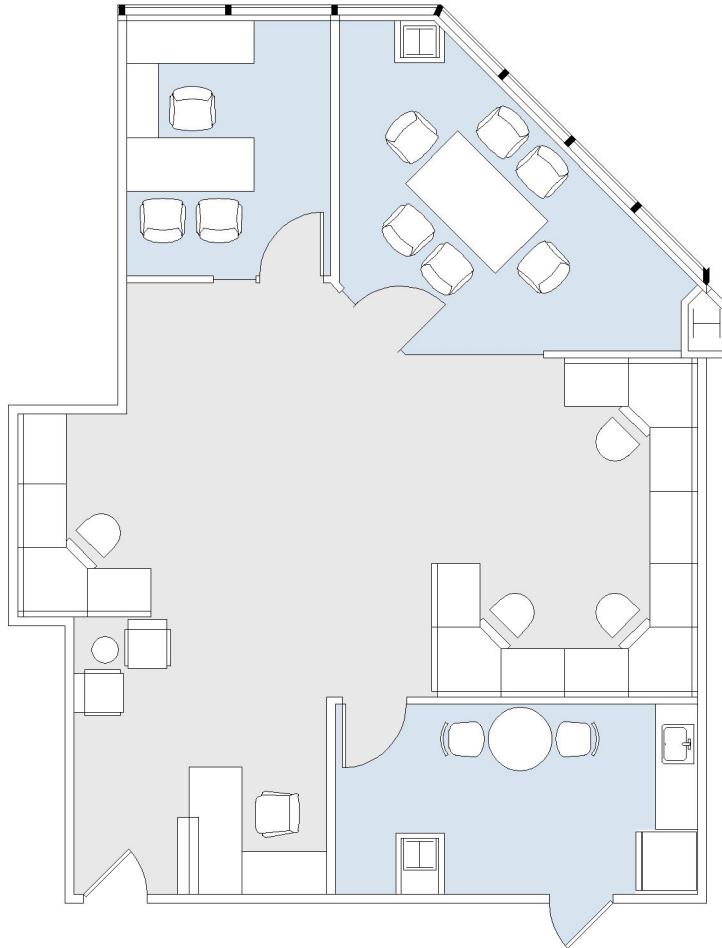

21700

WARNER CENTER TOWER - VI

SUITE 960 | 1,376 RSF

WOODLAND HILLS

OXNARD STREET

SUITE CONFIGURATION

OFFICES:	1
CONFERENCE ROOM:	1
RECEPTION:	1
KITCHEN:	1

NOT TO SCALE