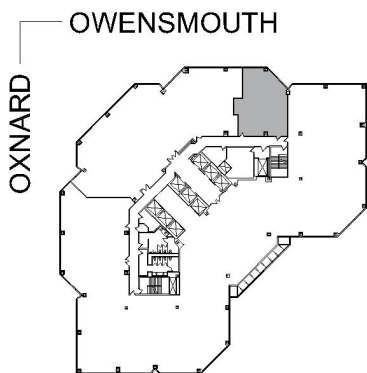

21700

WARNER CENTER TOWER - VI

SUITE 960 | 1,376 RSF

WOODLAND HILLS

OXNARD STREET

SUITE CONFIGURATION

OFFICES:	1
CONFERENCE ROOM:	1
RECEPTION:	1
KITCHEN:	1

NOT TO SCALE
FURNITURE NOT INCLUDED

For more information, please contact:

310.255.7777

leasing@douglasemmett.com

**Douglas
Emmett**