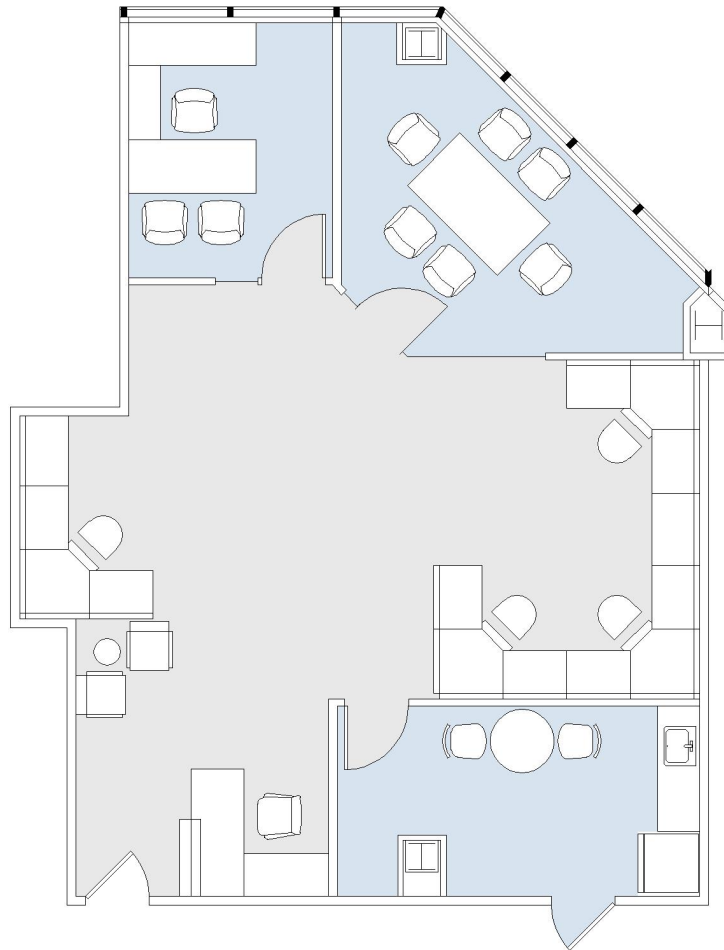

# 21700

WARNER CENTER TOWER - VI

SUITE 960 | 1,376 RSF

WOODLAND HILLS

#### SUITE CONFIGURATION

OFFICES:	1
CONFERENCE ROOM:	1
RECEPTION:	1
KITCHEN:	1

NOT TO SCALE  
FURNITURE NOT INCLUDED

For more information, please contact:

310.255.7777

leasing@douglasemmett.com

**Douglas  
Emmett**