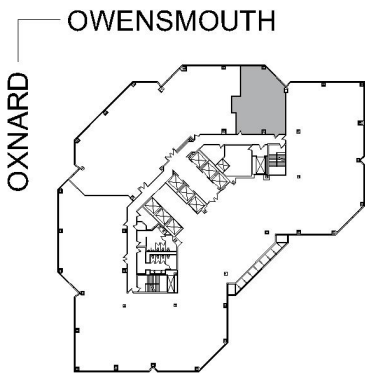

21700

WARNER CENTER TOWER - VI

SUITE 960 | 1,376 RSF

WOODLAND HILLS

OXNARD STREET

SUITE CONFIGURATION

OFFICES:	1
CONFERENCE ROOM:	1
RECEPTION:	1
KITCHEN:	1

NOT TO SCALE