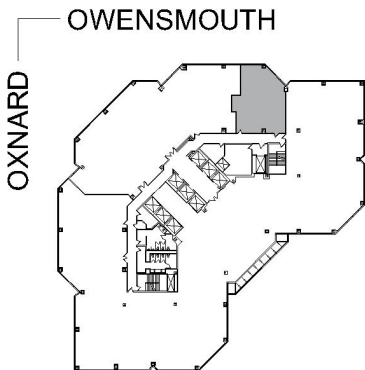

21700

WARNER CENTER TOWER - VI

SUITE 960 | 1,376 RSF

WOODLAND HILLS

OXNARD STREET

SUITE CONFIGURATION

OFFICES:	1
CONFERENCE ROOM:	1
RECEPTION:	1
KITCHEN:	1

NOT TO SCALE
FURNITURE NOT INCLUDED