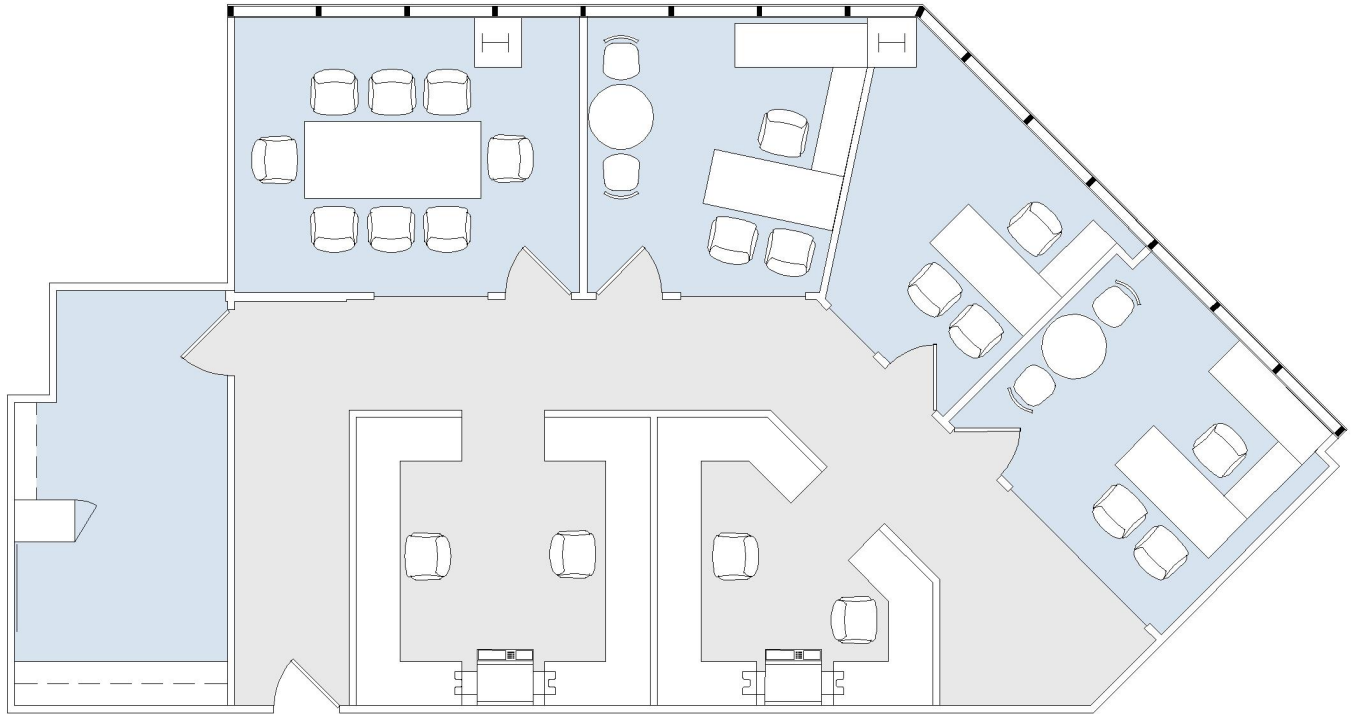

# 12100 WILSHIRE

SUITE 1240 | 1,929 RSF  
BRENTWOOD-WILSHIRE

## SUITE CONFIGURATION

OFFICES:	3
CONFERENCE ROOM:	1
RECEPTION:	1
IT ROOM:	1

NOT TO SCALE  
FURNITURE NOT INCLUDED

For more information, please contact:

310.255.7777  
leasing@douglasemmett.com

**Douglas  
Emmett**