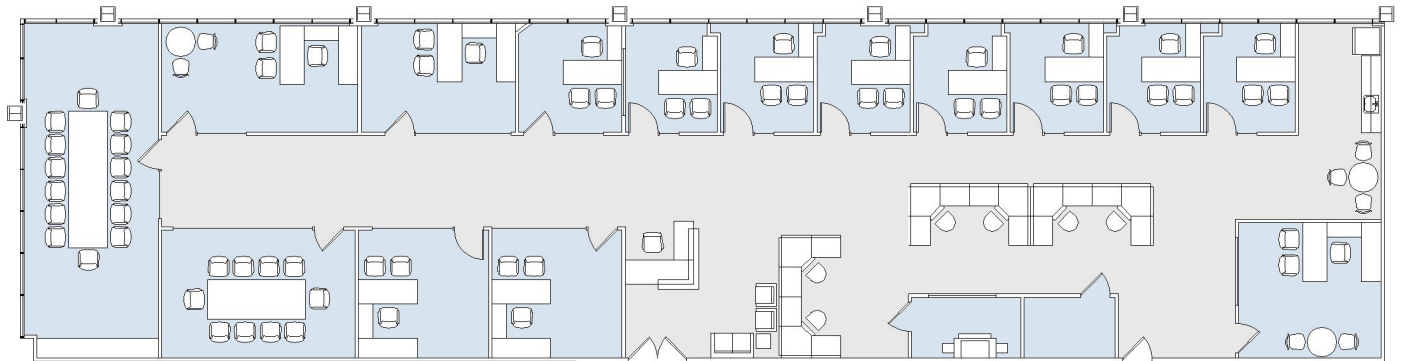

# WILSHIRE

SUITE 412 | 5,765 RSF

BEVERLY HILLS

## SUITE CONFIGURATION

OFFICES:	13
CONFERENCE ROOM:	2
RECEPTION:	1
KITCHEN:	1
COPY ROOM:	1
IT ROOM:	1

NOT TO SCALE

FURNITURE NOT INCLUDED

For more information, please contact:

310.255.7777  
leasing@douglasemmett.com