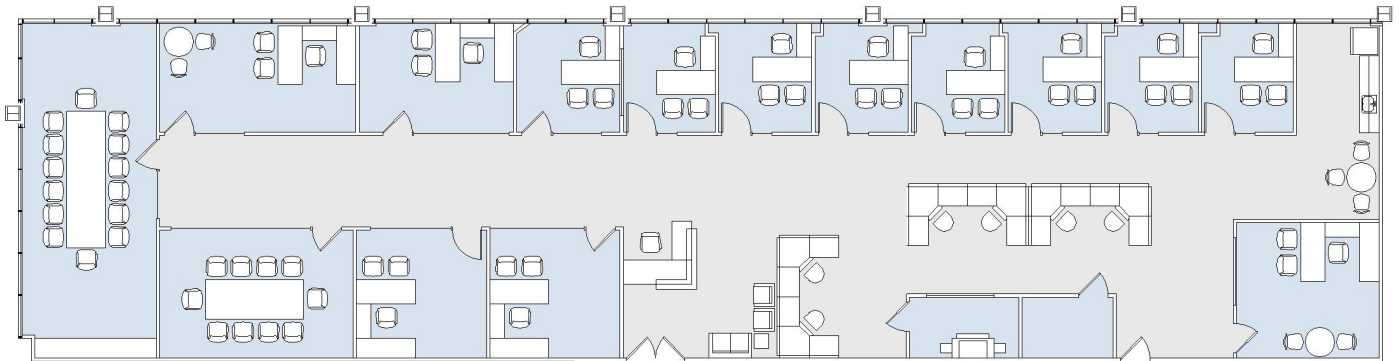

8383 WILSHIRE

SUITE 412 | 5,765 RSF
BEVERLY HILLS

SUITE CONFIGURATION

OFFICES:	13
CONFERENCE ROOM:	2
RECEPTION:	1
KITCHEN:	1
COPY ROOM:	1
IT ROOM:	1

NOT TO SCALE

FURNITURE NOT INCLUDED

For more information, please contact: