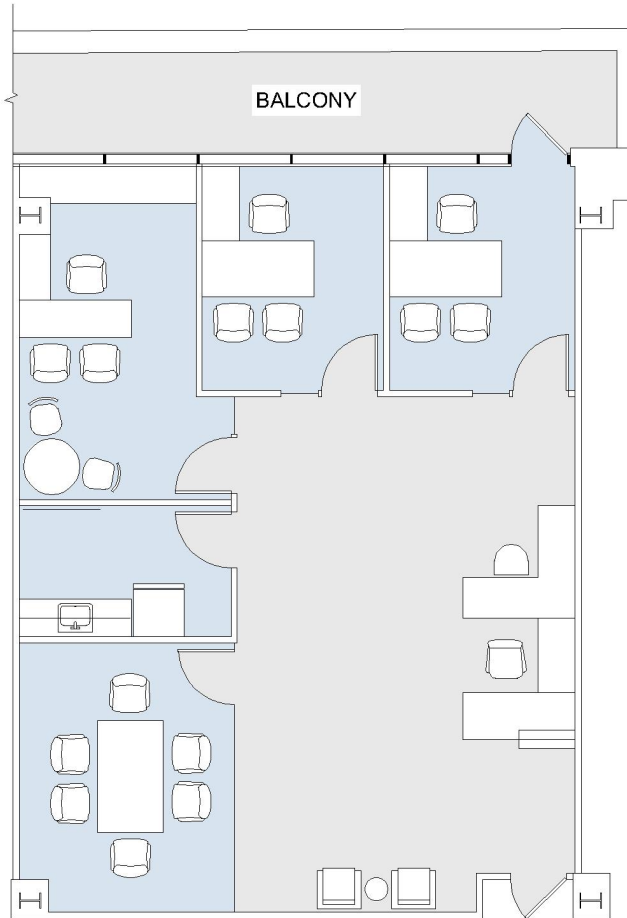

11999

BRENTWOOD/SALTAIR

SUITE 460 | 1,487 RSF

BRENTWOOD-SAN VICENTE

SAN VICENTE

SUITE CONFIGURATION

OFFICES:	3
CONFERENCE ROOM:	1
RECEPTION:	1
KITCHEN:	1
PRIVATE BALCONY:	1

NOT TO SCALE