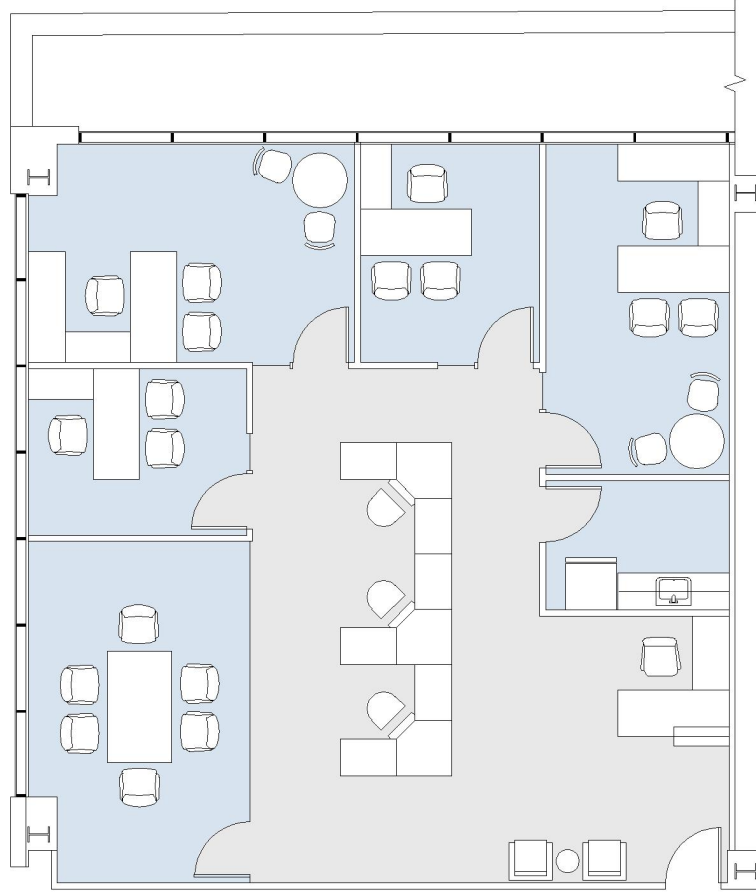

11999

BRENTWOOD/SALTAIR

SUITE 450 | 1,937 RSF

BRENTWOOD-SAN VICENTE

SAN VICENTE

SUITE CONFIGURATION

OFFICES:	4
CONFERENCE ROOM:	1
RECEPTION:	1
KITCHEN:	1

NOT TO SCALE