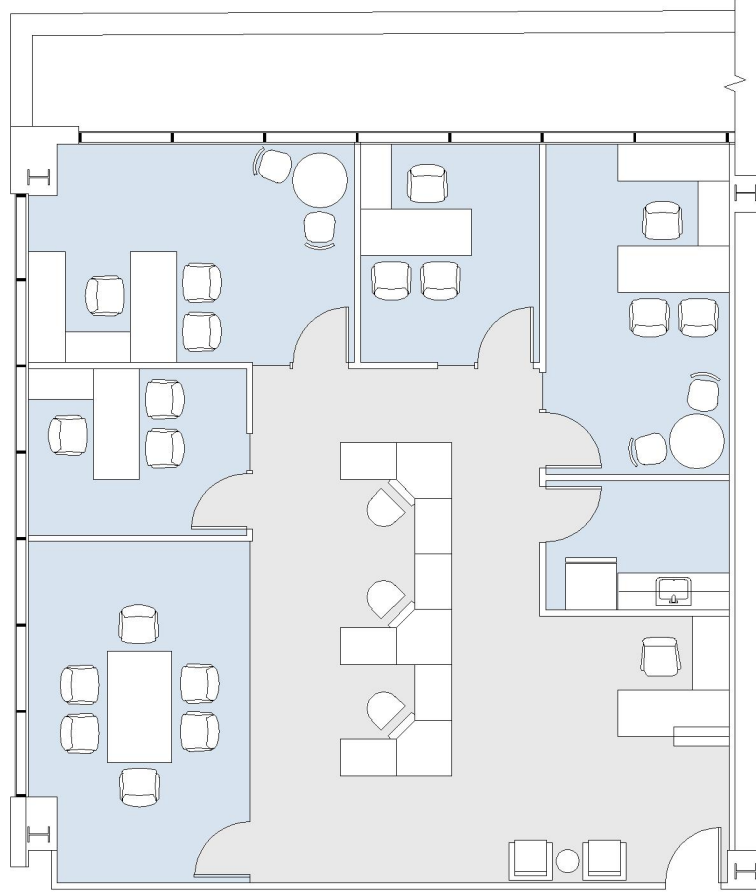

# 11999

BRENTWOOD/SALTAIR

SUITE 450 | 1,937 RSF

BRENTWOOD-SAN VICENTE

## SAN VICENTE

### SUITE CONFIGURATION

OFFICES:	4
CONFERENCE ROOM:	1
RECEPTION:	1
KITCHEN:	1

NOT TO SCALE

FURNITURE NOT INCLUDED

For more information, please contact:

310.255.7777

leasing@douglasemmett.com

**Douglas  
Emmett**