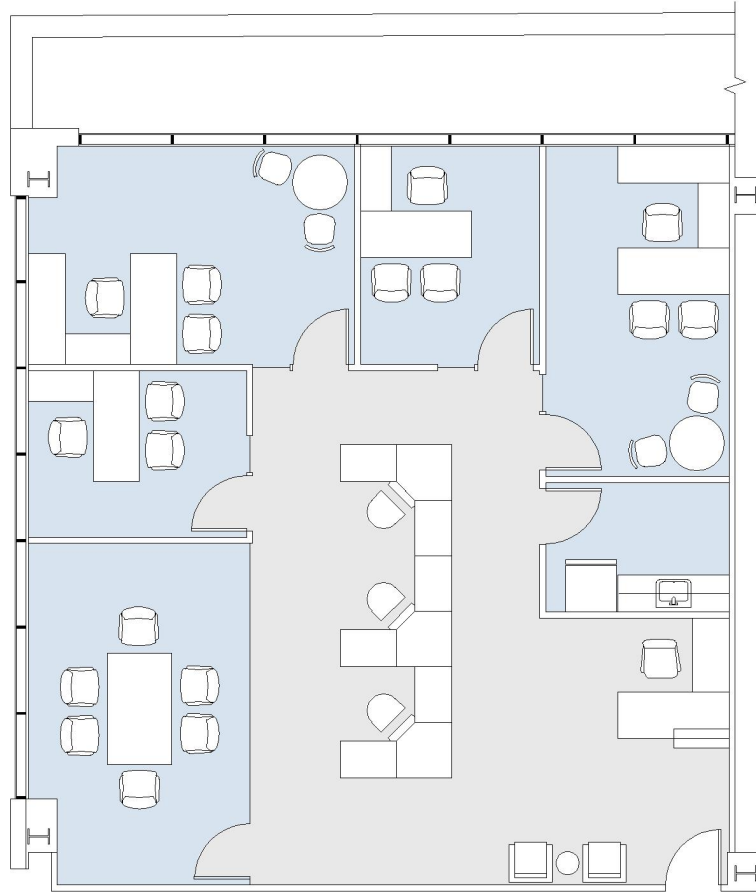

11999

BRENTWOOD/SALTAIR

SUITE 450 | 1,937 RSF

BRENTWOOD-SAN VICENTE

SAN VICENTE

SUITE CONFIGURATION

OFFICES:	4
CONFERENCE ROOM:	1
RECEPTION:	1
KITCHEN:	1

NOT TO SCALE