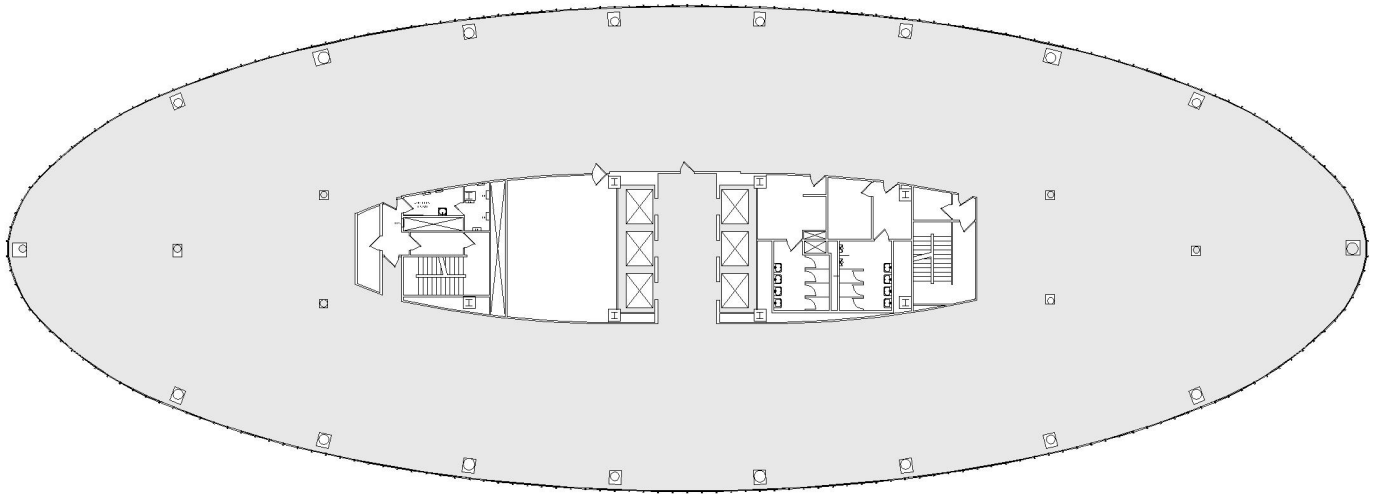

# 8484 WILSHIRE

SUITE 900 | 21,800 RSF  
BEVERLY HILLS

SUITE CONFIGURATION

SHELL SPACE

NOT TO SCALE

For more information, please contact:

310.255.7777  
leasing@douglasemmett.com

**Douglas  
Emmett**