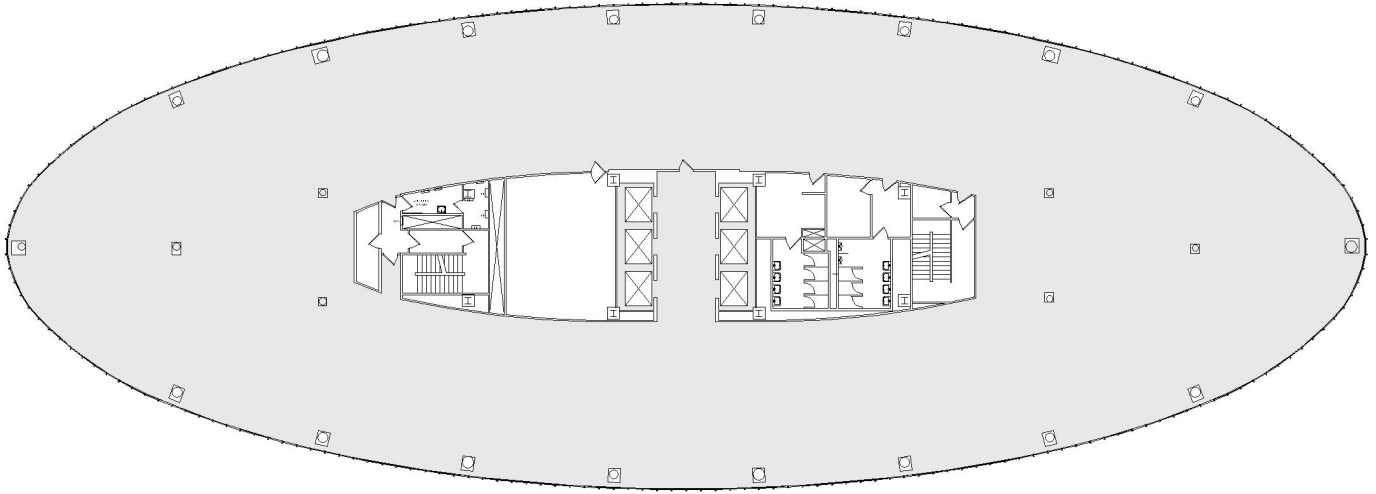

8484

WILSHIRE

SUITE 900 | 21,800 RSF

BEVERLY HILLS

SUITE CONFIGURATION

SHELL SPACE

NOT TO SCALE

For more information, please contact: