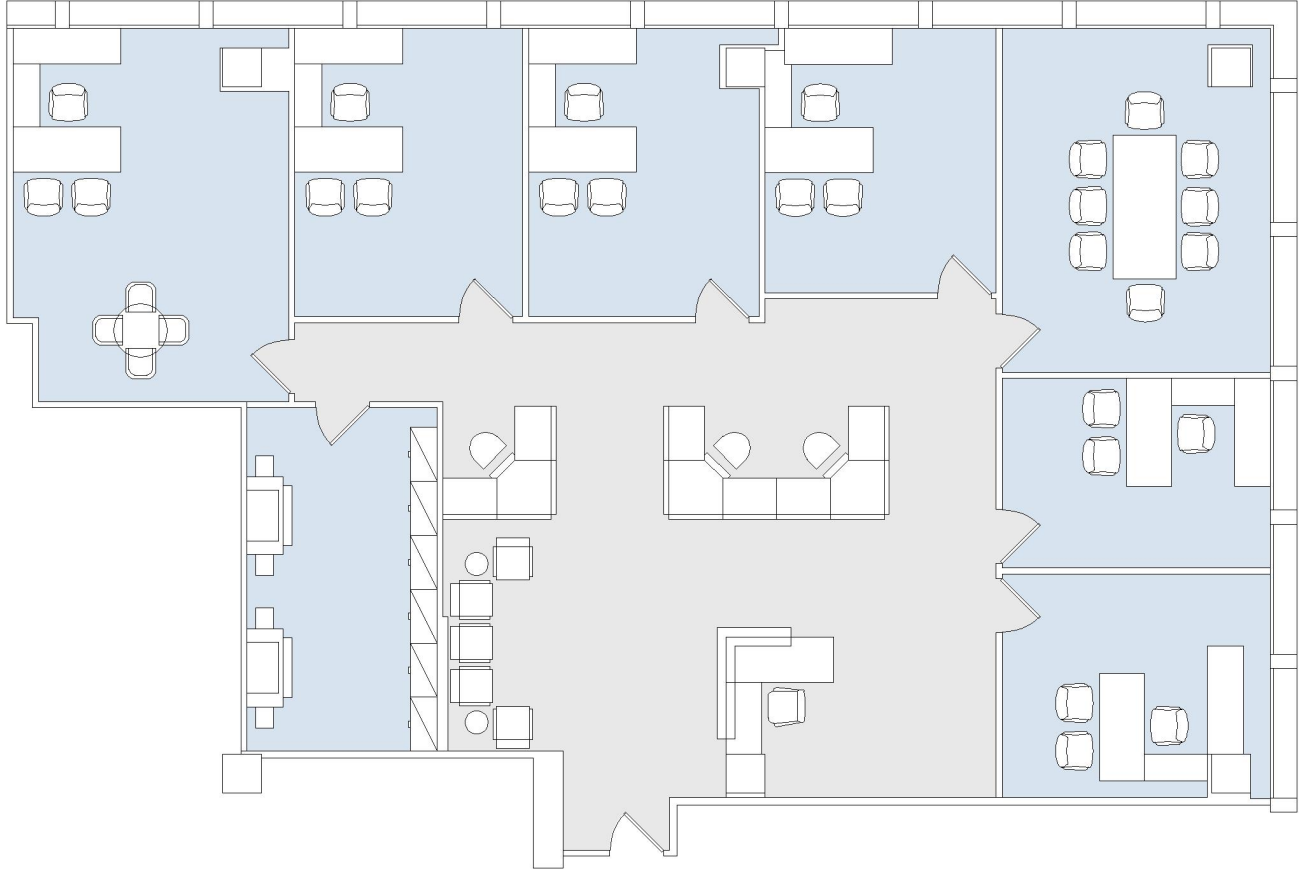

# 9401 WILSHIRE

SUITE 810 | 3,399 RSF

BEVERLY HILLS

#### SUITE CONFIGURATION

OFFICES:	6
CONFERENCE ROOM:	1
RECEPTION:	1
FILE / COPY ROOM:	1

NOT TO SCALE  
FURNITURE NOT INCLUDED

For more information, please contact:

310.255.7777  
leasing@douglasemmett.com