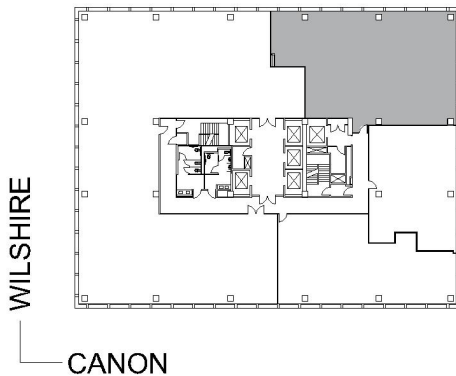

# 9401 WILSHIRE

SUITE 810 | 3,399 RSF

BEVERLY HILLS

#### SUITE CONFIGURATION

OFFICES:	6
CONFERENCE ROOM:	1
RECEPTION:	1
FILE / COPY ROOM:	1

NOT TO SCALE  
FURNITURE NOT INCLUDED

For more information, please contact:

310.255.7777  
leasing@douglasemmett.com