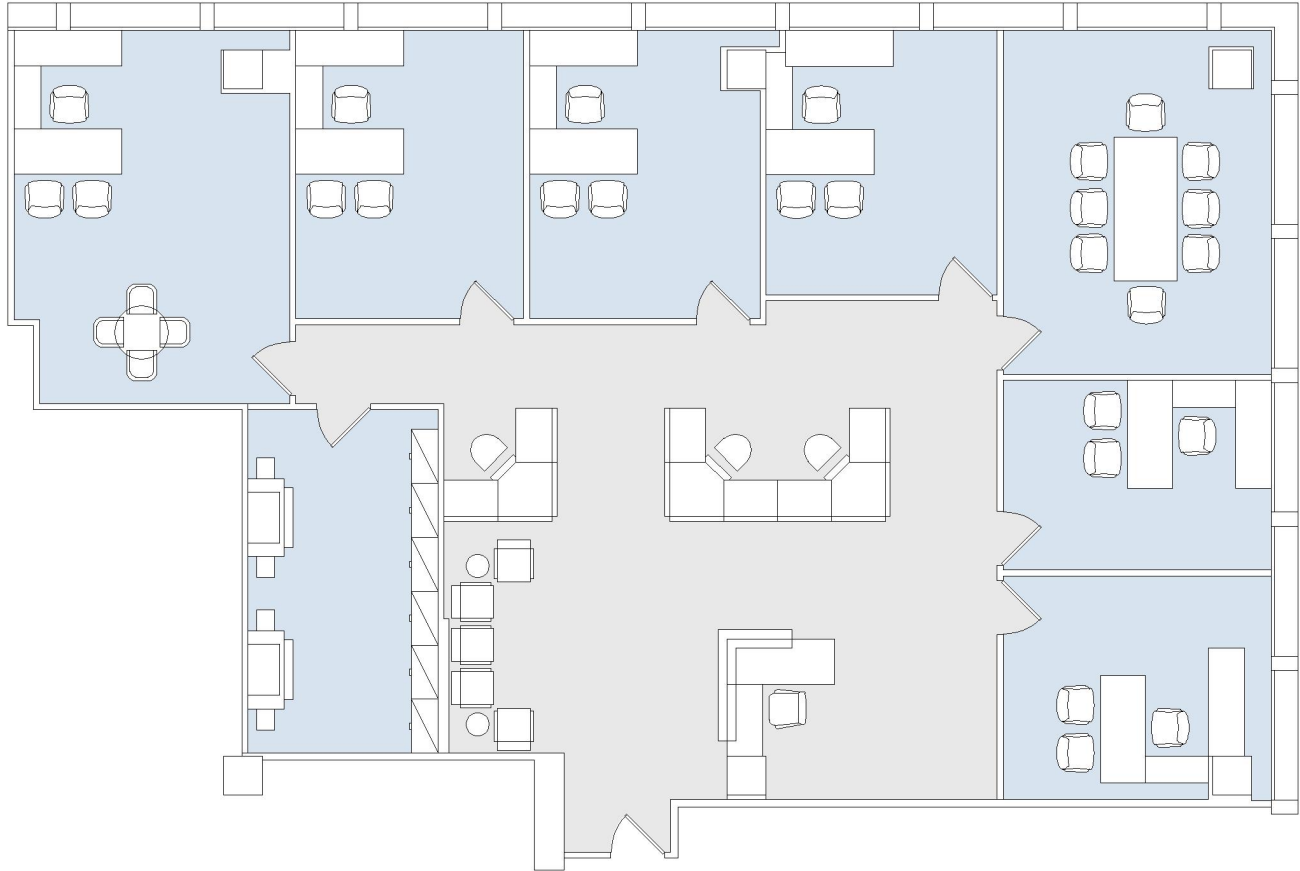

9401 WILSHIRE

SUITE 810 | 3,399 RSF
BEVERLY HILLS

SUITE CONFIGURATION

OFFICES:	6
CONFERENCE ROOM:	1
RECEPTION:	1
FILE / COPY ROOM:	1

NOT TO SCALE
FURNITURE NOT INCLUDED

For more information, please contact: