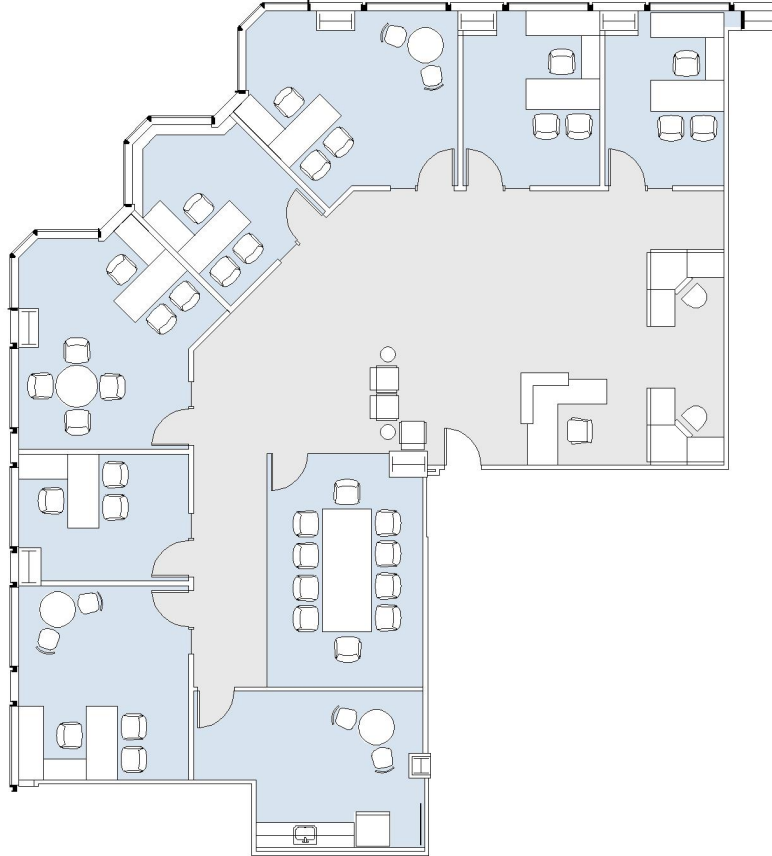

10866 WILSHIRE

WESTWOOD PLACE

SUITE 660 | 3,443 RSF

WESTWOOD

SUITE CONFIGURATION

OFFICES:	7
CONFERENCE ROOM:	1
RECEPTION:	1
KITCHEN:	1

NOT TO SCALE
FURNITURE NOT INCLUDED

For more information, please contact: