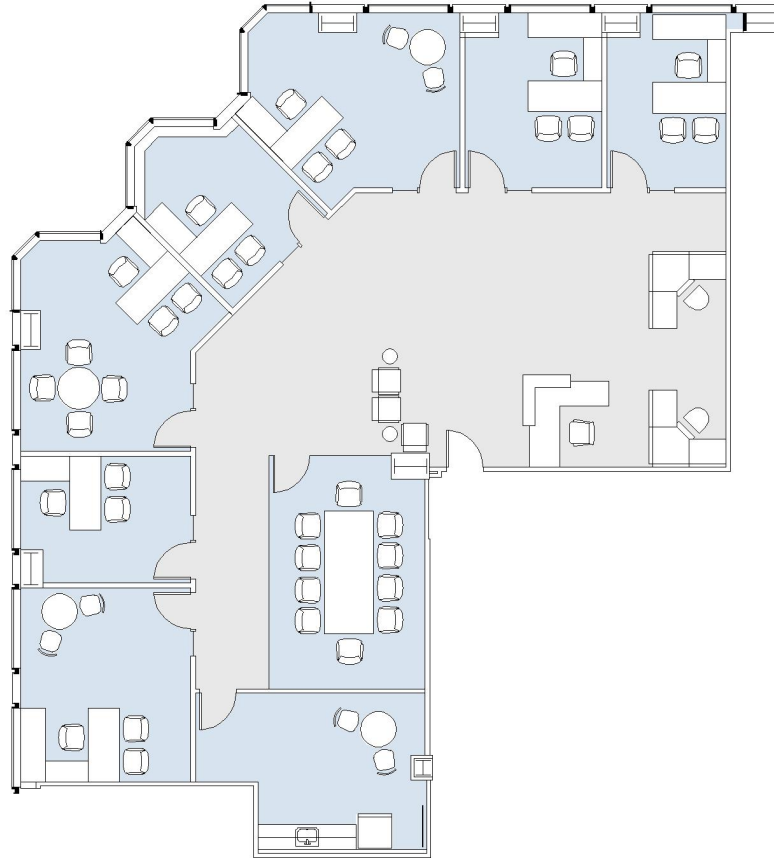

# 10866 WILSHIRE

WESTWOOD PLACE

SUITE 660 | 3,443 RSF

WESTWOOD

#### SUITE CONFIGURATION

OFFICES:	7
CONFERENCE ROOM:	1
RECEPTION:	1
KITCHEN:	1

NOT TO SCALE  
FURNITURE NOT INCLUDED

For more information, please contact:

310.255.7777  
leasing@douglasemmett.com

**Douglas  
Emmett**