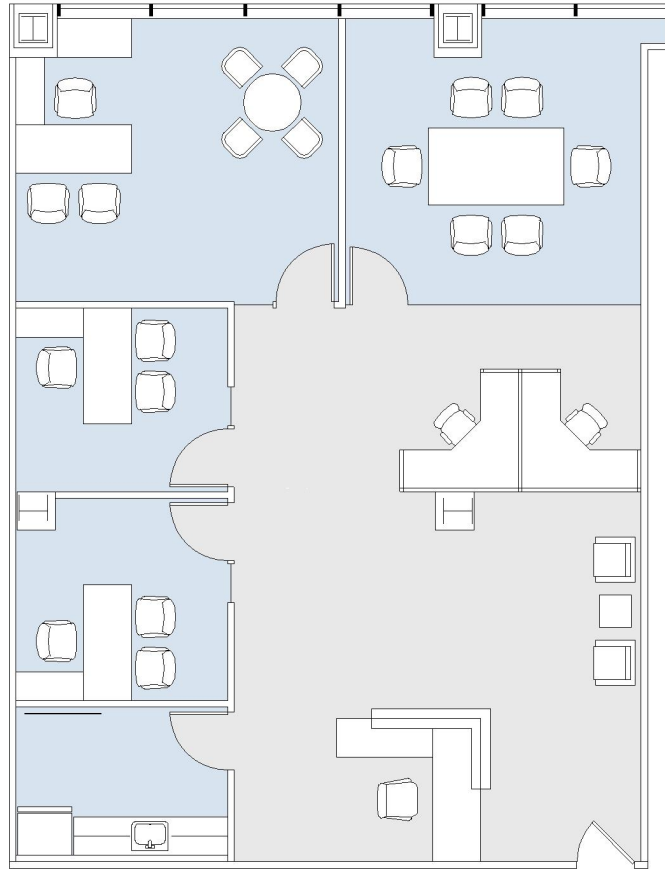

10960 WILSHIRE

SUITE 760 | 1,805 RSF

WESTWOOD

SUITE CONFIGURATION

OFFICES:	3
CONFERENCE ROOM:	1
RECEPTION:	1
KITCHEN:	1

NOT TO SCALE
FURNITURE NOT INCLUDED

For more information, please contact:

310.255.7777
leasing@douglasemmett.com