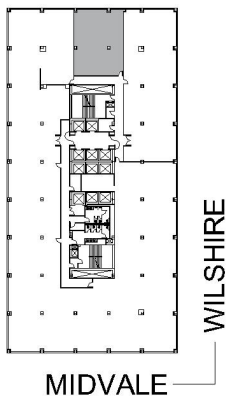

10960 WILSHIRE

SUITE 760 | 1,805 RSF

WESTWOOD

SUITE CONFIGURATION

OFFICES:	3
CONFERENCE ROOM:	1
RECEPTION:	1
KITCHEN:	1

NOT TO SCALE
FURNITURE NOT INCLUDED

For more information, please contact:

310.255.7777
leasing@douglasemmett.com