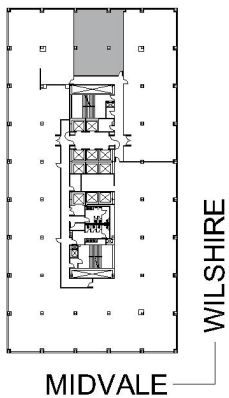

# 10960 WILSHIRE

SUITE 760 | 1,805 RSF  
WESTWOOD

#### SUITE CONFIGURATION

OFFICES:	3
CONFERENCE ROOM:	1
RECEPTION:	1
KITCHEN:	1

NOT TO SCALE  
FURNITURE NOT INCLUDED

For more information, please contact:

310.255.7777  
leasing@douglasemmett.com

**Douglas  
Emmett**