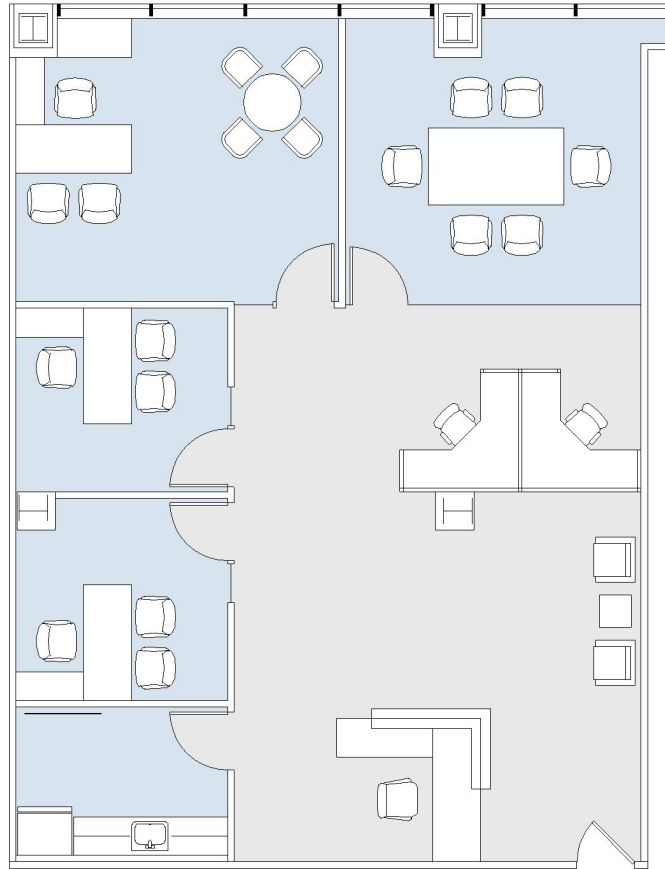

# 10960 WILSHIRE

SUITE 760 | 1,805 RSF  
WESTWOOD

#### SUITE CONFIGURATION

OFFICES:	3
CONFERENCE ROOM:	1
RECEPTION:	1
KITCHEN:	1

NOT TO SCALE  
FURNITURE NOT INCLUDED

For more information, please contact:

310.255.7777  
leasing@douglasemmett.com

**Douglas  
Emmett**