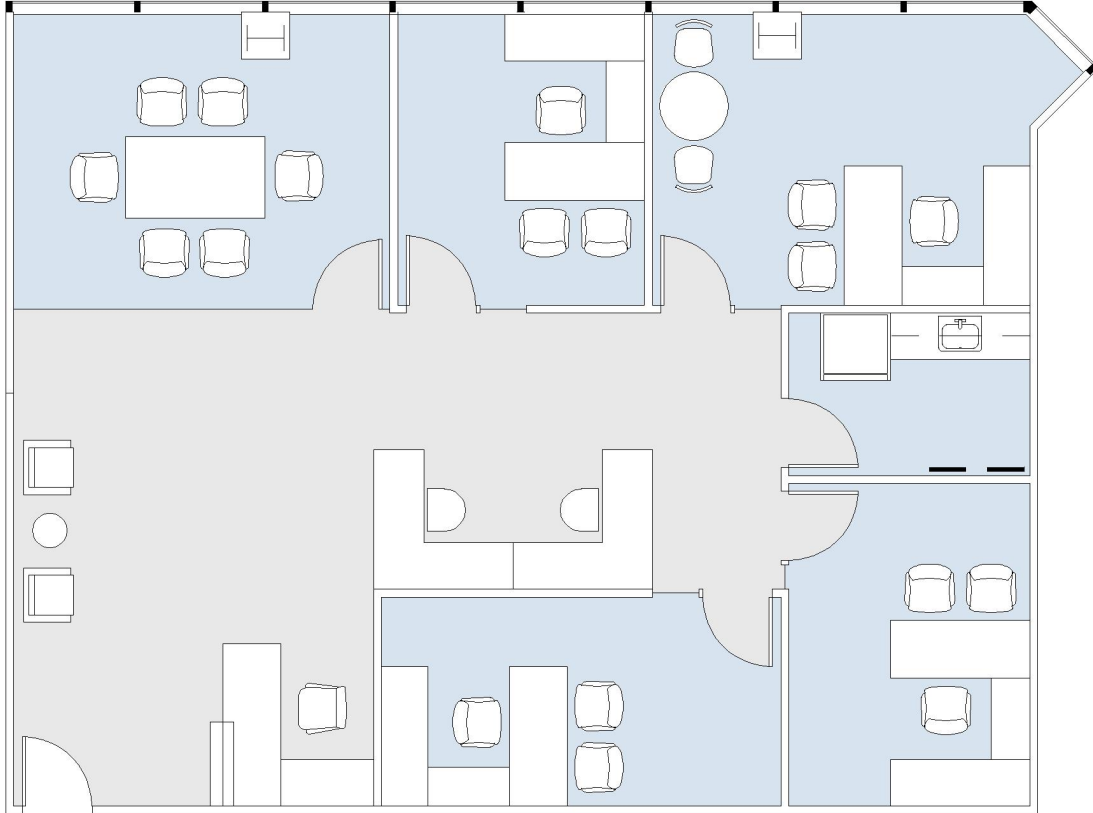

# 21600

WARNER CENTER TOWER - I

SUITE 1960 | 1,896 RSF

WOODLAND HILLS

## OXNARD STREET

### SUITE CONFIGURATION

OFFICES:	4
CONFERENCE ROOM:	1
RECEPTION:	1
KITCHEN:	1

NOT TO SCALE  
FURNITURE NOT INCLUDED

For more information, please contact:

310.255.7777  
leasing@douglasemmett.com

**Douglas  
Emmett**