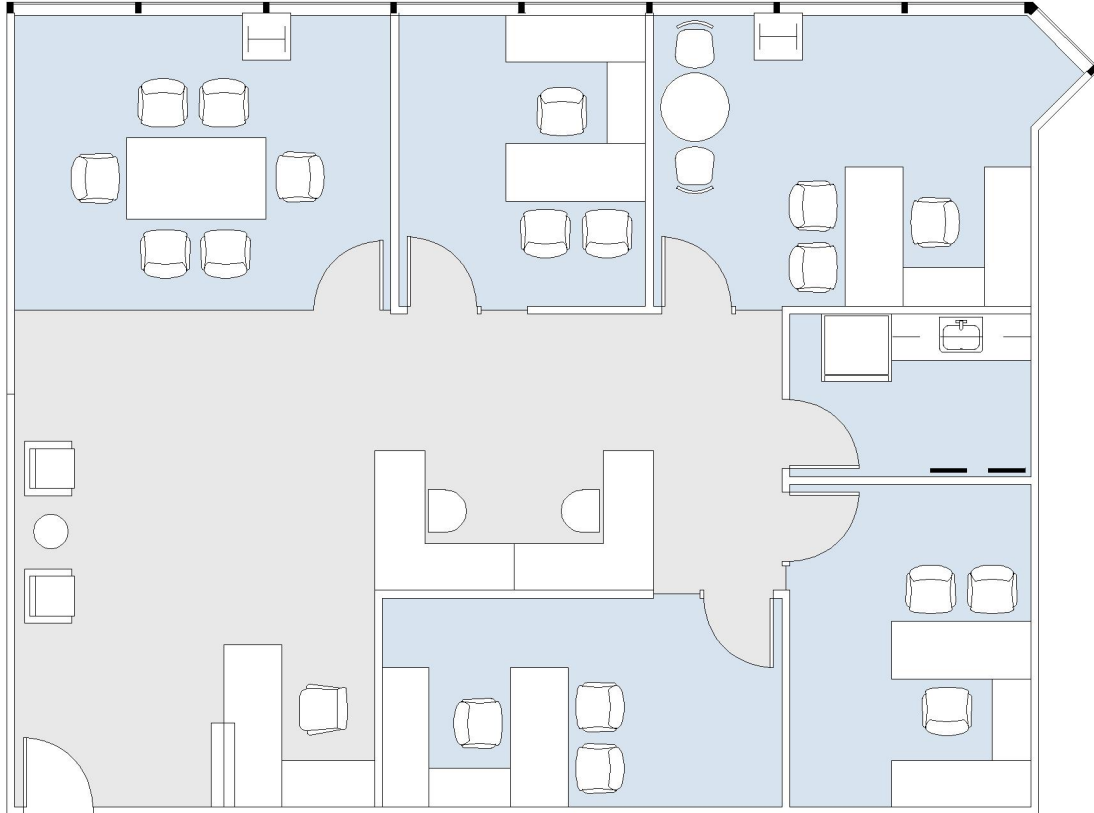

21600

WARNER CENTER TOWER - I

SUITE 1960 | 1,896 RSF

WOODLAND HILLS

OXNARD STREET

SUITE CONFIGURATION

OFFICES:	4
CONFERENCE ROOM:	1
RECEPTION:	1
KITCHEN:	1

NOT TO SCALE