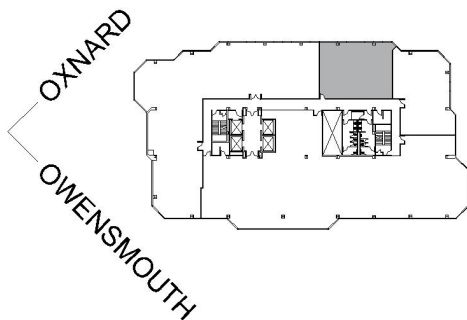

21600

WARNER CENTER TOWER - I

SUITE 1960 | 1,896 RSF

WOODLAND HILLS

OXNARD STREET

SUITE CONFIGURATION

OFFICES:	4
CONFERENCE ROOM:	1
RECEPTION:	1
KITCHEN:	1

NOT TO SCALE
FURNITURE NOT INCLUDED

For more information, please contact:

310.255.7777
leasing@douglasemmett.com

**Douglas
Emmett**