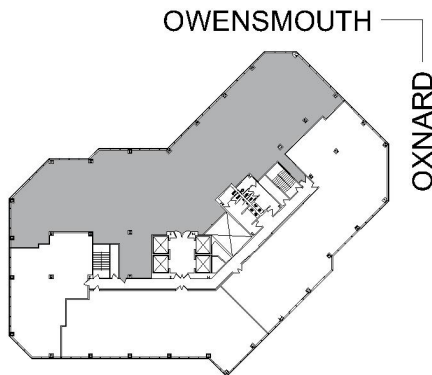

21550

WARNER CENTER TOWER - II

SUITE 1000 | 9,745 RSF

WOODLAND HILLS

OXNARD STREET

SUITE CONFIGURATION

OFFICES:	18
CONFERENCE ROOM:	1
RECEPTION:	1
KITCHEN:	2
STORAGE:	2
IT ROOM:	1
CLOSET:	1

NOT TO SCALE