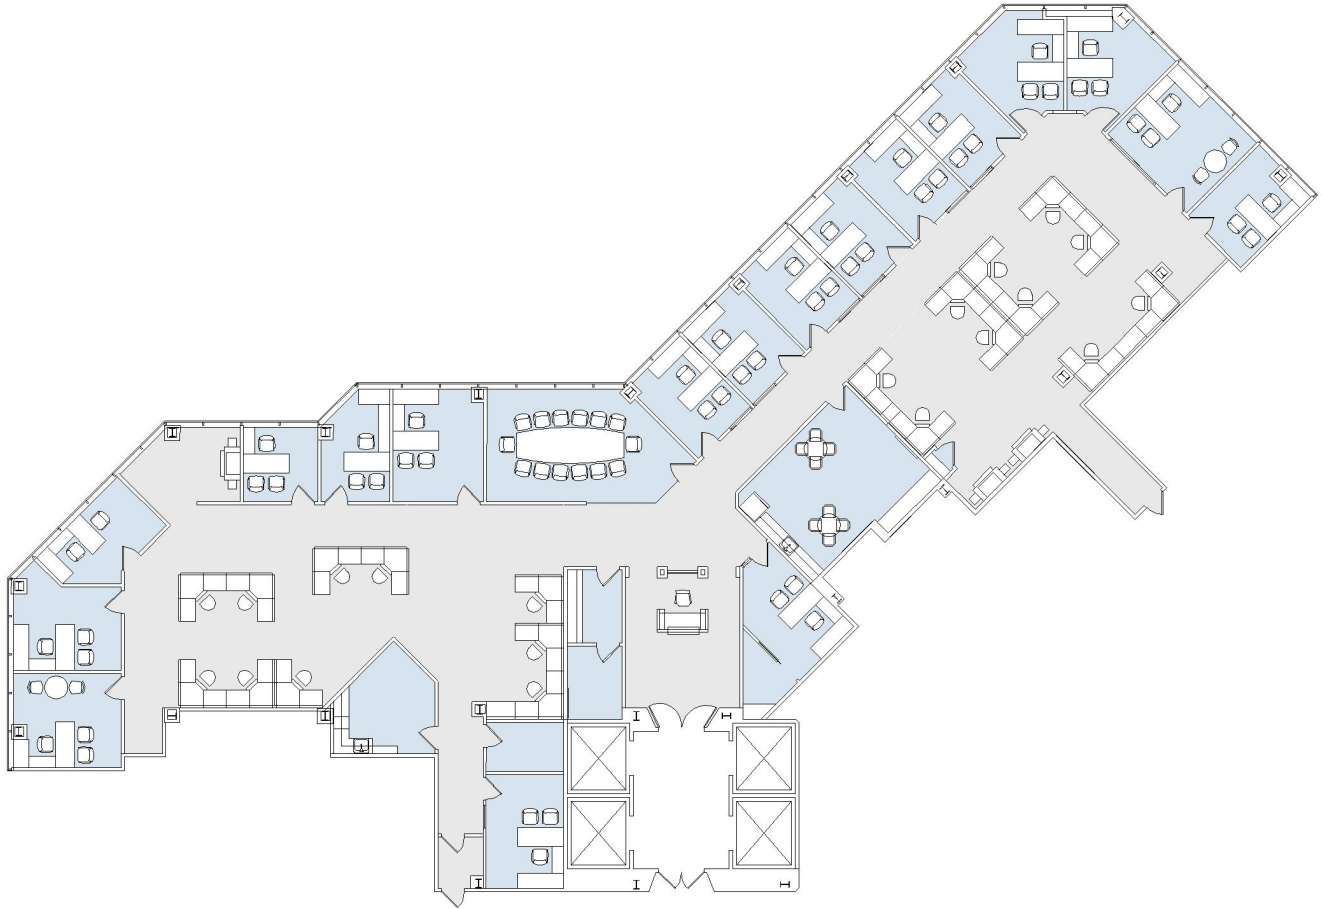

21550

WARNER CENTER TOWER - II

SUITE 1000 | 9,745 RSF

WOODLAND HILLS

OXNARD STREET

SUITE CONFIGURATION

OFFICES:	18
CONFERENCE ROOM:	1
RECEPTION:	1
KITCHEN:	2
STORAGE:	2
IT ROOM:	1
CLOSET:	1

NOT TO SCALE