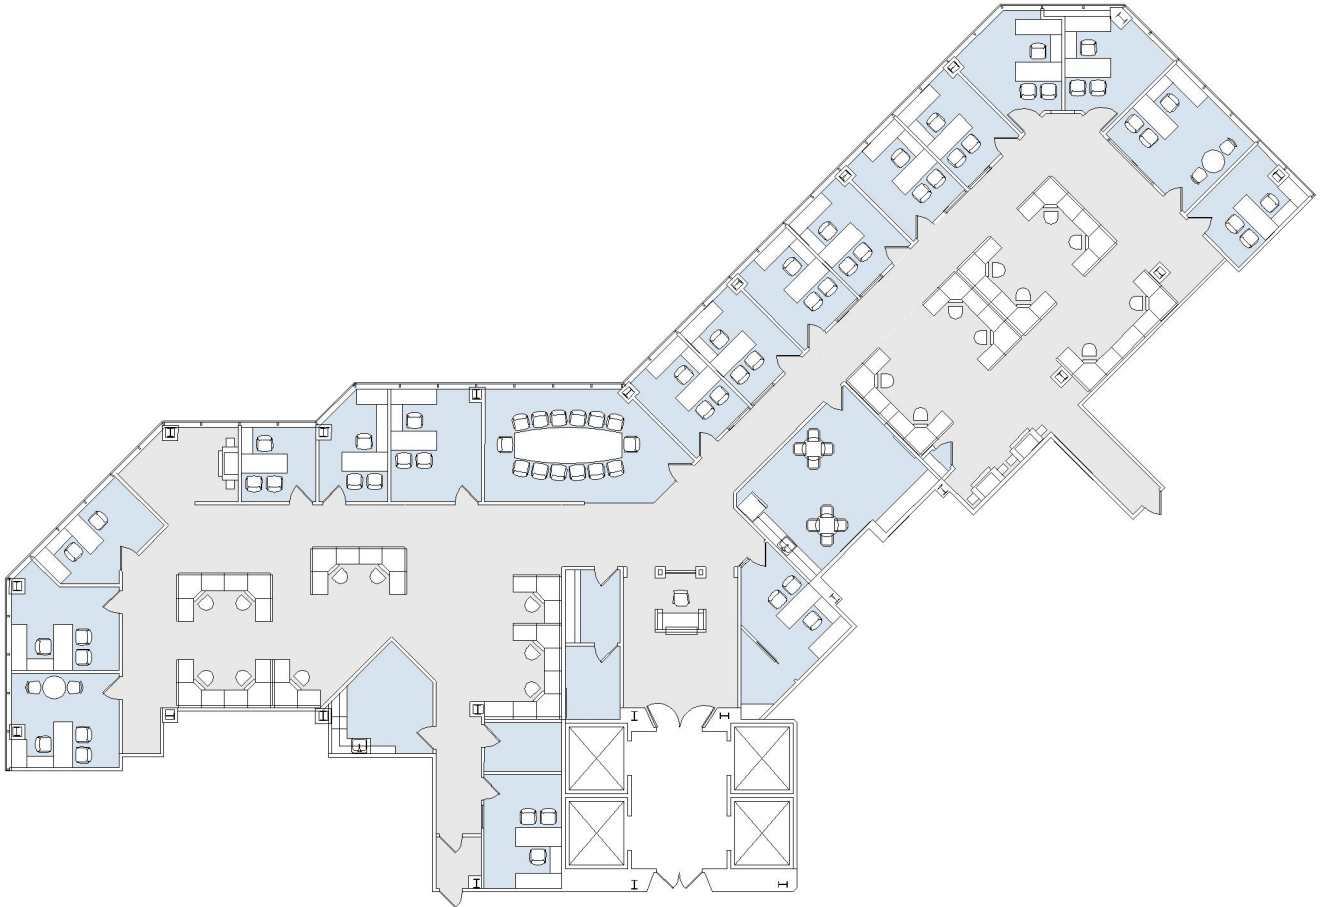

# 21550

WARNER CENTER TOWER - II

SUITE 1000 | 9,745 RSF

WOODLAND HILLS

#### SUITE CONFIGURATION

OFFICES:	18
CONFERENCE ROOM:	1
RECEPTION:	1
KITCHEN:	2
STORAGE:	2
IT ROOM:	1
CLOSET:	1

NOT TO SCALE  
FURNITURE NOT INCLUDED

For more information, please contact:

310.255.7777

leasing@douglasemmett.com