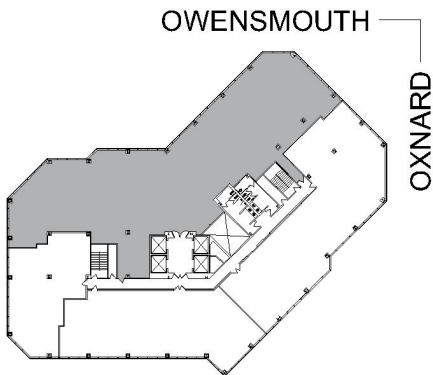

21550

WARNER CENTER TOWER - II

SUITE 1000 | 9,745 RSF

WOODLAND HILLS

OXNARD STREET

SUITE CONFIGURATION

OFFICES:	18
CONFERENCE ROOM:	1
RECEPTION:	1
KITCHEN:	2
STORAGE:	2
IT ROOM:	1
CLOSET:	1

NOT TO SCALE
FURNITURE NOT INCLUDED

For more information, please contact:

310.255.7777

leasing@douglasemmett.com

**Douglas
Emmett**