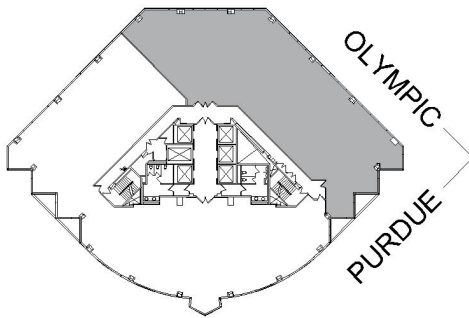

# 11400 W OLYMPIC

EXECUTIVE TOWER

SUITE 1150 | 6,318 RSF

SAWTELLE/WEST LA

#### SUITE CONFIGURATION

OFFICES:	11
CONFERENCE ROOM:	1
RECEPTION:	1
FILE / KITCHEN:	1

NOT TO SCALE

FURNITURE NOT INCLUDED

For more information, please contact:

310.255.7777

leasing@douglasemmett.com

**Douglas  
Emmett**