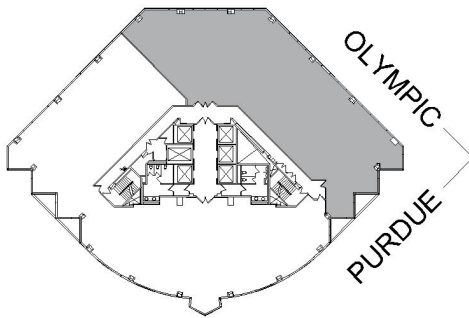

11400 W OLYMPIC

EXECUTIVE TOWER

SUITE 1150 | 6,318 RSF

SAWTELLE/WEST LA

SUITE CONFIGURATION

OFFICES:	11
CONFERENCE ROOM:	1
RECEPTION:	1
FILE / KITCHEN:	1

NOT TO SCALE

FURNITURE NOT INCLUDED