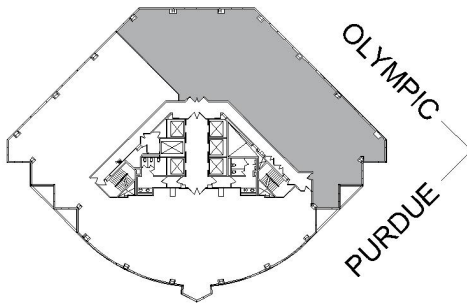

11400

EXECUTIVE TOWER

SUITE 1150 | 6,318 RSF

SAWTELLE/WEST LA

W OLYMPIC

SUITE CONFIGURATION

OFFICES:	11
CONFERENCE ROOM:	1
RECEPTION:	1
FILE ROOM / KITCHEN:	1

NOT TO SCALE

FURNITURE NOT INCLUDED

For more information, please contact:

310.255.7777
leasing@douglasemmett.com

**Douglas
Emmett**