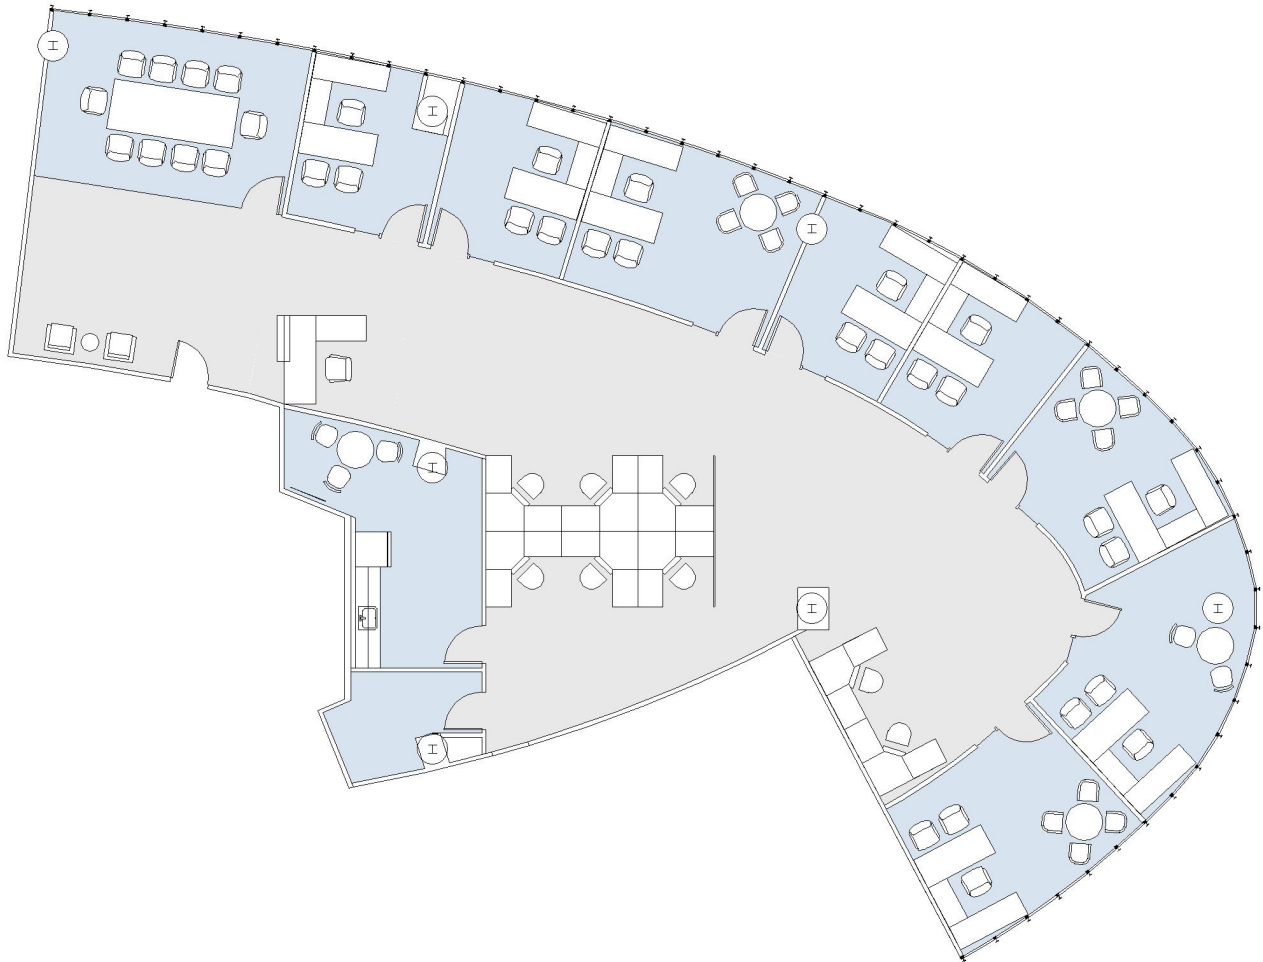

8484 WILSHIRE

SUITE 810 | 5,205 RSF
BEVERLY HILLS

SUITE CONFIGURATION

OFFICES:	8
CONFERENCE ROOM:	1
RECEPTION:	1
KITCHEN:	1
STORAGE / IT ROOM:	1

NOT TO SCALE
FURNITURE NOT INCLUDED

For more information, please contact: