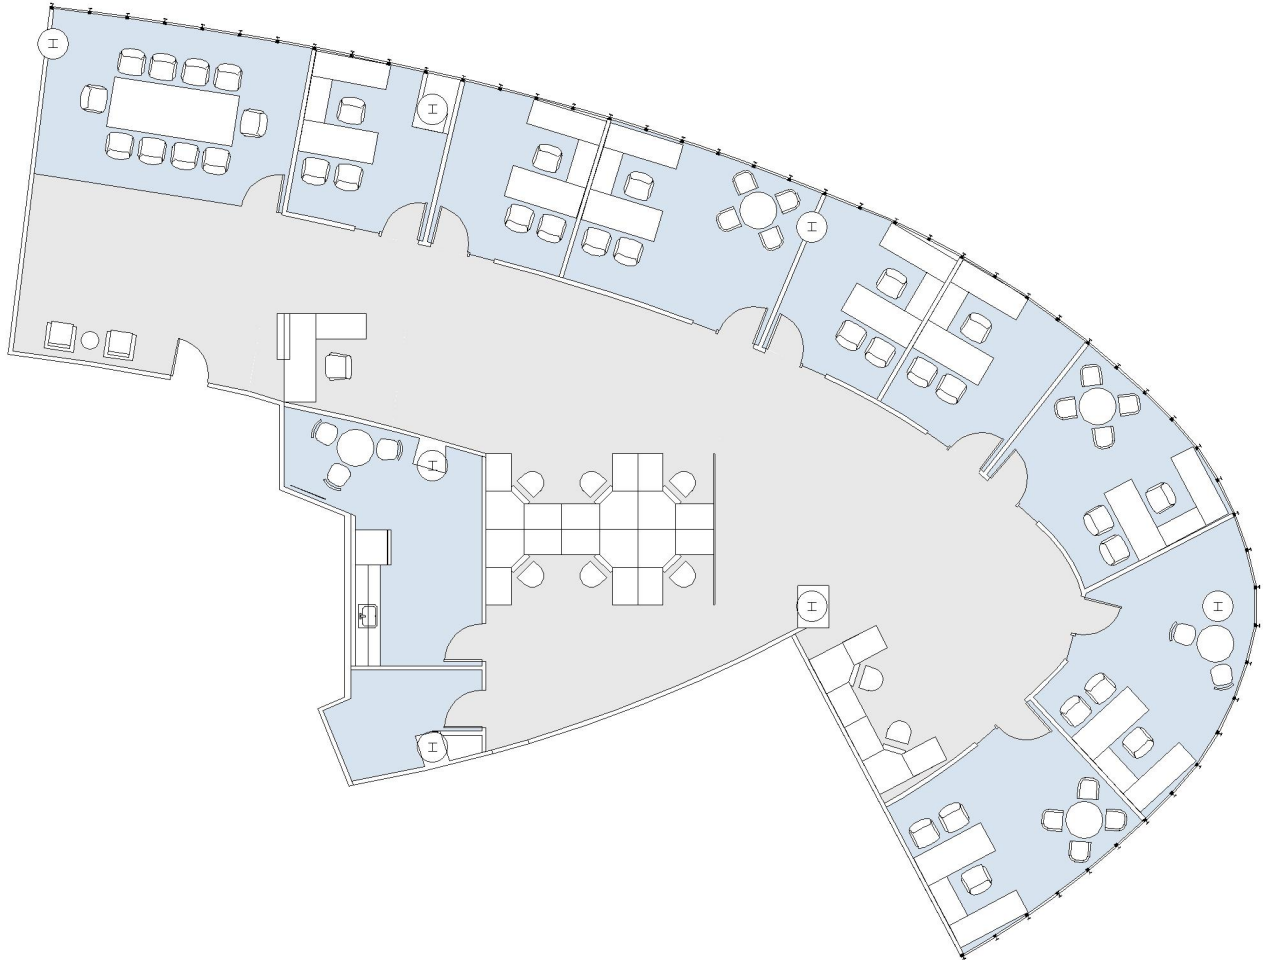

8484

WILSHIRE

SUITE 810 | 5,205 RSF

BEVERLY HILLS

SUITE CONFIGURATION

OFFICES:	8
CONFERENCE ROOM:	1
RECEPTION:	1
KITCHEN:	1
STORAGE / IT ROOM:	1

NOT TO SCALE
FURNITURE NOT INCLUDED

For more information, please contact: