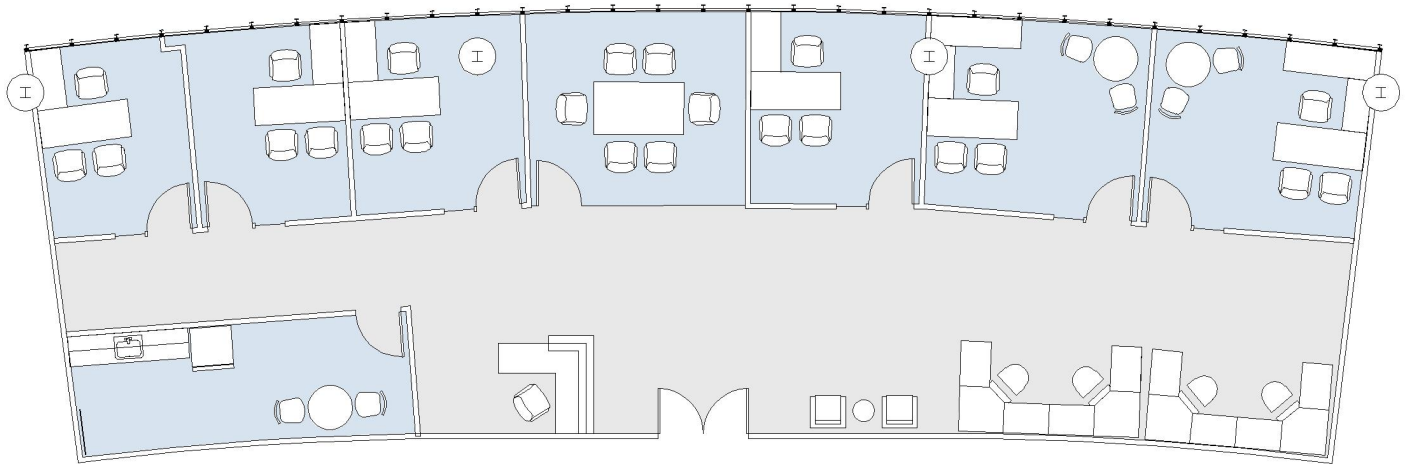

# 8484 WILSHIRE

SUITE 800 | 3,199 RSF  
BEVERLY HILLS

#### SUITE CONFIGURATION

OFFICES:	6
CONFERENCE ROOM:	1
RECEPTION:	1
KITCHEN:	1

NOT TO SCALE  
FURNITURE NOT INCLUDED

For more information, please contact:

310.255.7777  
leasing@douglasemmett.com

**Douglas  
Emmett**