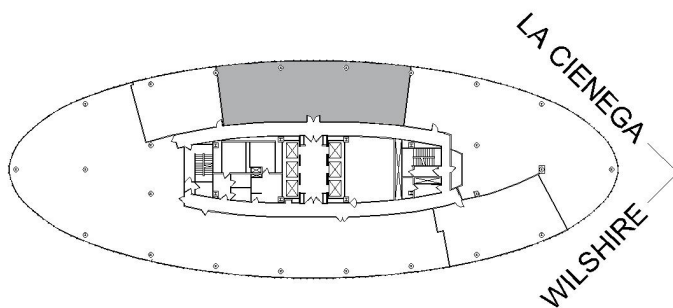

# 8484 WILSHIRE

SUITE 800 | 3,199 RSF  
BEVERLY HILLS

#### SUITE CONFIGURATION

OFFICES:	6
CONFERENCE ROOM:	1
RECEPTION:	1
KITCHEN:	1

NOT TO SCALE  
FURNITURE NOT INCLUDED

For more information, please contact:

310.255.7777  
leasing@douglasemmett.com

**Douglas  
Emmett**