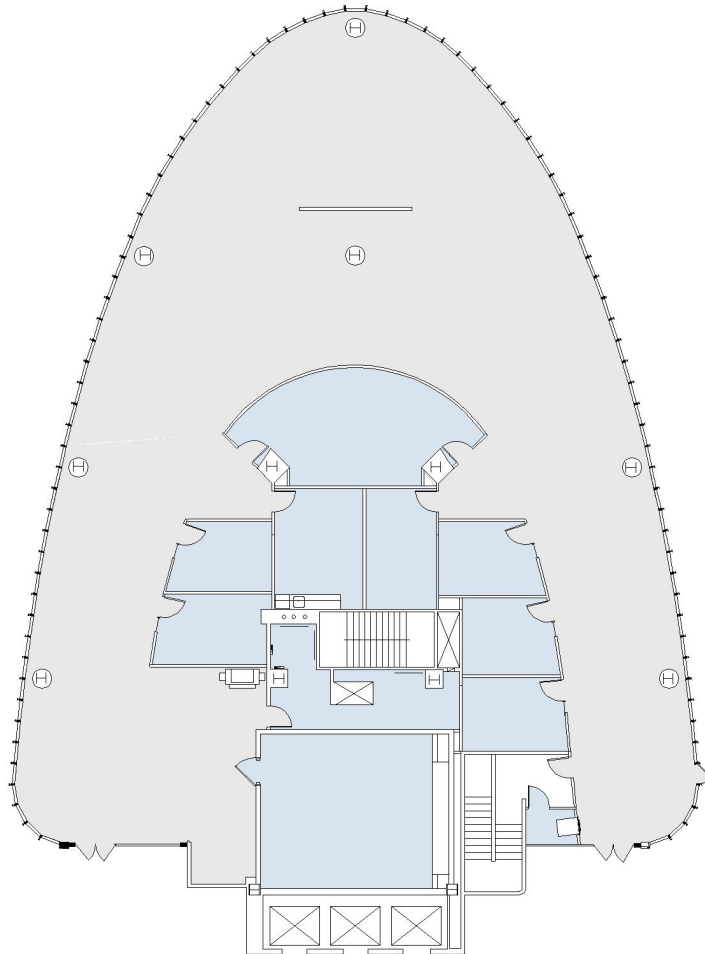

# 8484 WILSHIRE

SUITE 100 | 13,733 RSF  
BEVERLY HILLS

#### SUITE CONFIGURATION

OFFICES:	5
CONFERENCE ROOM:	2
RECEPTION:	1
KITCHEN:	1
IT ROOM:	1
VAULT:	1

NOT TO SCALE

For more information, please contact:

310.255.7777  
leasing@douglasemmett.com

**Douglas  
Emmett**