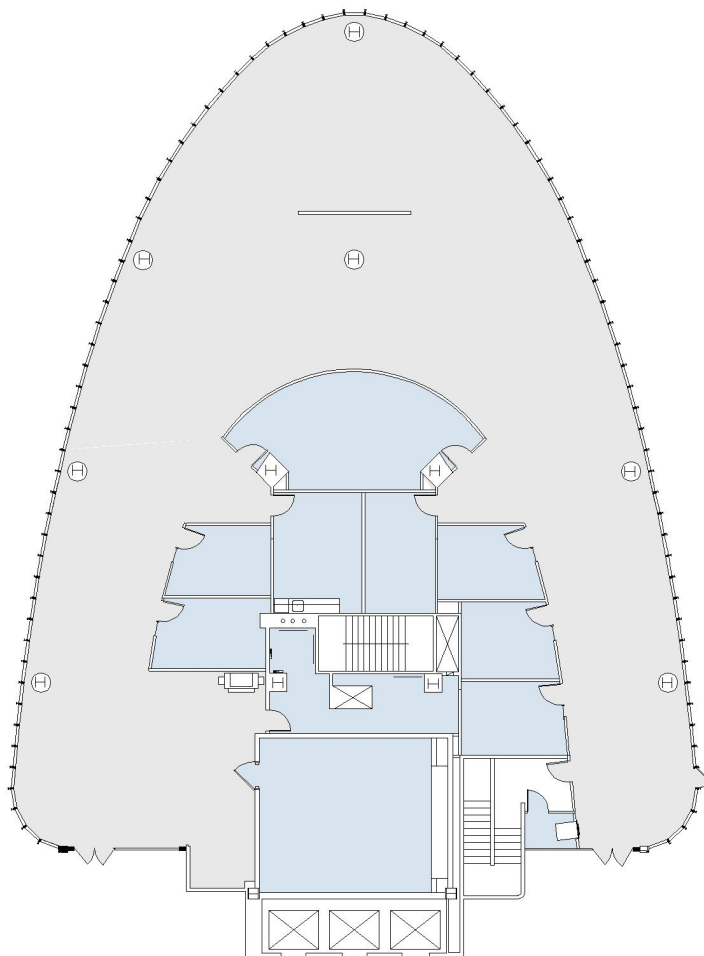

8484 WILSHIRE

SUITE 100 | 13,733 RSF
BEVERLY HILLS

SUITE CONFIGURATION

| | |
|------------------|---|
| OFFICES: | 5 |
| CONFERENCE ROOM: | 2 |
| RECEPTION: | 1 |
| KITCHEN: | 1 |
| IT ROOM: | 1 |
| VAULT: | 1 |