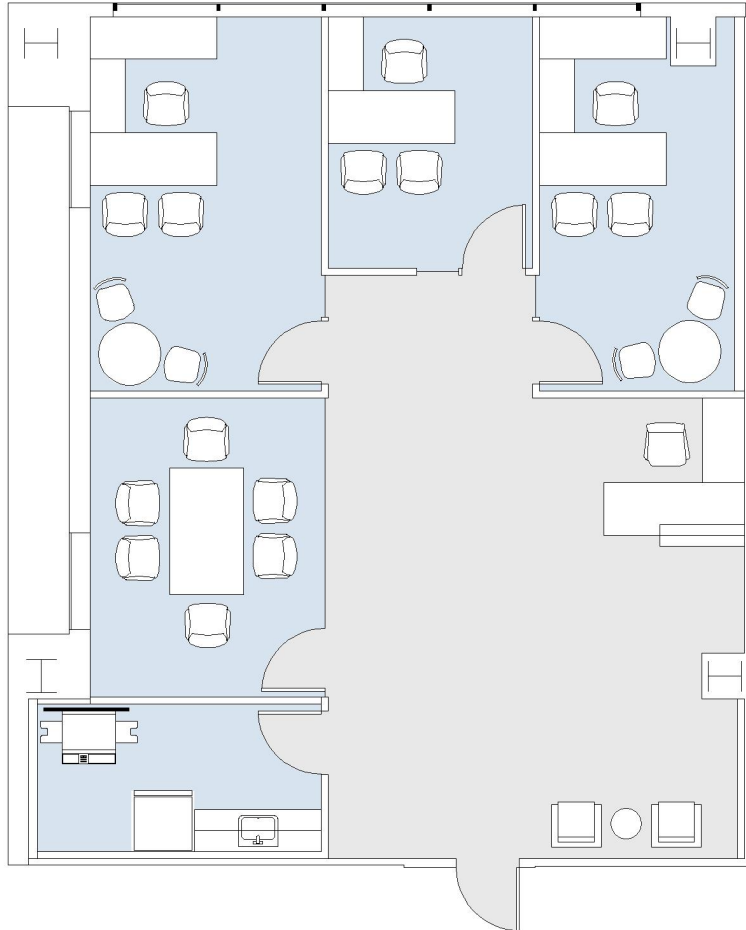

# 10990 WILSHIRE

ONE WESTWOOD

SUITE 1060 | 1,572 RSF

WESTWOOD

#### SUITE CONFIGURATION

OFFICES:	3
CONFERENCE ROOM:	1
RECEPTION:	1
KITCHEN:	1

NOT TO SCALE

FURNITURE NOT INCLUDED

For more information, please contact:

310.255.7777

leasing@douglasemmett.com

**Douglas  
Emmett**