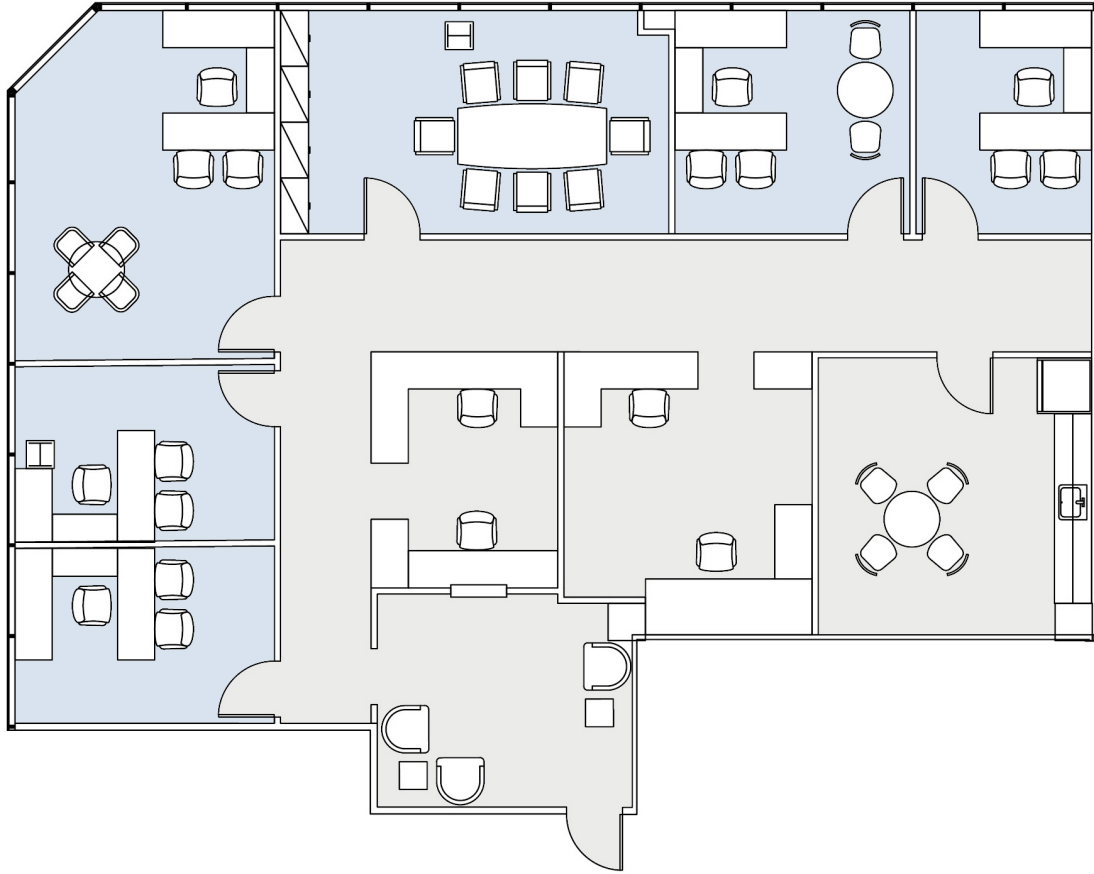

1801

CENTURY PARK PLAZA

SUITE 1901 | 2,750 RSF

CENTURY CITY

CENTURY PARK EAST

SANTA MONICA BLVD
CENTURY PARK EAST

AS-BUILT CONFIGURATION

OFFICES:	5
CONFERENCE ROOM:	1
RECEPTION:	1
KITCHEN:	1

NOT TO SCALE
FURNITURE NOT INCLUDED

For more information, please contact:

310.255.7777

leasing@douglasemmett.com

**Douglas
Emmett**