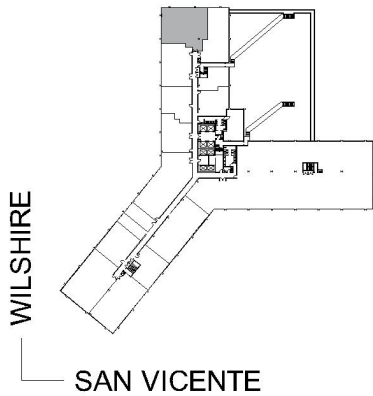

8383

SUITE 210 | 2,658 RSF

BEVERLY HILLS

WILSHIRE

SUITE CONFIGURATION

OFFICES:	8
CONFERENCE ROOM:	1
RECEPTION:	1
KITCHEN:	1
SERVER ROOM:	1

NOT TO SCALE
FURNITURE NOT INCLUDED

For more information, please contact: