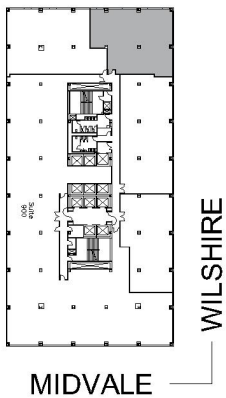

10960 WILSHIRE

SUITE 980 | 2,788 RSF

WESTWOOD

SUITE CONFIGURATION

OFFICES:	7
CONFERENCE ROOM:	1
RECEPTION:	1

NOT TO SCALE
FURNITURE NOT INCLUDED

For more information, please contact:

310.255.7777
leasing@douglasemmett.com