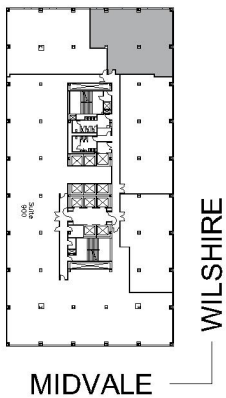

10960 WILSHIRE

SUITE 980 | 2,788 RSF
WESTWOOD

SUITE CONFIGURATION

OFFICES:	7
CONFERENCE ROOM:	1
RECEPTION:	1

NOT TO SCALE
FURNITURE NOT INCLUDED

For more information, please contact:

310.255.7777
leasing@douglasemmett.com