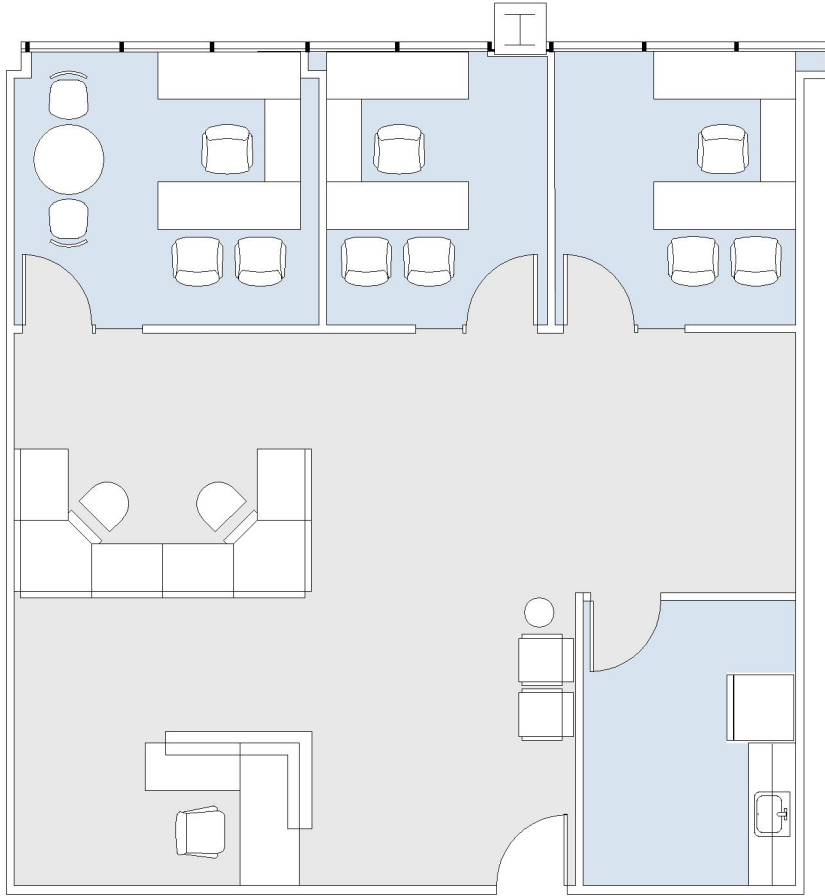

8383 WILSHIRE

SUITE 625 | 1,410 RSF
BEVERLY HILLS

SUITE CONFIGURATION

OFFICES:	3
RECEPTION:	1
KITCHEN:	1

NOT TO SCALE

FURNITURE NOT INCLUDED

For more information, please contact:

310.255.7777
leasing@douglasemmett.com