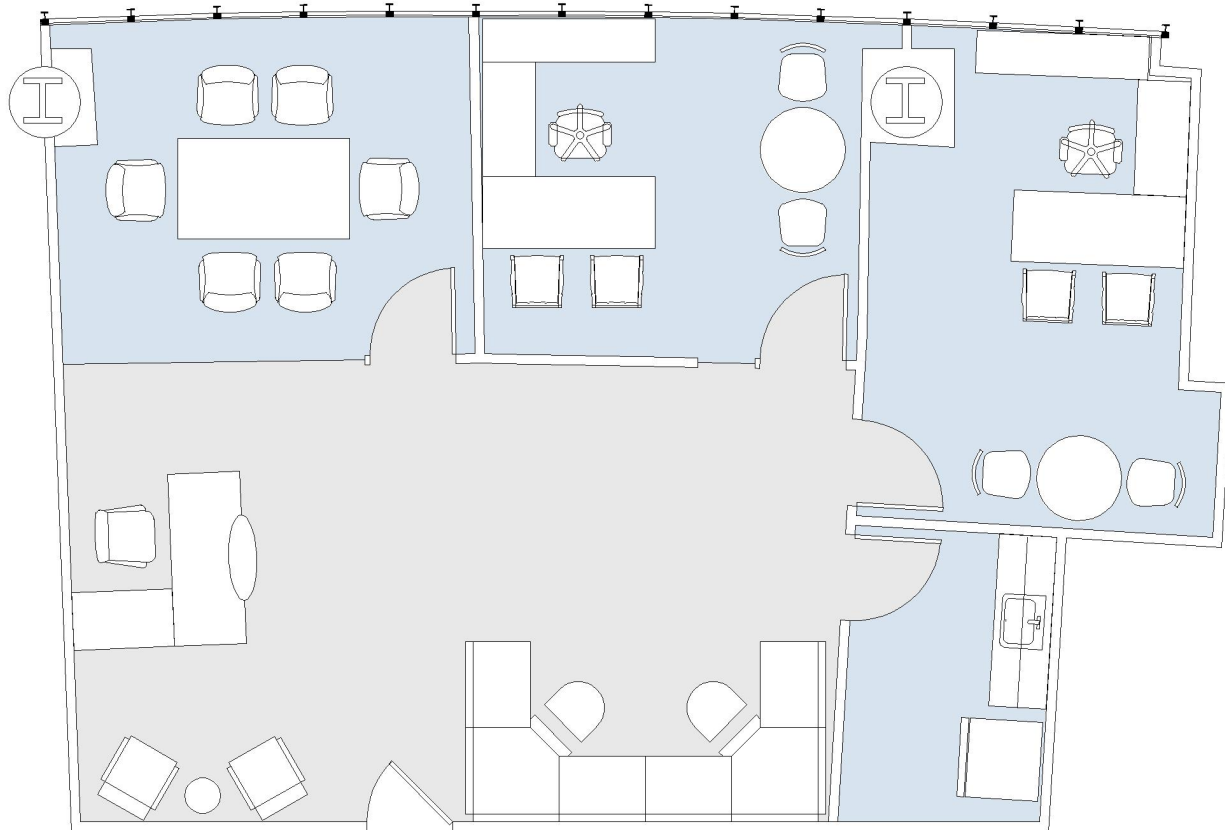

# 8484 WILSHIRE

SUITE 215 | 1,307 RSF  
BEVERLY HILLS

#### SUITE CONFIGURATION

OFFICES:	2
CONFERENCE ROOM:	1
RECEPTION:	1
KITCHEN:	1

NOT TO SCALE

FURNITURE NOT INCLUDED

For more information, please contact:

310.255.7777  
leasing@douglasemmett.com

**Douglas  
Emmett**