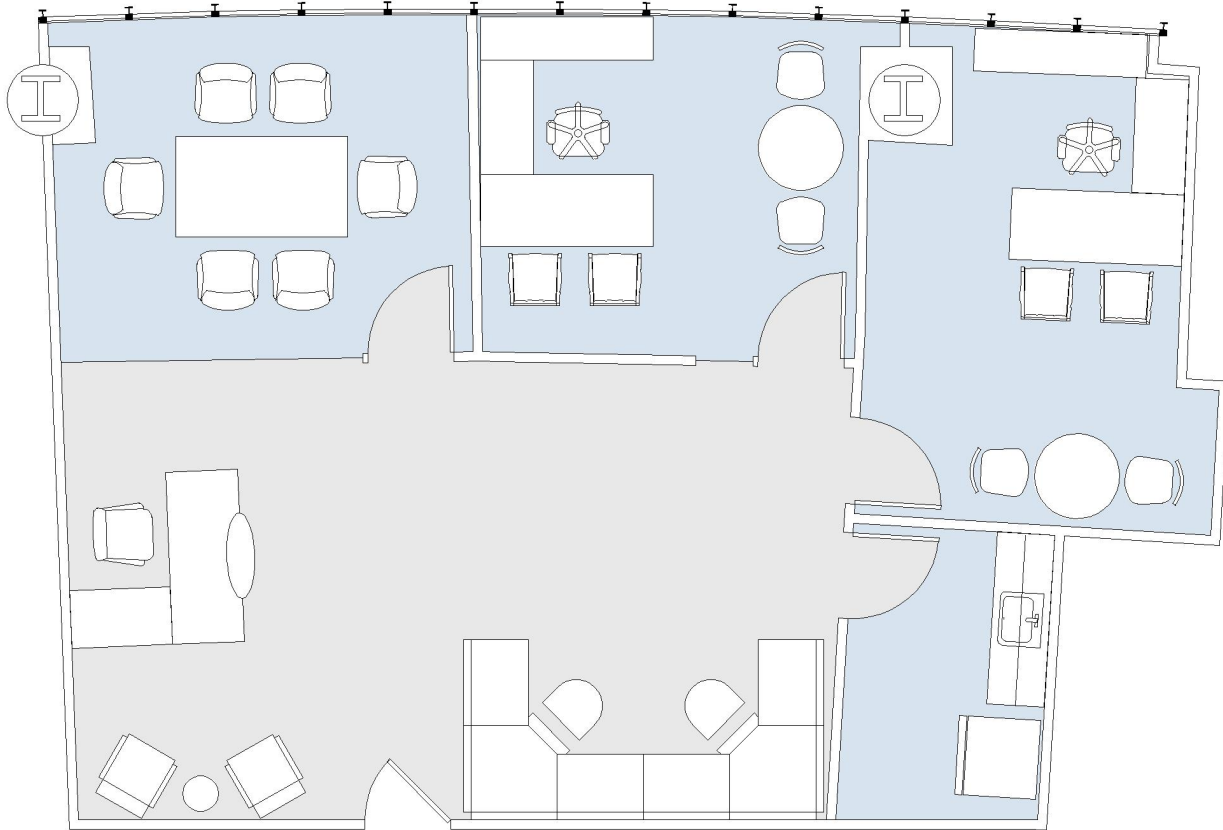

8484

WILSHIRE

SUITE 215 | 1,307 RSF

BEVERLY HILLS

SUITE CONFIGURATION

OFFICES:	2
CONFERENCE ROOM:	1
RECEPTION:	1
KITCHEN:	1

NOT TO SCALE

FURNITURE NOT INCLUDED