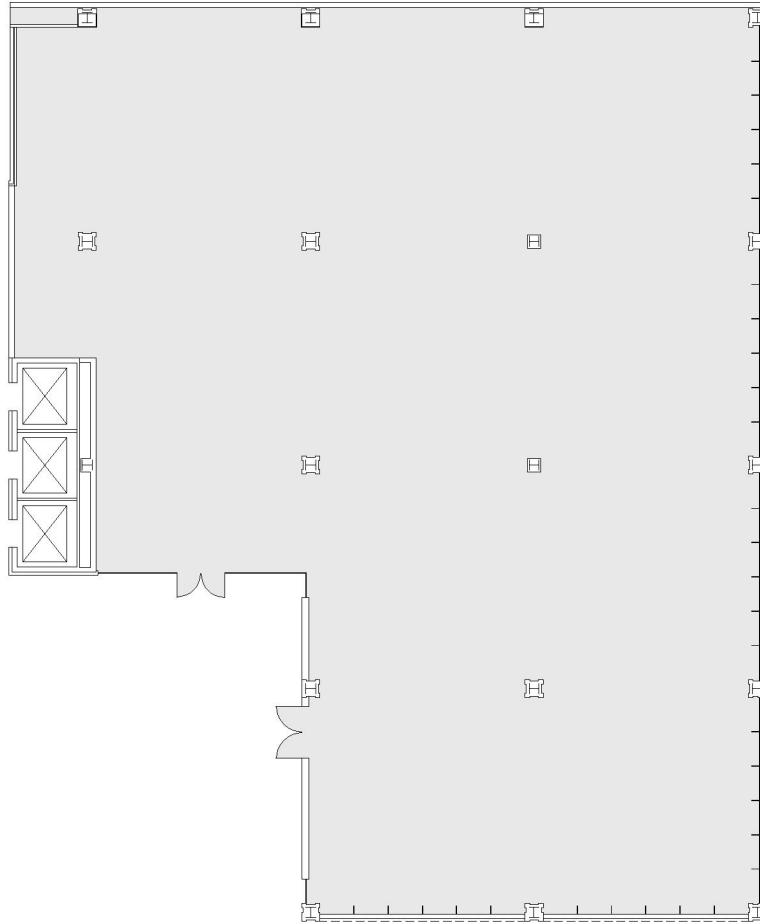

10880  
WILSHIRE

SUITE 170 | 9,726 RSF

WESTWOOD

SUITE CONFIGURATION

SHELL SPACE

NOT TO SCALE

For more information, please contact:

310.255.7777  
leasing@douglasemmett.com