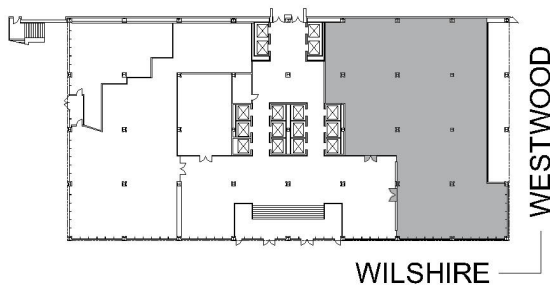

# 10880 WILSHIRE

SUITE 170 | 9,726 RSF  
WESTWOOD

SUITE CONFIGURATION

SHELL SPACE

NOT TO SCALE

For more information, please contact:

310.255.7777  
leasing@douglasemmett.com

**Douglas  
Emmett**