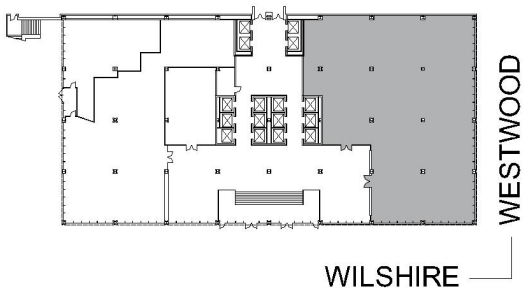

10880  
WILSHIRE

SUITE 170 | 9,726 RSF

WESTWOOD

SUITE CONFIGURATION

SHELL SPACE

NOT TO SCALE

For more information, please contact:

310.255.7777  
leasing@douglasemmett.com