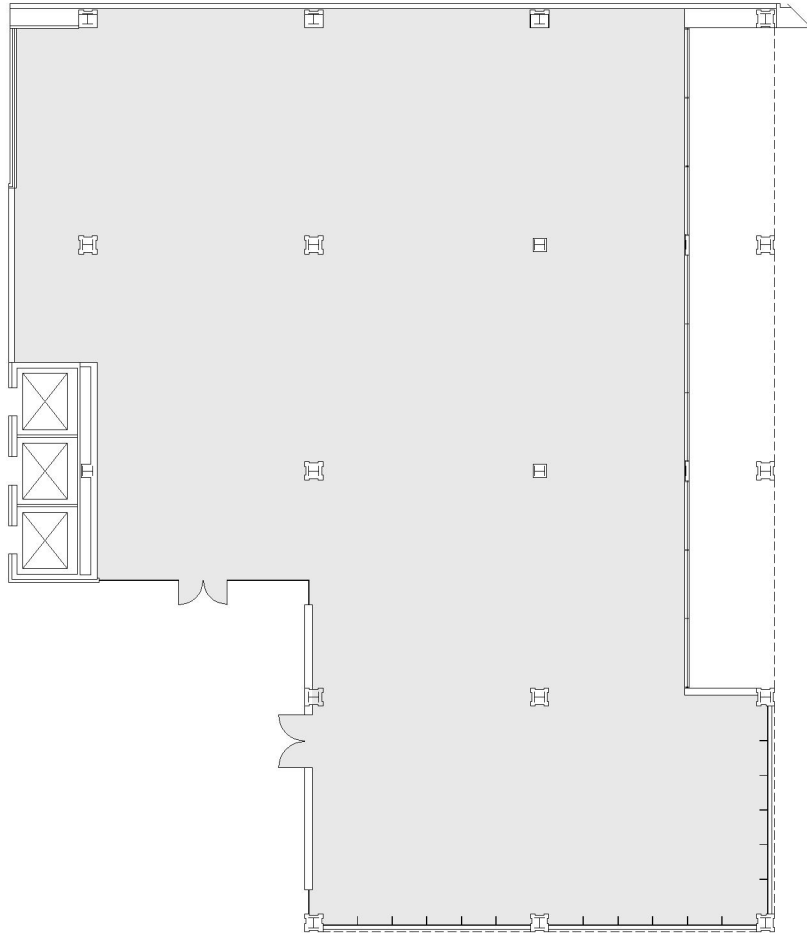

# 10880 WILSHIRE

SUITE 170 | 9,726 RSF  
WESTWOOD

SUITE CONFIGURATION

SHELL SPACE

NOT TO SCALE

For more information, please contact:

310.255.7777  
leasing@douglasemmett.com

**Douglas  
Emmett**