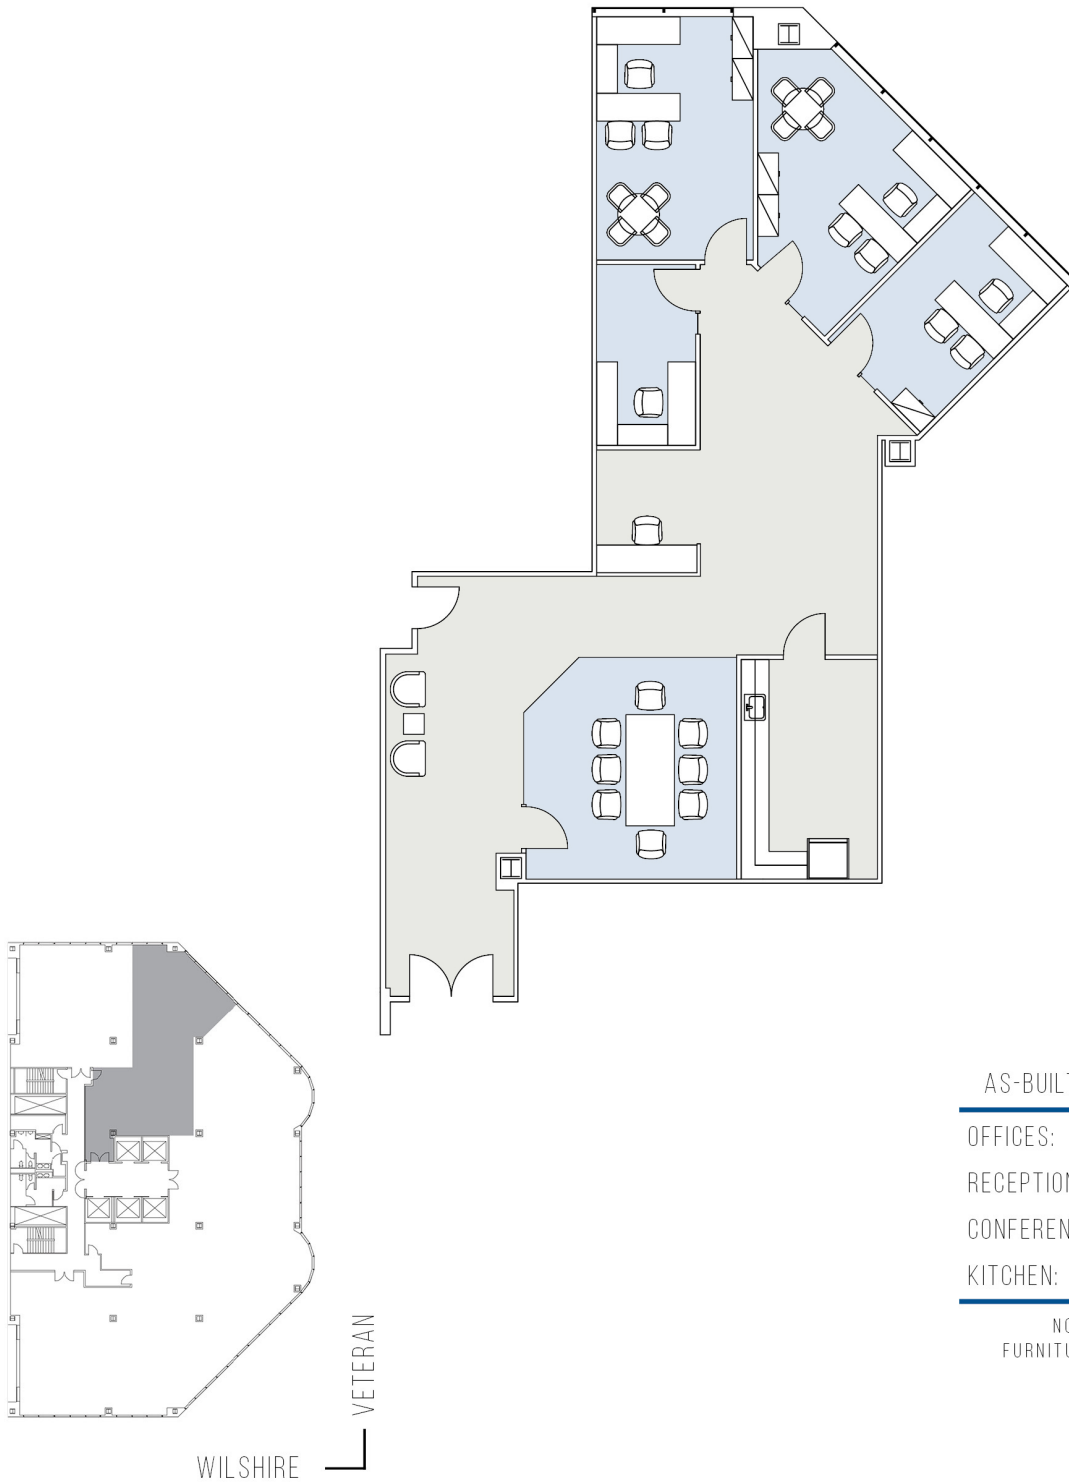

10990 WILSHIRE

ONE WESTWOOD

SUITE 1175 | 2,264 RSF

WESTWOOD

AS-BUILT CONFIGURATION

OFFICES:	4
RECEPTION:	1
CONFERENCE ROOM:	1
KITCHEN:	1

NOT TO SCALE
FURNITURE NOT INCLUDED

For more information, please contact: