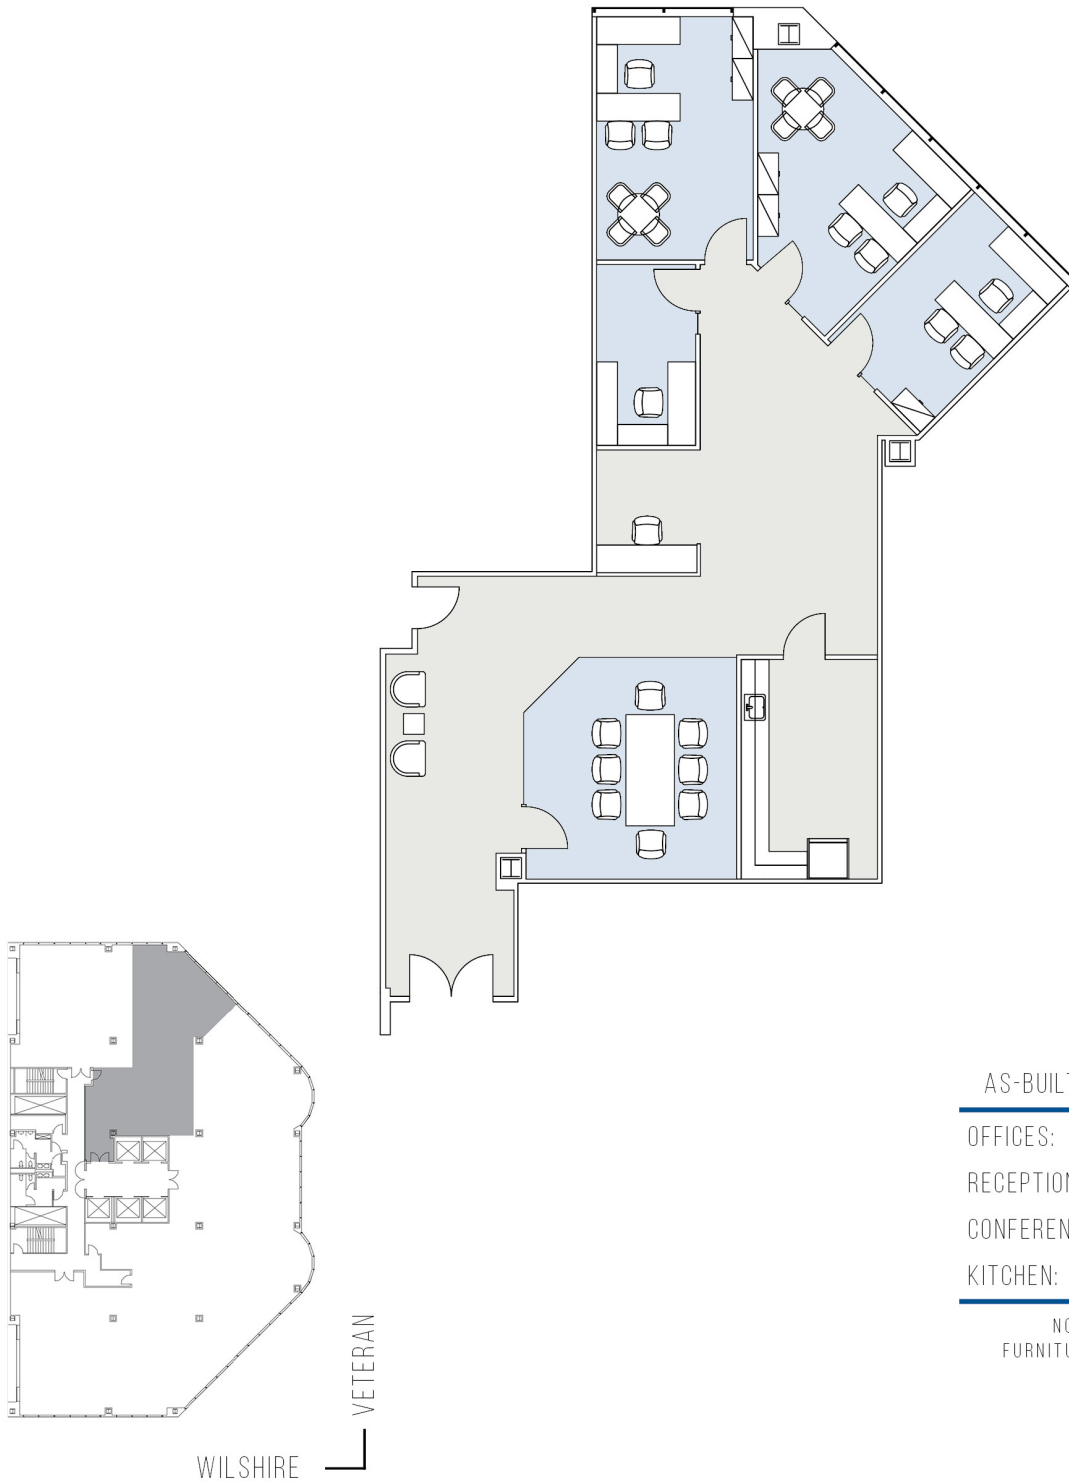

10990 WILSHIRE

ONE WESTWOOD

SUITE 1175 | 2,264 RSF

WESTWOOD

For more information, please contact:

310.255.7777
leasing@douglasemmett.com

**Douglas
Emmett**