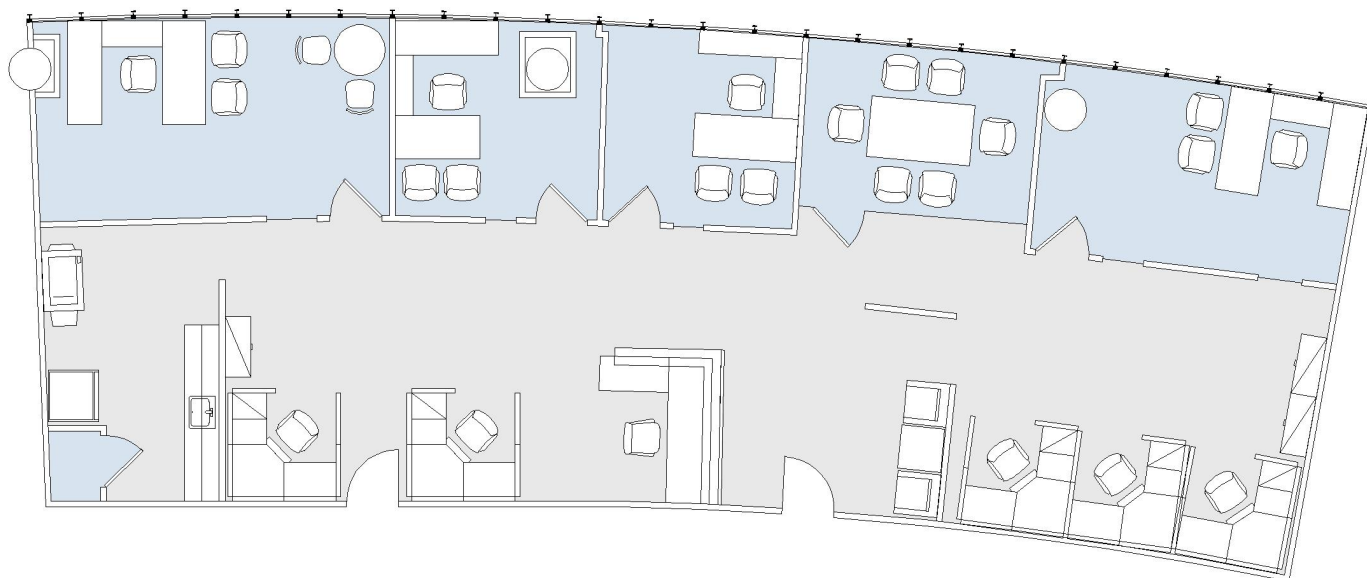

8484 WILSHIRE

SUITE 245 | 2,744 RSF
BEVERLY HILLS

SUITE CONFIGURATION

OFFICES:	4
CONFERENCE ROOM:	1
RECEPTION:	1
KITCHEN:	1
STORAGE CLOSET:	1

NOT TO SCALE
FURNITURE NOT INCLUDED

For more information, please contact: