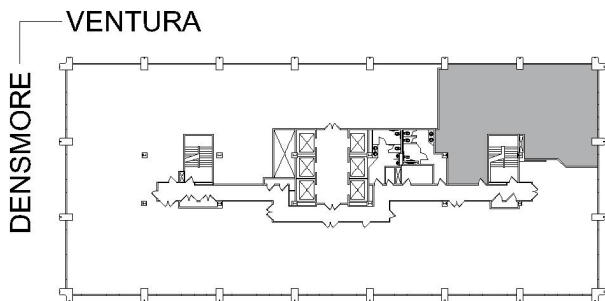

15760

ENCINO GATEWAY

SUITE 880 | 2,779 RSF

SHERMAN OAKS/ENCINO

VENTURA

SUITE CONFIGURATION

OFFICES:	6
CONFERENCE ROOM:	1
RECEPTION:	1
KITCHEN:	1

NOT TO SCALE
FURNITURE NOT INCLUDED