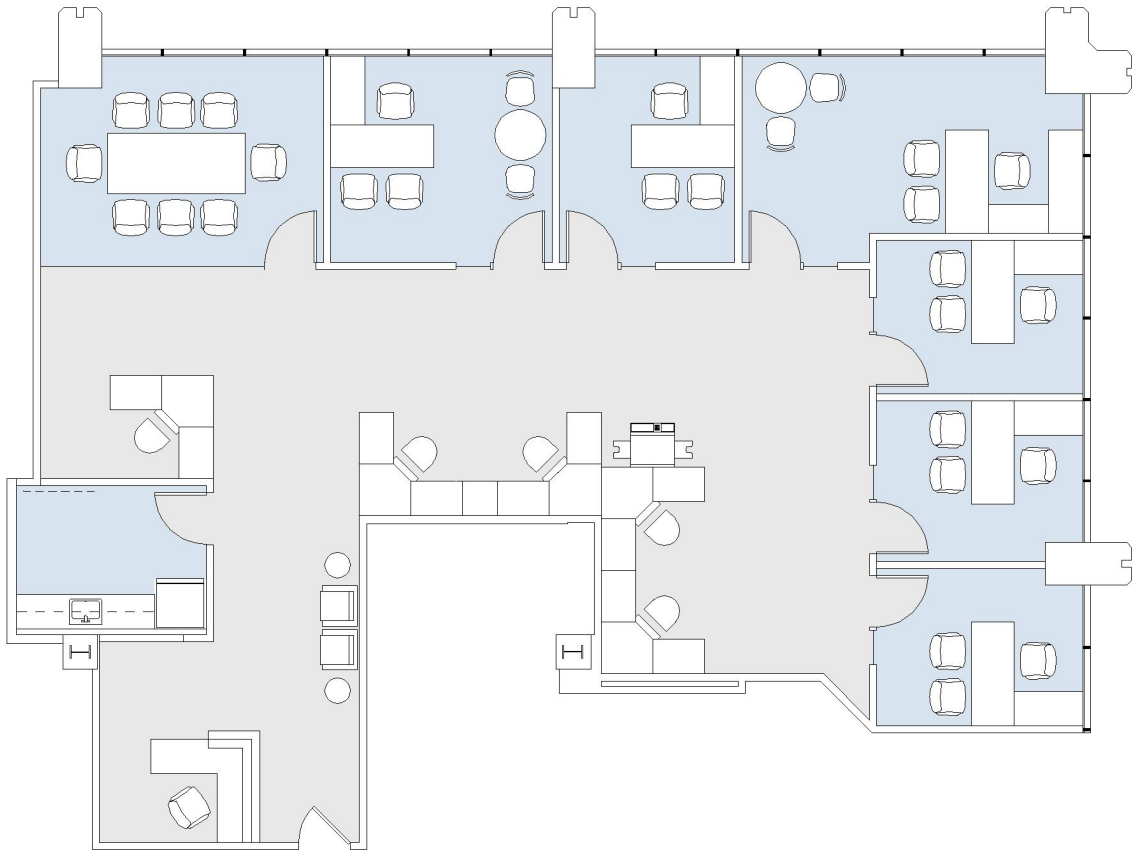

15760

ENCINO GATEWAY

SUITE 880 | 2,779 RSF

SHERMAN OAKS/ENCINO

VENTURA

SUITE CONFIGURATION

OFFICES:	6
CONFERENCE ROOM:	1
RECEPTION:	1
KITCHEN:	1

NOT TO SCALE
FURNITURE NOT INCLUDED