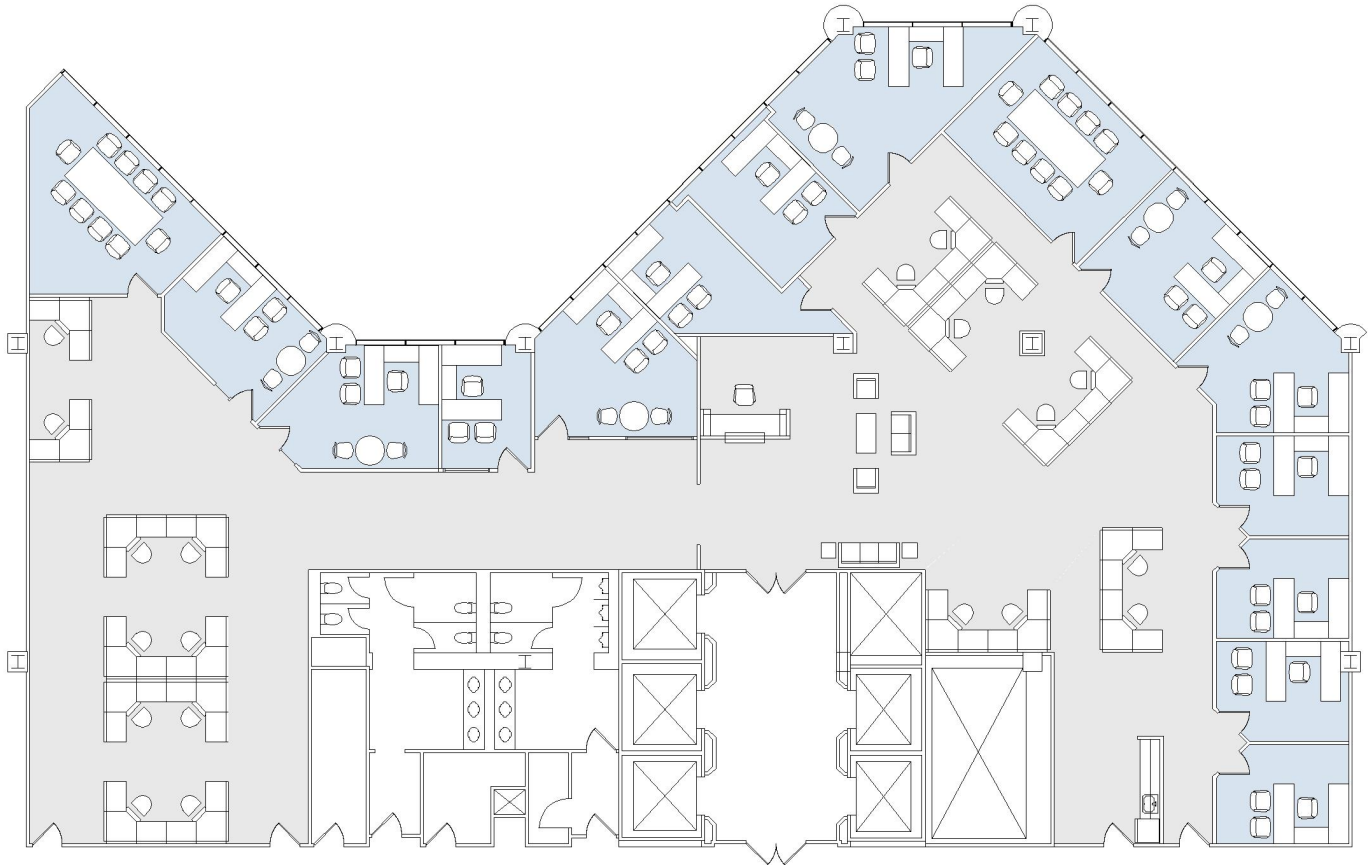

16830

FIRST FINANCIAL PLAZA

SUITE 300 | 7,991 RSF

SHERMAN OAKS/ENCINO

VENTURA

SUITE CONFIGURATION

OFFICES:	13
CONFERENCE ROOM:	2
RECEPTION:	1
KITCHEN:	1

NOT TO SCALE