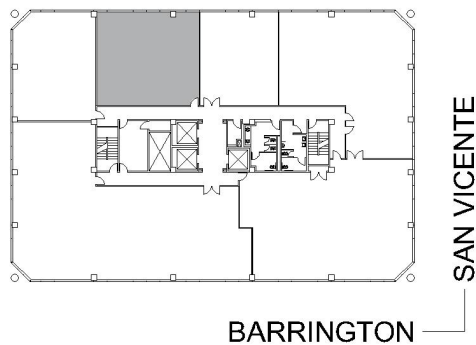

11726

BRENTWOOD EXECUTIVE PLAZA

SUITE 520 | 1,858 RSF

BRENTWOOD-SAN VICENTE

SAN VICENTE

SUITE CONFIGURATION

OFFICES:	3
CONFERENCE ROOM:	1
RECEPTION:	1
KITCHEN:	1

NOT TO SCALE
FURNITURE NOT INCLUDED