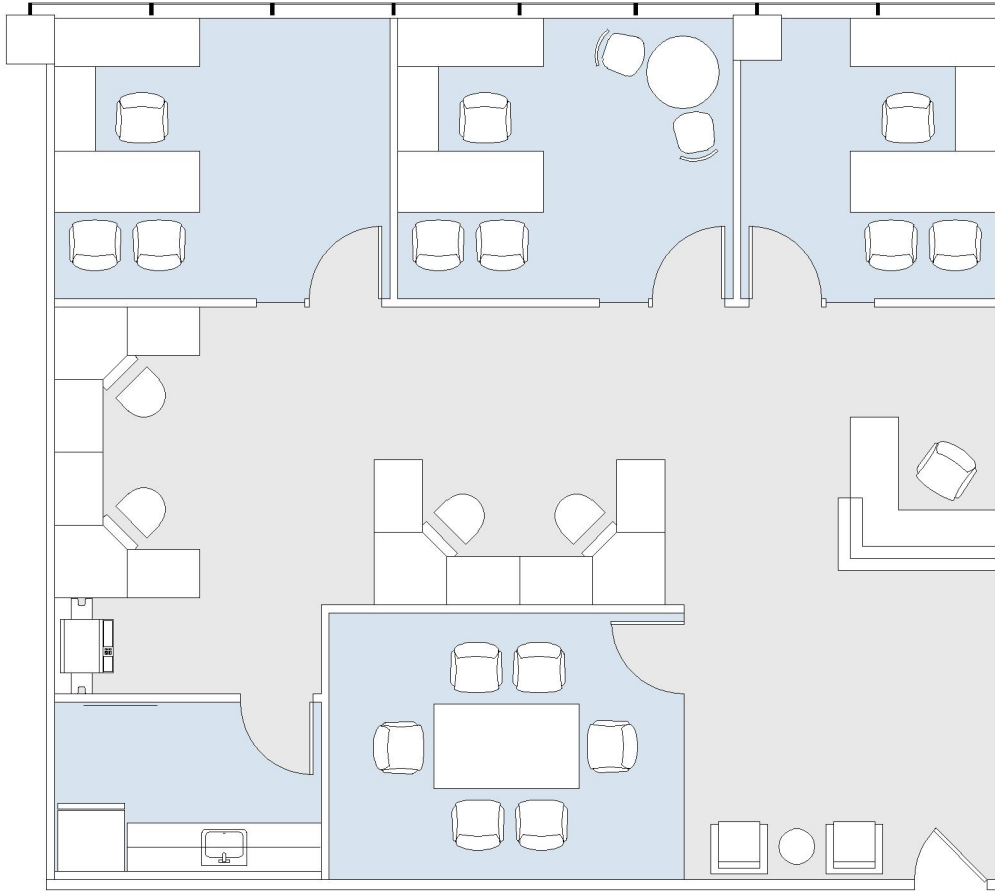

11726

BRENTWOOD EXECUTIVE PLAZA

SUITE 520 | 1,858 RSF

BRENTWOOD-SAN VICENTE

SAN VICENTE

SUITE CONFIGURATION

OFFICES:	3
CONFERENCE ROOM:	1
RECEPTION:	1
KITCHEN:	1

NOT TO SCALE
FURNITURE NOT INCLUDED