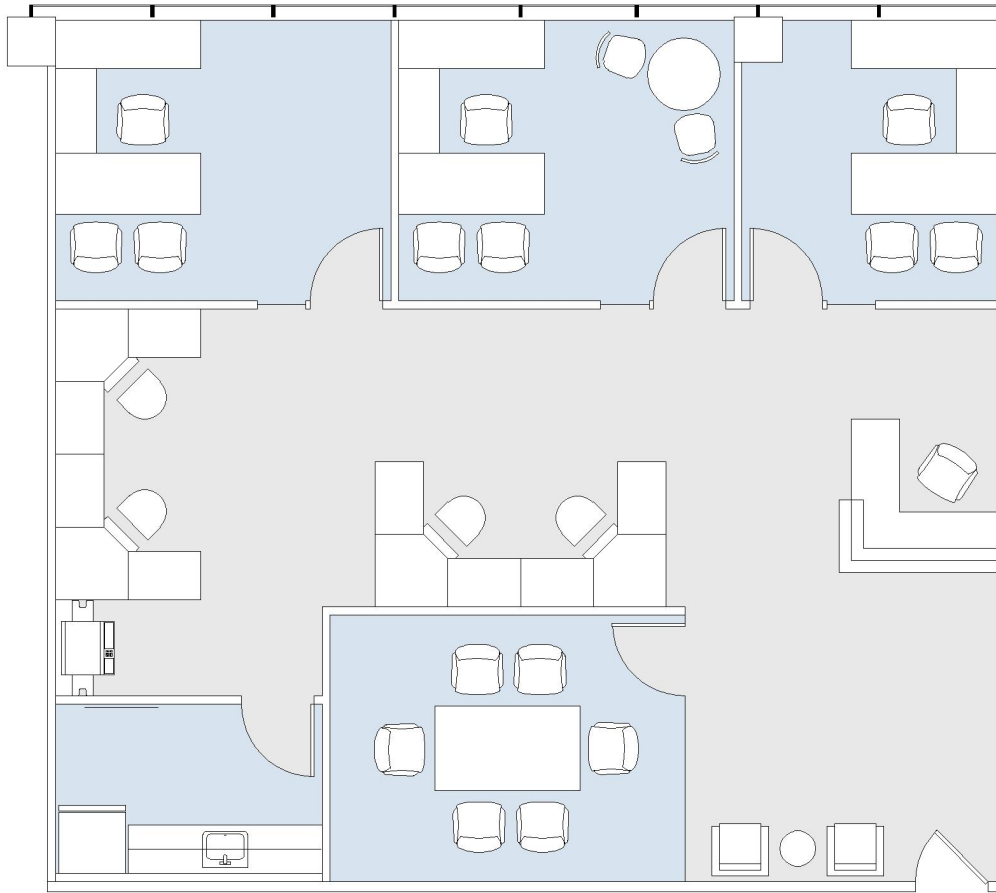

11726

BRENTWOOD EXECUTIVE PLAZA

SUITE 520 | 1,858 RSF

BRENTWOOD-SAN VICENTE

SAN VICENTE

SUITE CONFIGURATION

OFFICES:	3
CONFERENCE ROOM:	1
RECEPTION:	1
KITCHEN:	1

NOT TO SCALE
FURNITURE NOT INCLUDED