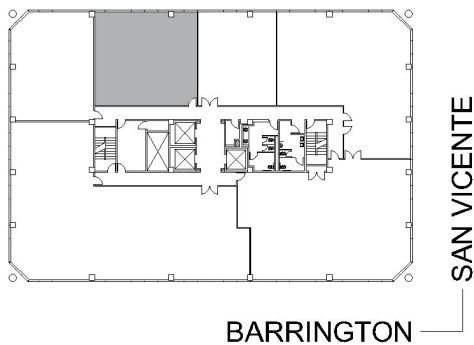

11726

BRENTWOOD EXECUTIVE PLAZA

SUITE 520 | 1,858 RSF

BRENTWOOD-SAN VICENTE

SAN VICENTE

SUITE CONFIGURATION

OFFICES:	3
CONFERENCE ROOM:	1
RECEPTION:	1
KITCHEN:	1

NOT TO SCALE
FURNITURE NOT INCLUDED