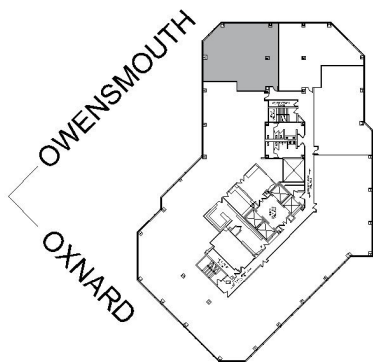

21800

WARNER CENTER TOWER - V

SUITE 620 | 2,173 RSF

WOODLAND HILLS

OXNARD STREET

SUITE CONFIGURATION

OFFICES:	3
CONFERENCE ROOM:	1
RECEPTION:	1
KITCHEN:	1

NOT TO SCALE
FURNITURE NOT INCLUDED