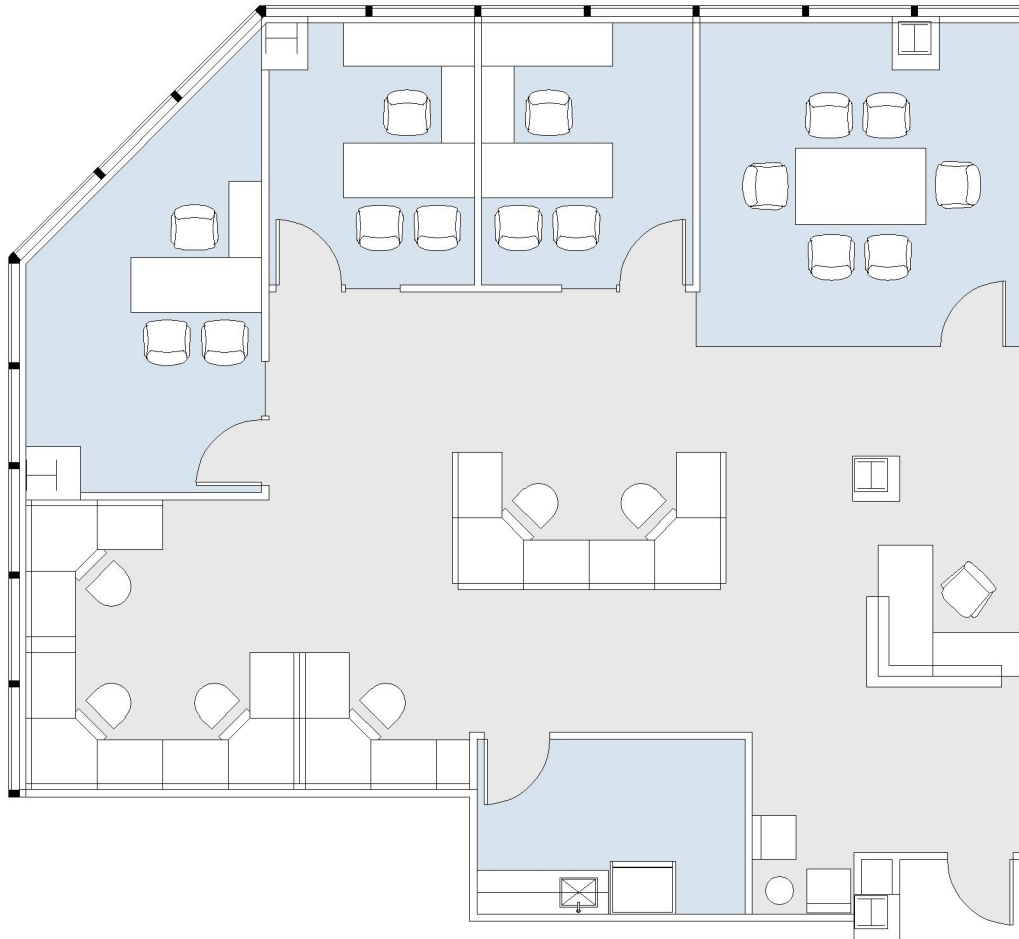

21800

WARNER CENTER TOWER - V

SUITE 620 | 2,173 RSF

WOODLAND HILLS

OXNARD STREET

SUITE CONFIGURATION

OFFICES:	3
CONFERENCE ROOM:	1
RECEPTION:	1
KITCHEN:	1

NOT TO SCALE
FURNITURE NOT INCLUDED