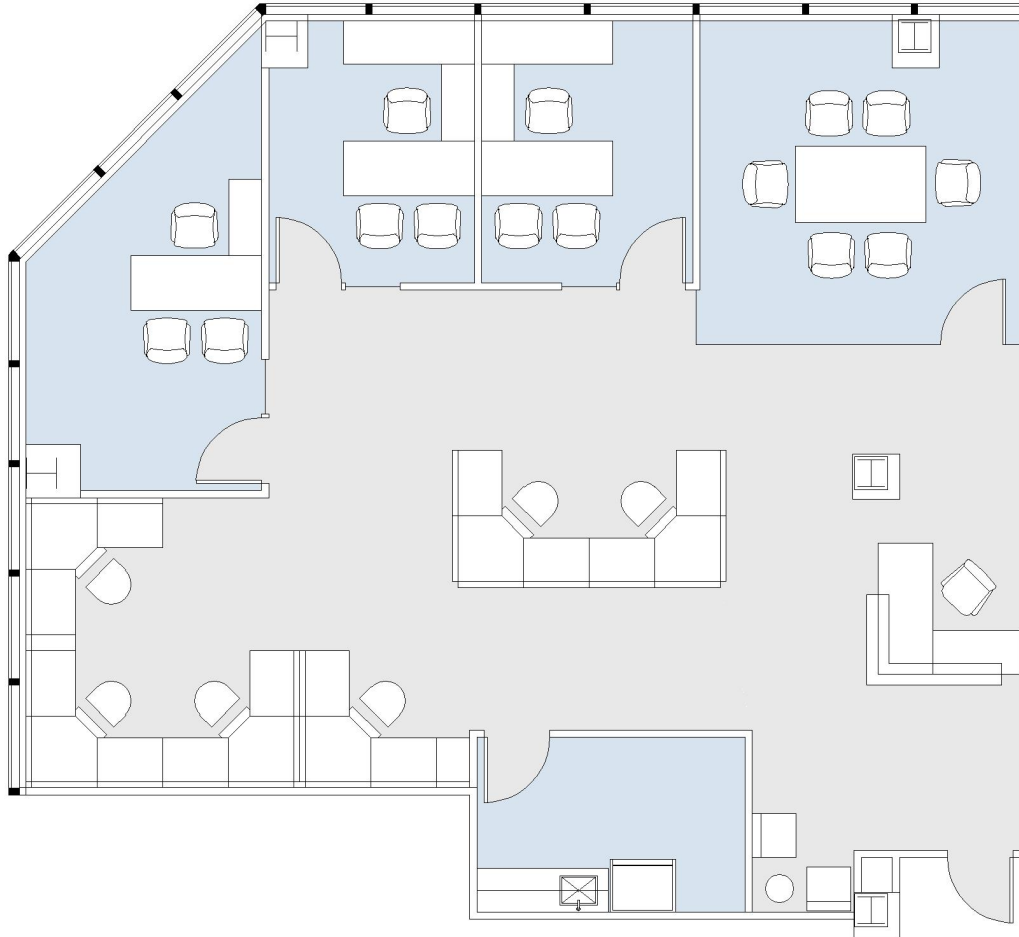

21800

WARNER CENTER TOWER - V

SUITE 620 | 2,173 RSF

WOODLAND HILLS

OXNARD STREET

SUITE CONFIGURATION

OFFICES:	3
CONFERENCE ROOM:	1
RECEPTION:	1
KITCHEN:	1

NOT TO SCALE
FURNITURE NOT INCLUDED