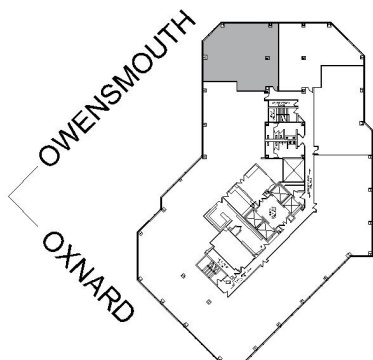

21800

WARNER CENTER TOWER - V

SUITE 620 | 2,173 RSF

WOODLAND HILLS

OXNARD STREET

SUITE CONFIGURATION

OFFICES:	3
CONFERENCE ROOM:	1
RECEPTION:	1
KITCHEN:	1

NOT TO SCALE
FURNITURE NOT INCLUDED