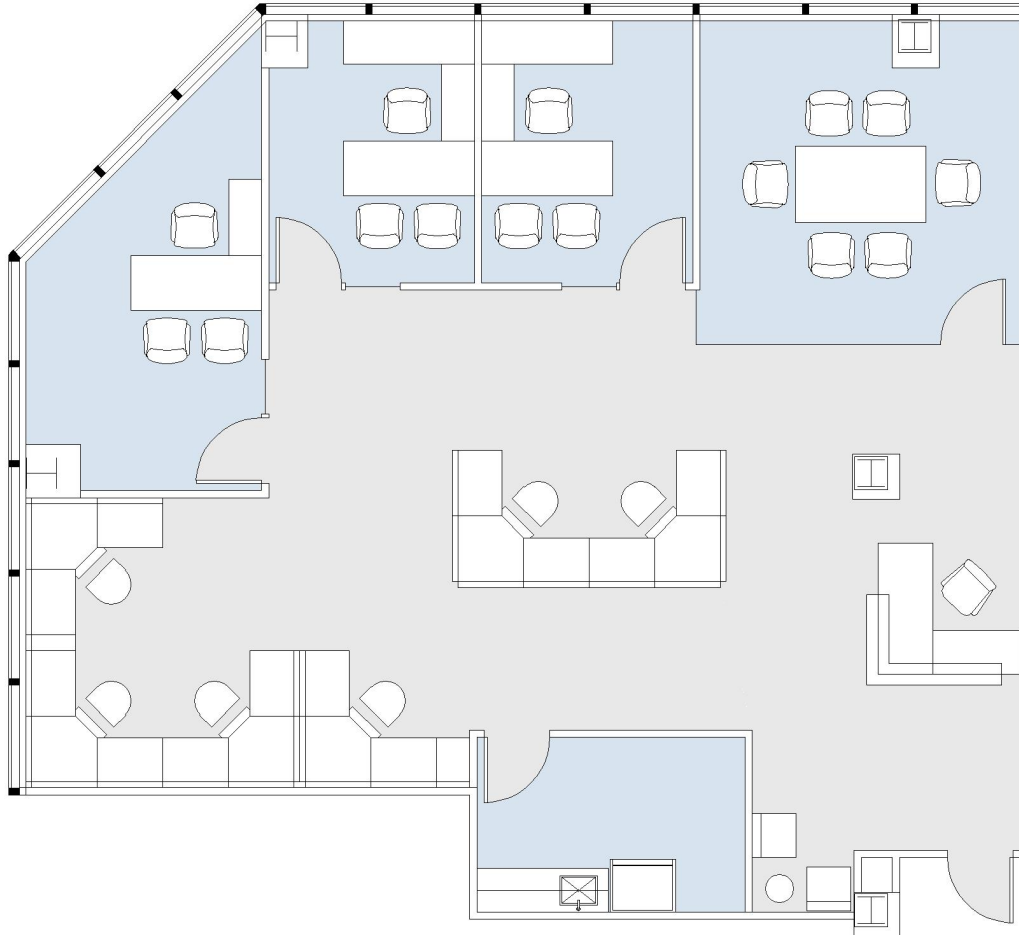

# 21800

WARNER CENTER TOWER - V

SUITE 620 | 2,173 RSF

WOODLAND HILLS

## OXNARD STREET

### SUITE CONFIGURATION

OFFICES:	3
CONFERENCE ROOM:	1
RECEPTION:	1
KITCHEN:	1

NOT TO SCALE  
FURNITURE NOT INCLUDED

For more information, please contact:

310.255.7777  
leasing@douglasemmett.com

**Douglas  
Emmett**