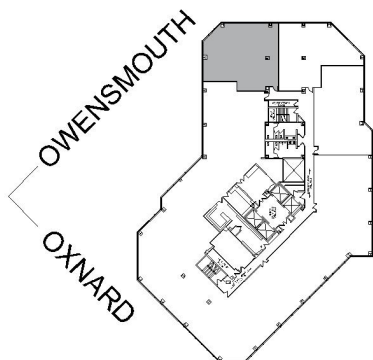

21800

WARNER CENTER TOWER - V

SUITE 620 | 2,173 RSF

WOODLAND HILLS

OXNARD STREET

SUITE CONFIGURATION

OFFICES:	3
CONFERENCE ROOM:	1
RECEPTION:	1
KITCHEN:	1

NOT TO SCALE
FURNITURE NOT INCLUDED

For more information, please contact:

310.255.7777
leasing@douglasemmett.com

**Douglas
Emmett**