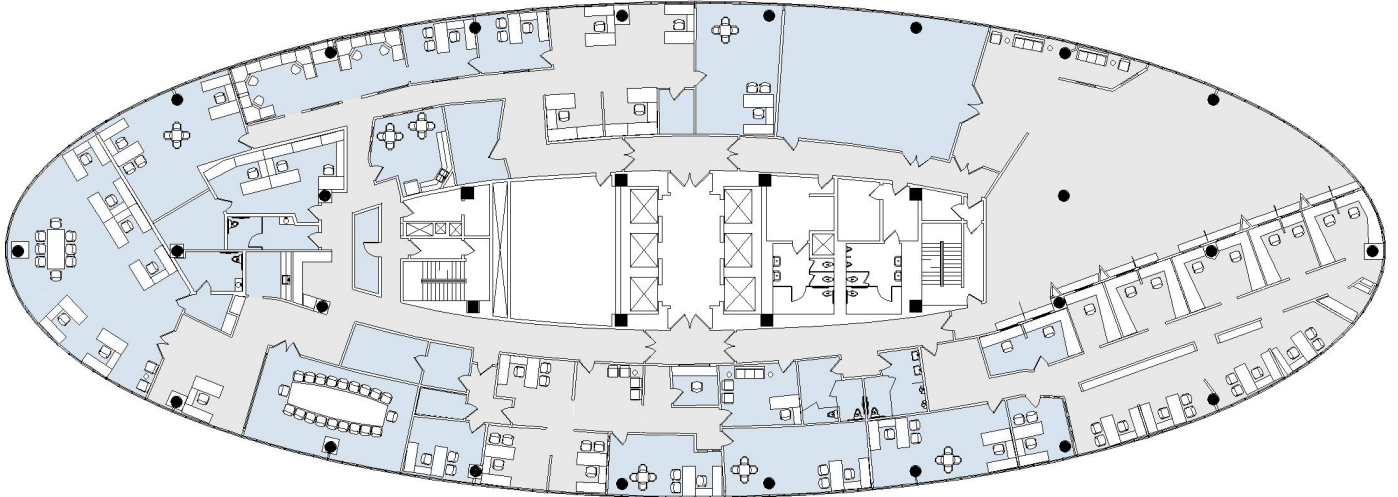

8484

WILSHIRE

SUITE 300 | 17,317 RSF

BEVERLY HILLS

SUITE CONFIGURATION

| | |
|------------------|---|
| OFFICES: | 8 |
| SHARED OFFICES: | 7 |
| OPEN FLEX AREA: | 1 |
| STUDIO ROOM: | 1 |
| CONFERENCE ROOM: | 1 |
| RECEPTION: | 1 |
| KITCHEN: | 2 |
| IT ROOM: | 1 |
| FILE ROOM: | 1 |
| STORAGE: | 5 |
| RESTROOMS: | 4 |

NOT TO SCALE
FURNITURE NOT INCLUDED

For more information, please contact:

310.255.7777
leasing@douglasemmett.com

**Douglas
Emmett**