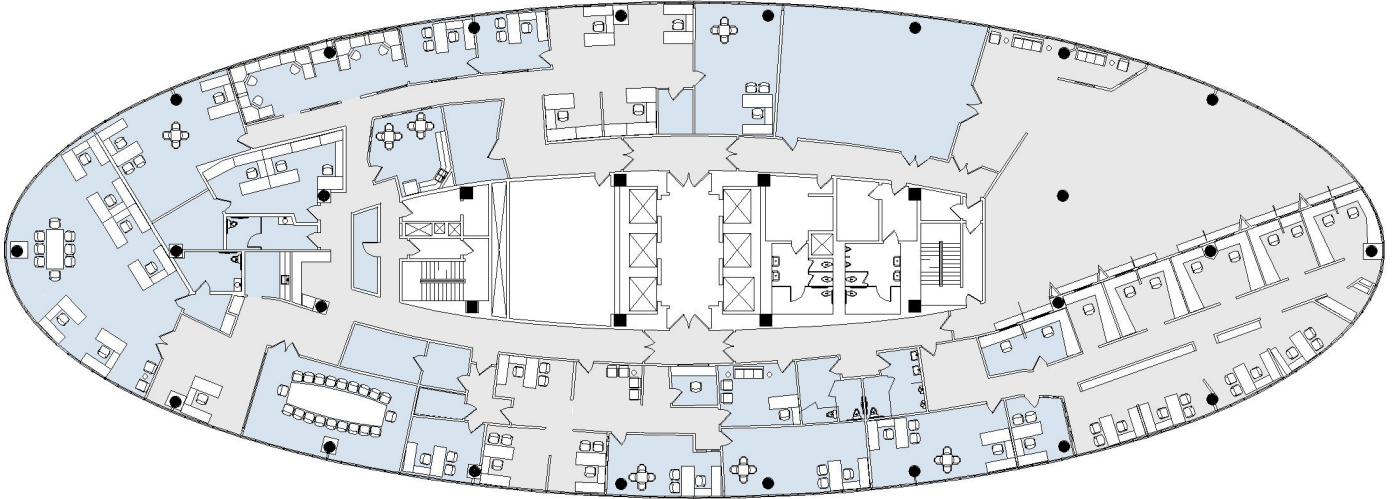

8484 WILSHIRE

SUITE 300 | 21,800 RSF
BEVERLY HILLS

SUITE CONFIGURATION

OFFICES:	8
SHARED OFFICES:	7
OPEN FLEX AREA:	1
STUDIO ROOM:	1
CONFERENCE ROOM:	1
RECEPTION:	1
KITCHEN:	2
IT ROOM:	1
FILE ROOM:	1
STORAGE:	5
RESTROOMS:	4

NOT TO SCALE
FURNITURE NOT INCLUDED

For more information, please contact:

310.255.7777
leasing@douglasemmett.com

**Douglas
Emmett**