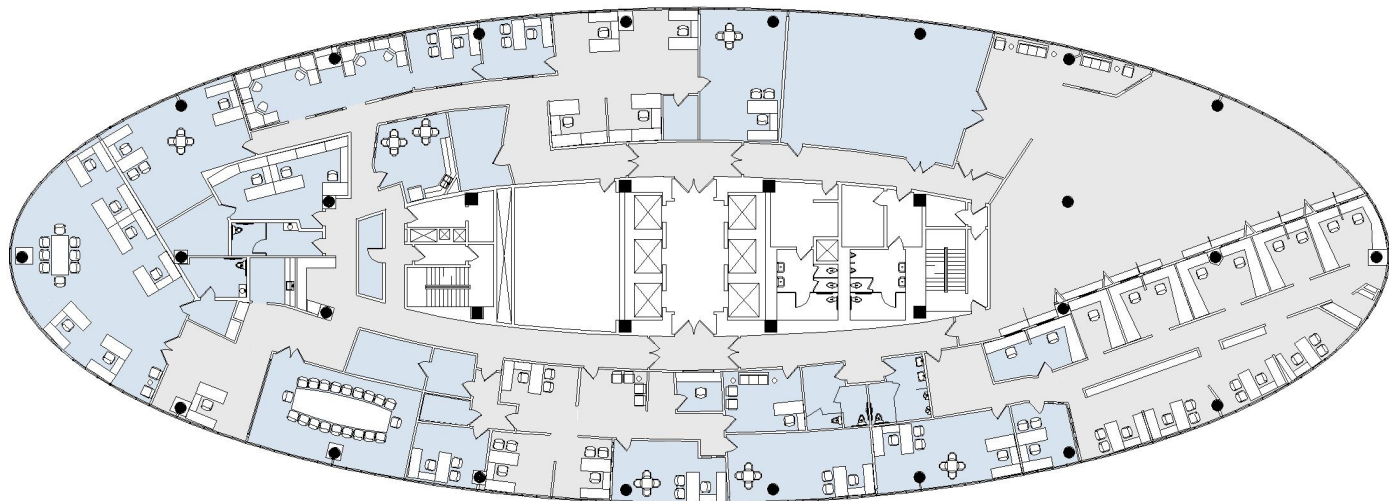

# 8484 WILSHIRE

SUITE 300 | 21,800 RSF  
BEVERLY HILLS

#### SUITE CONFIGURATION

OFFICES:	8
SHARED OFFICES:	7
OPEN FLEX AREA:	1
STUDIO ROOM:	1
CONFERENCE ROOM:	1
RECEPTION:	1
KITCHEN:	2
IT ROOM:	1
FILE ROOM:	1
STORAGE:	5
RESTROOMS:	4

NOT TO SCALE  
FURNITURE NOT INCLUDED