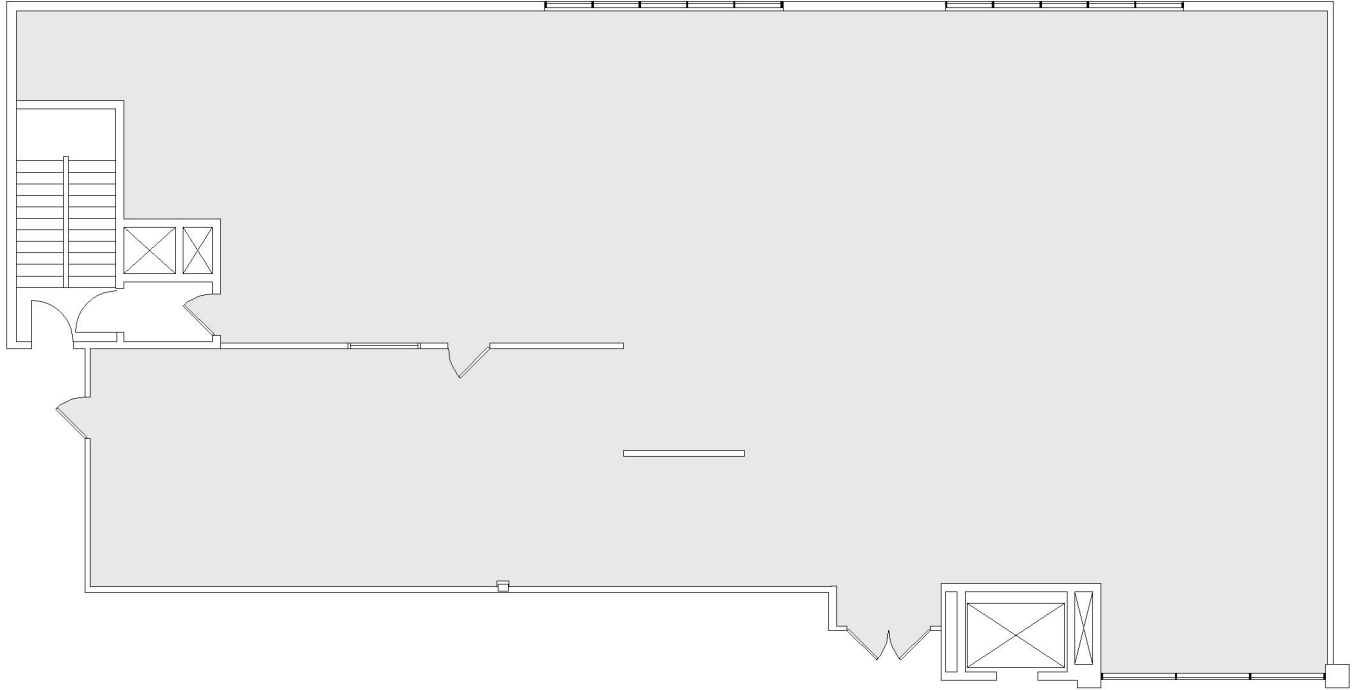

11740

SAN VICENTE PLAZA

SUITE 107 | 3,910 RSF

BRENTWOOD-SAN VICENTE

SAN VICENTE

SUITE CONFIGURATION

SHELL SPACE

NOT TO SCALE