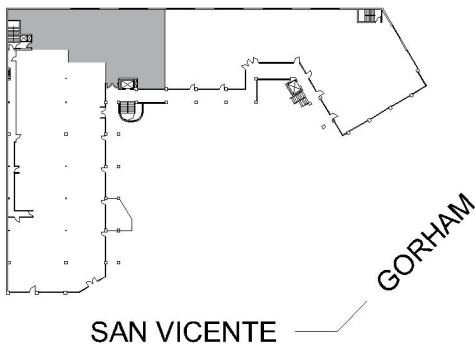

11740

SAN VICENTE PLAZA

SUITE 107 | 3,910 RSF

BRENTWOOD-SAN VICENTE

SAN VICENTE

SUITE CONFIGURATION

SHELL SPACE

NOT TO SCALE