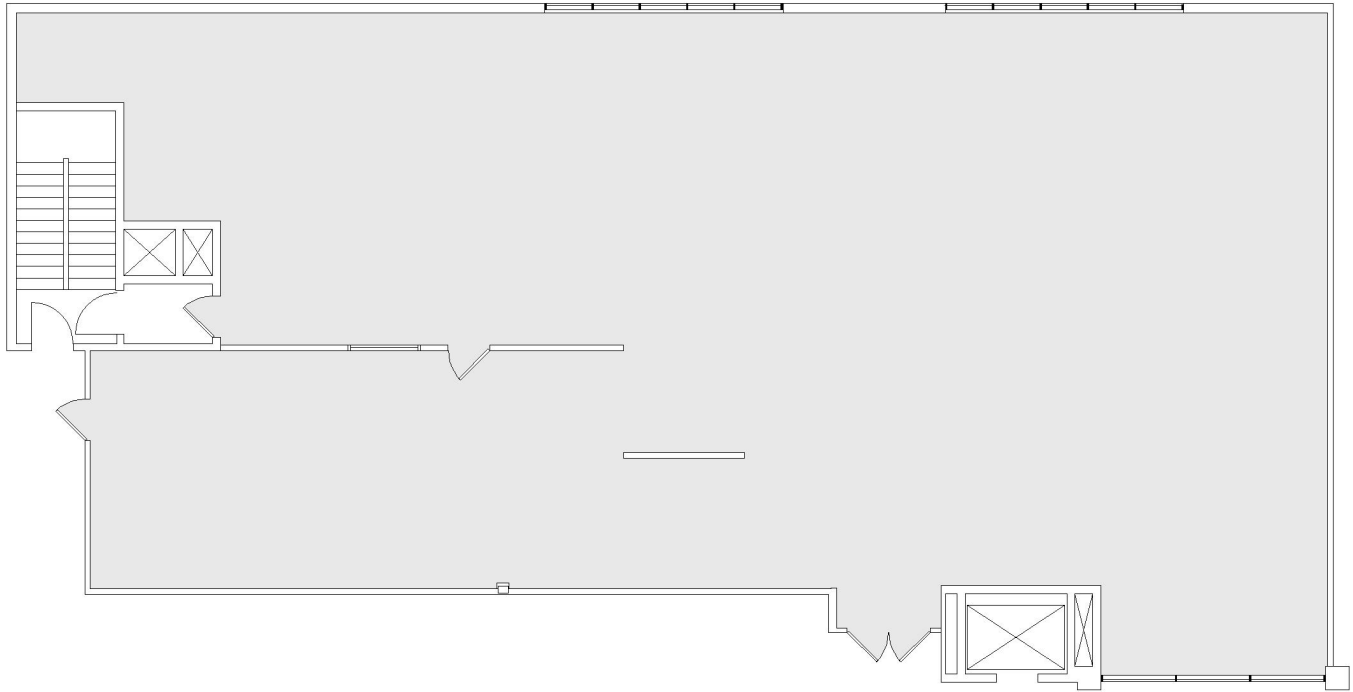

11740

SAN VICENTE PLAZA

SUITE 107 | 3,910 RSF

BRENTWOOD-SAN VICENTE

SAN VICENTE

SUITE CONFIGURATION

SHELL SPACE

NOT TO SCALE