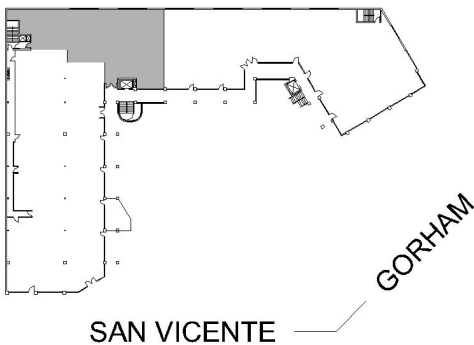

11740

SAN VICENTE PLAZA

SUITE 107 | 3,910 RSF

BRENTWOOD-SAN VICENTE

SAN VICENTE

SUITE CONFIGURATION

SHELL SPACE

NOT TO SCALE