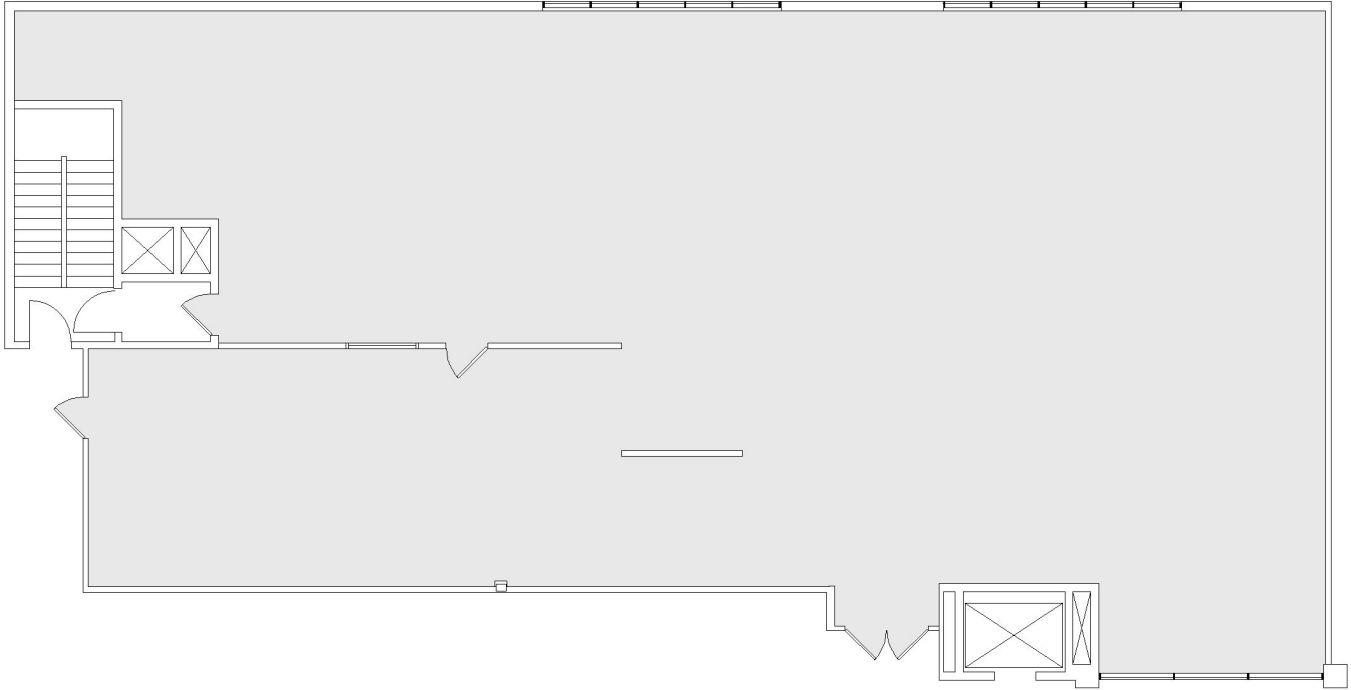

11740

SAN VICENTE PLAZA

SUITE 107 | 3,910 RSF

BRENTWOOD-SAN VICENTE

SAN VICENTE

SUITE CONFIGURATION

SHELL SPACE

NOT TO SCALE