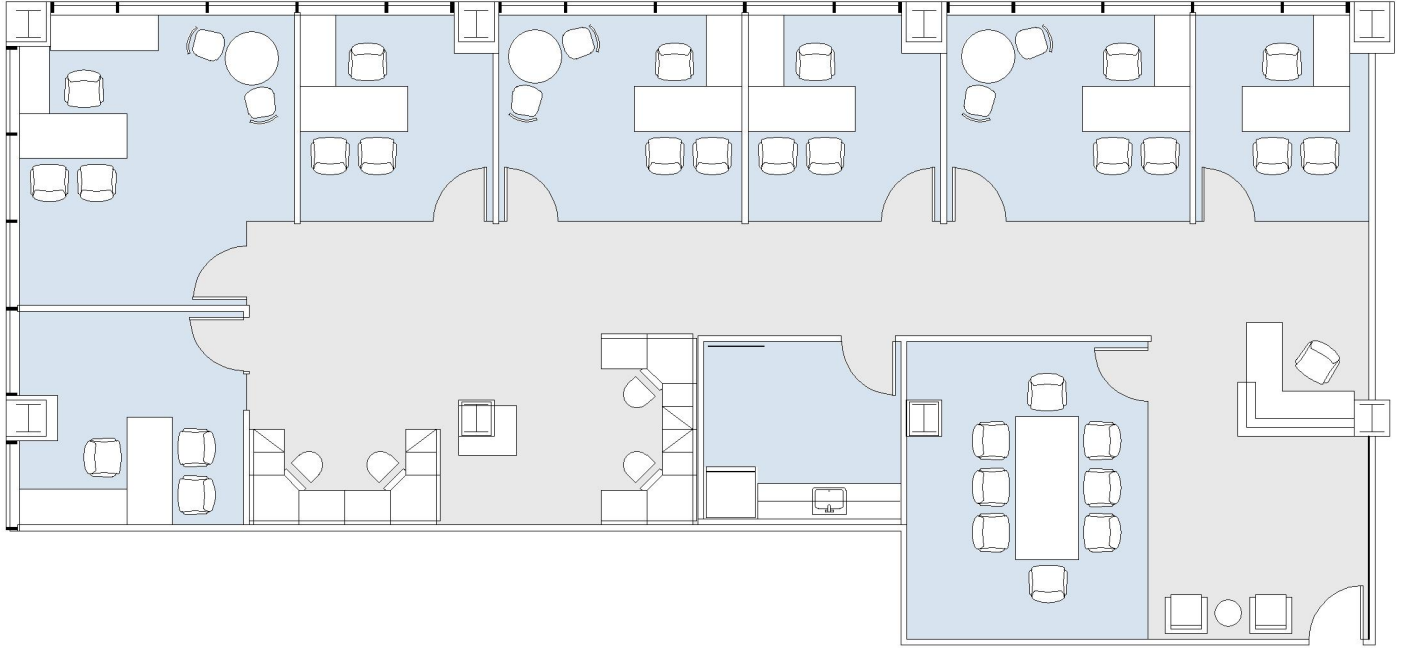

10960 WILSHIRE

SUITE 820 | 2,862 RSF

WESTWOOD

SUITE CONFIGURATION

OFFICES:	7
CONFERENCE ROOM:	1
RECEPTION:	1
KITCHEN:	1

NOT TO SCALE

FURNITURE NOT INCLUDED

For more information, please contact: