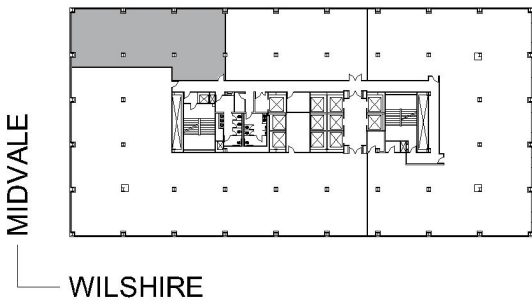

10960 WILSHIRE

SUITE 820 | 2,862 RSF

WESTWOOD

SUITE CONFIGURATION

OFFICES:	7
CONFERENCE ROOM:	1
RECEPTION:	1
KITCHEN:	1

NOT TO SCALE

FURNITURE NOT INCLUDED

For more information, please contact: