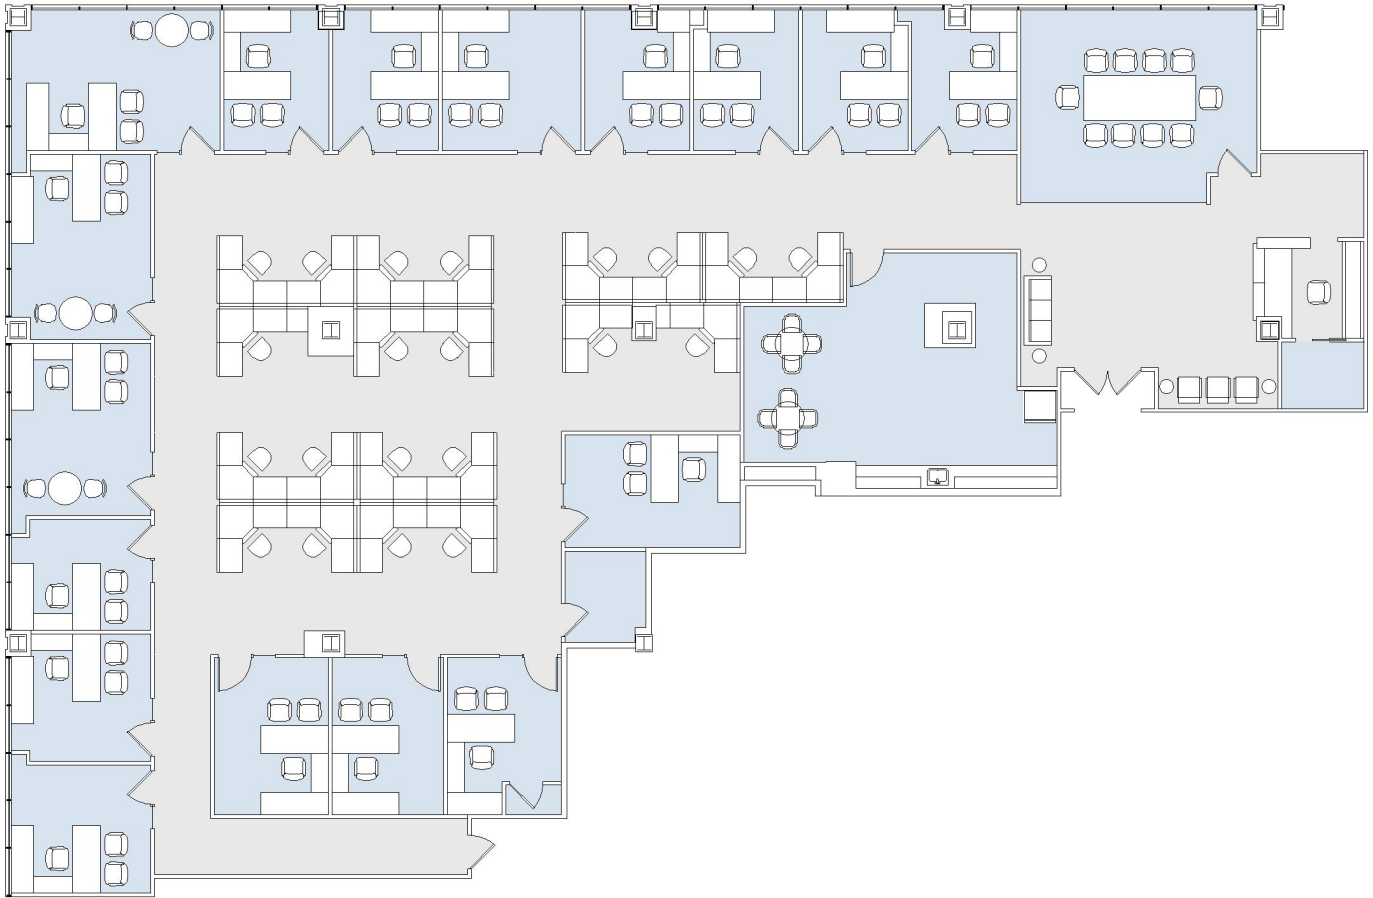

10880 WILSHIRE

SUITE 1000 | 8,431 RSF

WESTWOOD

SUITE CONFIGURATION

OFFICES:	17
CONFERENCE ROOM:	1
RECEPTION:	1
KITCHEN:	1
IT ROOM:	1
STORAGE:	1

NOT TO SCALE
FURNITURE NOT INCLUDED

For more information, please contact: