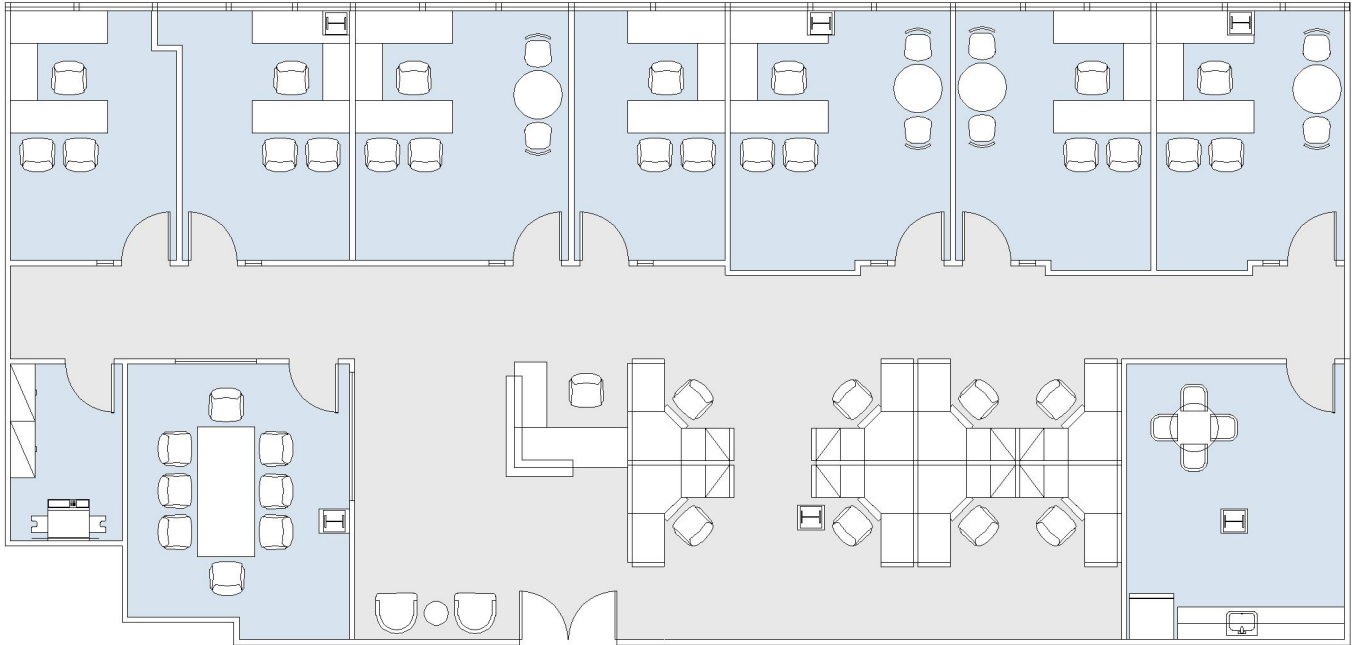

10880 WILSHIRE

SUITE 950 | 3,498 RSF
WESTWOOD

SUITE CONFIGURATION

OFFICES:	7
CONFERENCE ROOM:	1
RECEPTION:	1
KITCHEN:	1
IT / COPY ROOM:	1

NOT TO SCALE
FURNITURE NOT INCLUDED

For more information, please contact: