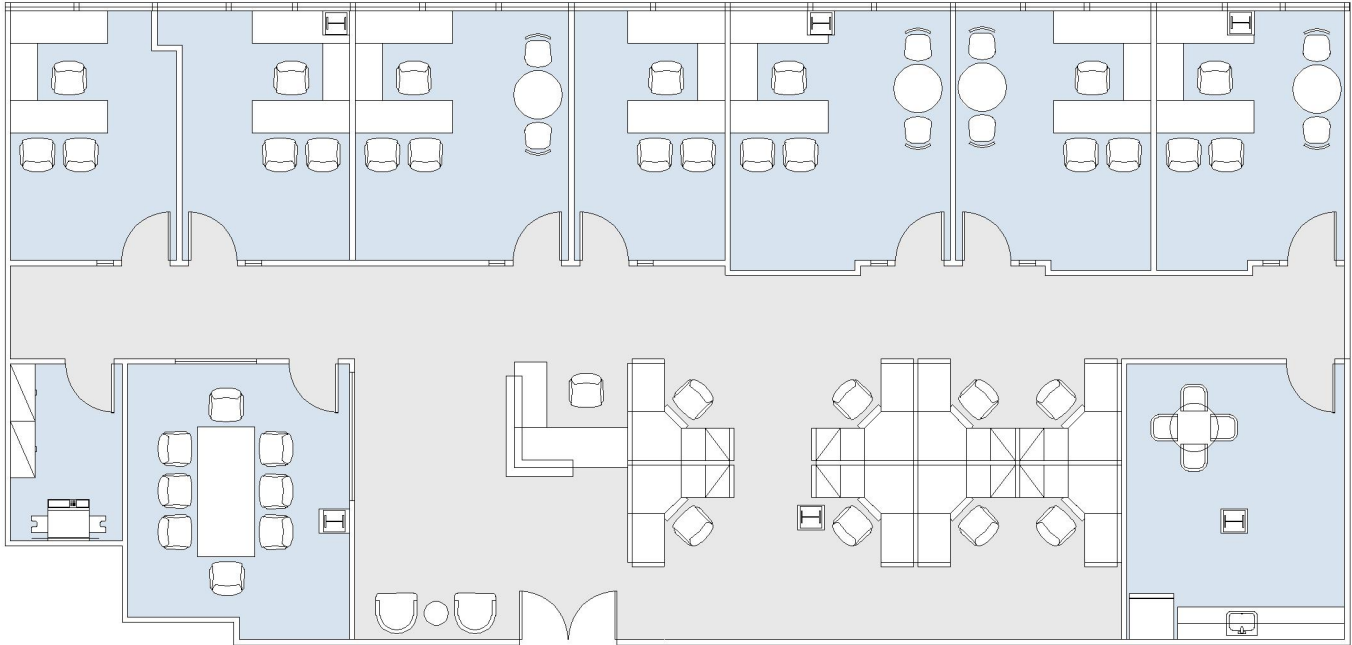

10880

SUITE 950 | 3,498 RSF

WESTWOOD

WILSHIRE

SUITE CONFIGURATION

| | |
|------------------|---|
| OFFICES: | 7 |
| CONFERENCE ROOM: | 1 |
| RECEPTION: | 1 |
| KITCHEN: | 1 |
| IT / COPY ROOM: | 1 |

NOT TO SCALE