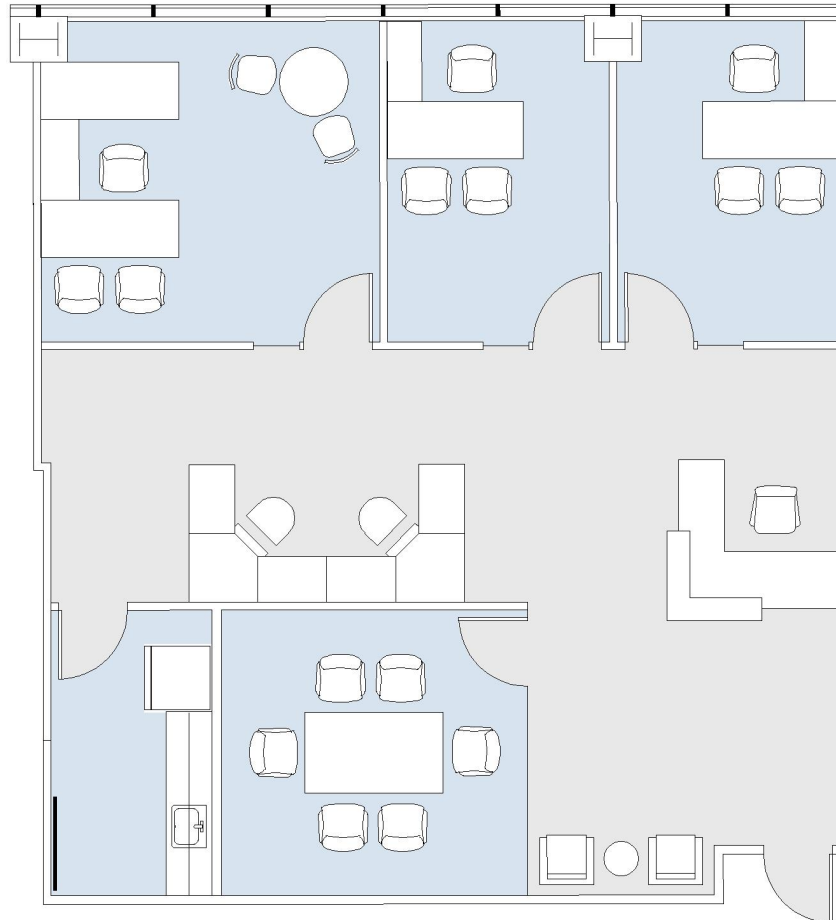

# 11400 W OLYMPIC

EXECUTIVE TOWER

SUITE 1060 | 1,705 RSF

SAWTELLE/WEST LA

#### SUITE CONFIGURATION

OFFICES:	3
CONFERENCE ROOM:	1
RECEPTION:	1
KITCHEN:	1

NOT TO SCALE  
FURNITURE NOT INCLUDED

For more information, please contact:

310.255.7777  
leasing@douglasemmett.com

**Douglas  
Emmett**