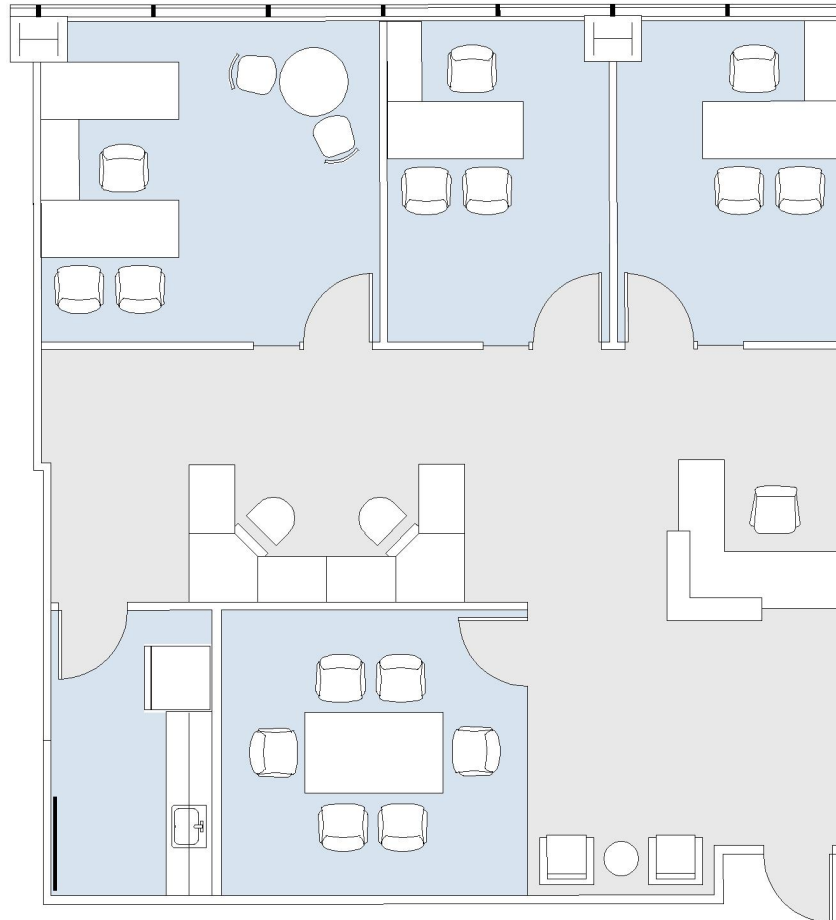

11400

EXECUTIVE TOWER

SUITE 1060 | 1,705 RSF

SAWTELLE/WEST LA

W OLYMPIC

SUITE CONFIGURATION

OFFICES:	3
CONFERENCE ROOM:	1
RECEPTION:	1
KITCHEN:	1

NOT TO SCALE
FURNITURE NOT INCLUDED