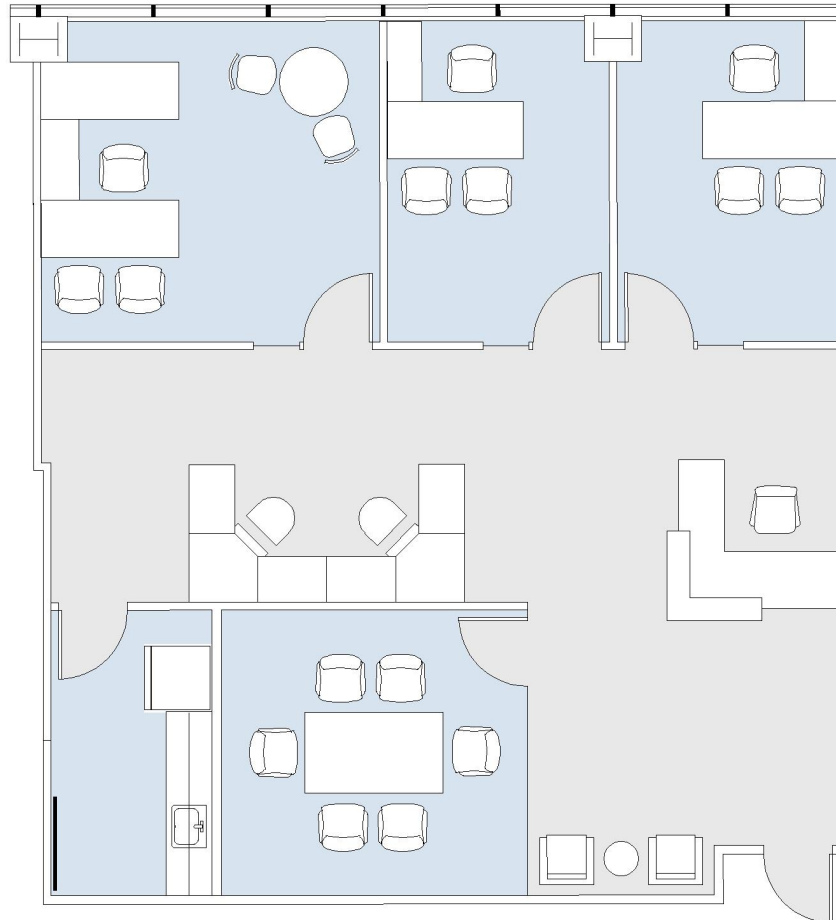

11400 W OLYMPIC

EXECUTIVE TOWER

SUITE 1060 | 1,705 RSF

SAWTELLE/WEST LA

SUITE CONFIGURATION

OFFICES:	3
CONFERENCE ROOM:	1
RECEPTION:	1
KITCHEN:	1

NOT TO SCALE
FURNITURE NOT INCLUDED

For more information, please contact: