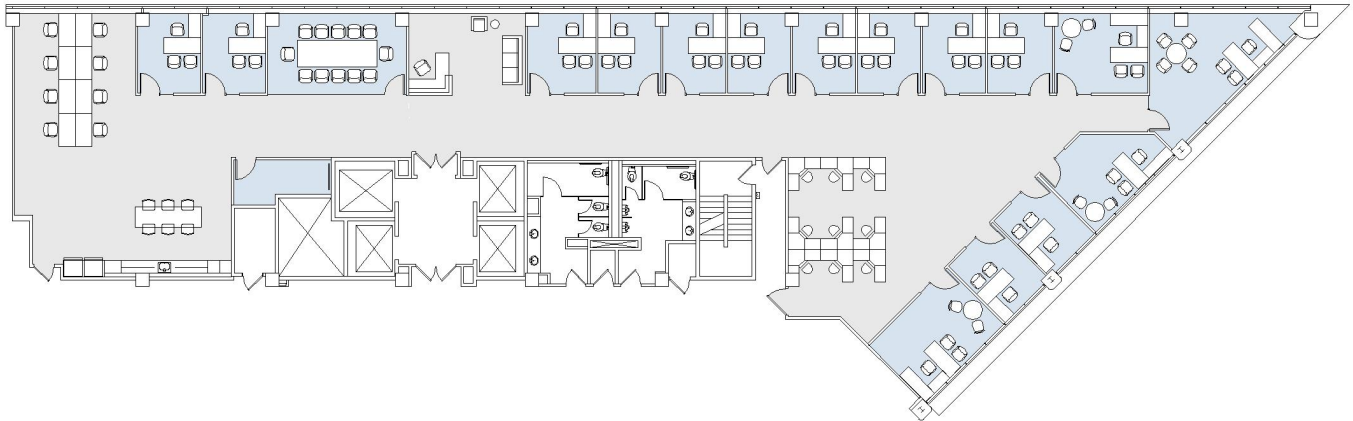

1299

OCEAN AVENUE

SUITE 750 | 7,232 RSF

SANTA MONICA

SUITE CONFIGURATION

| | |
|------------------|----|
| OFFICES: | 16 |
| CONFERENCE ROOM: | 1 |
| RECEPTION: | 1 |
| KITCHEN: | 1 |
| IT ROOM: | 1 |

NOT TO SCALE
FURNITURE NOT INCLUDED