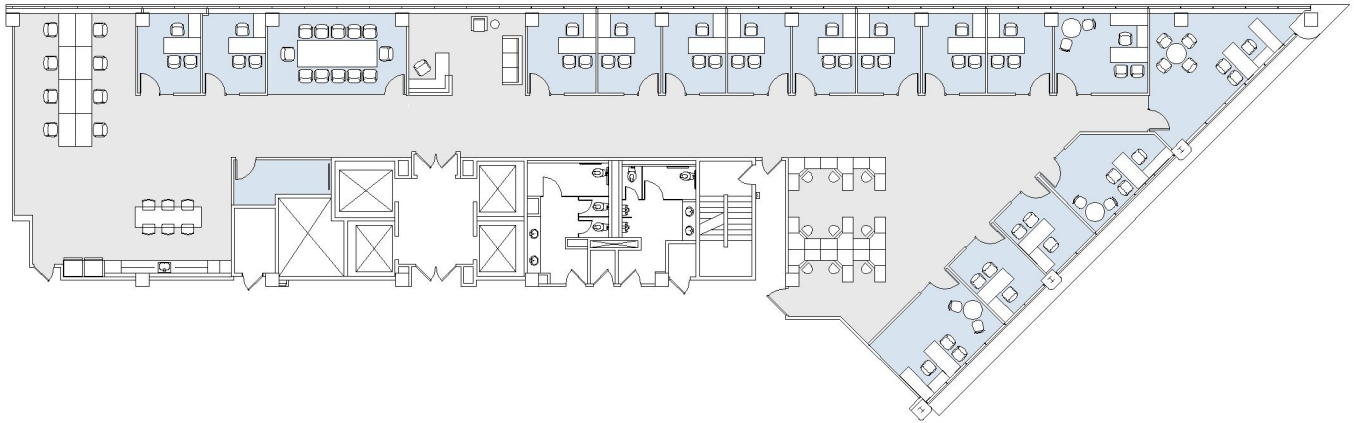

1299 OCEAN AVENUE

SUITE 750 | 7,232 RSF
SANTA MONICA

SUITE CONFIGURATION

OFFICES:	16
CONFERENCE ROOM:	1
RECEPTION:	1
KITCHEN:	1
IT ROOM:	1

NOT TO SCALE
FURNITURE NOT INCLUDED

For more information, please contact: