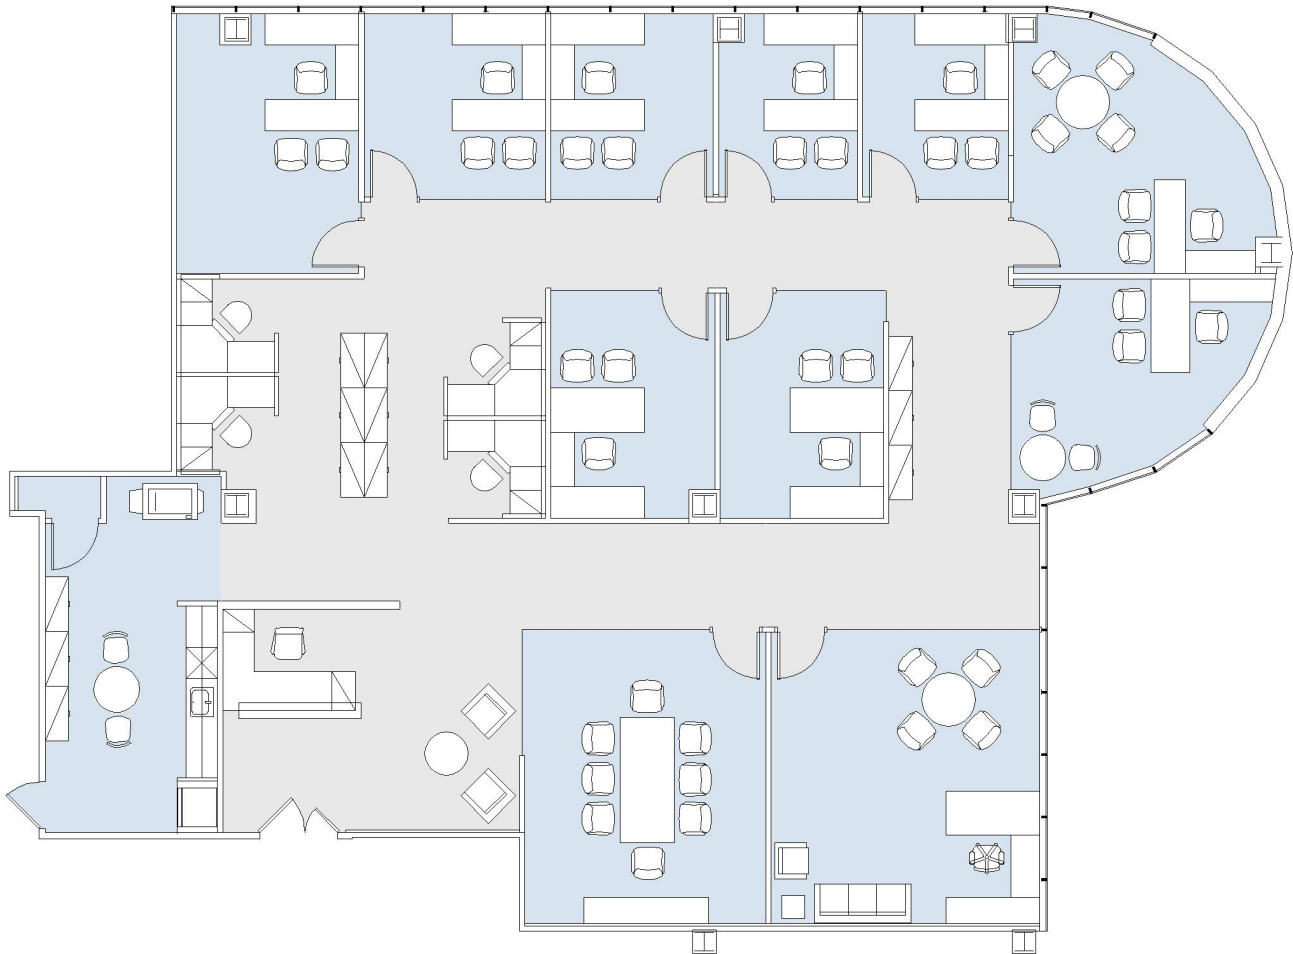

2001 WILSHIRE

SUITE 420 | 4,611 RSF
SANTA MONICA

SUITE CONFIGURATION

OFFICES:	10
CONFERENCE ROOM:	1
RECEPTION:	1
KITCHEN:	1
IT CLOSET:	1

NOT TO SCALE
FURNITURE NOT INCLUDED

For more information, please contact: