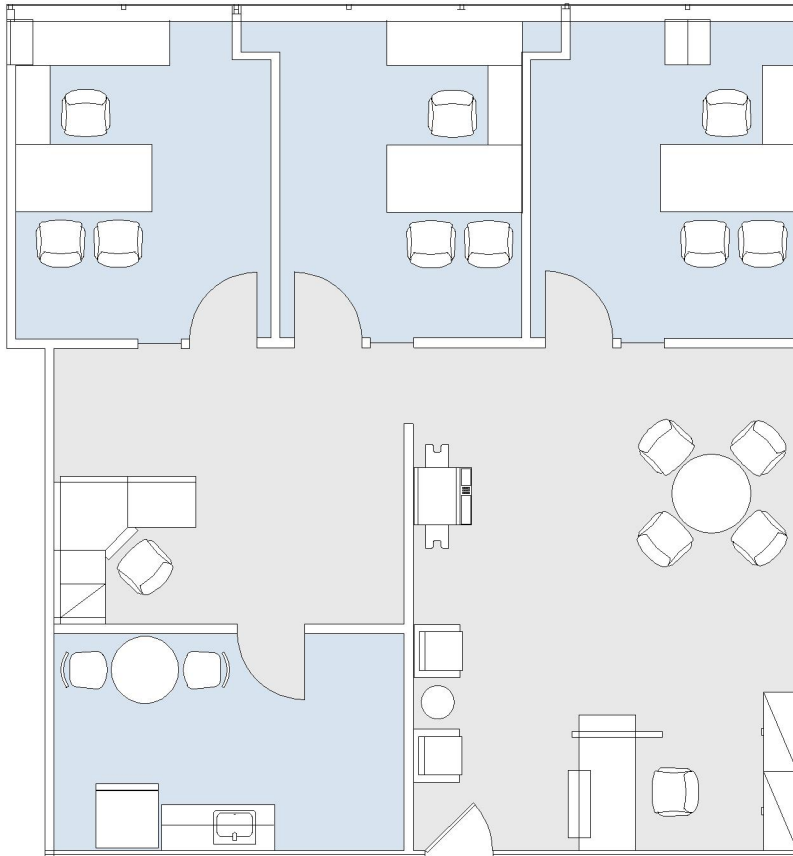

# 12121 WILSHIRE

WILSHIRE BUNDY PLAZA

SUITE 314 | 1,539 RSF

BRENTWOOD-WILSHIRE

#### SUITE CONFIGURATION

OFFICES:	3
RECEPTION:	1
KITCHEN:	1

NOT TO SCALE  
FURNITURE NOT INCLUDED

For more information, please contact:

310.255.7777  
leasing@douglasemmett.com

**Douglas  
Emmett**