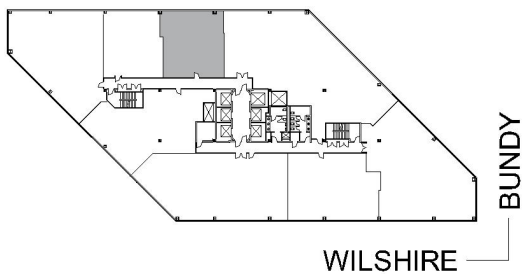

# 12121 WILSHIRE

WILSHIRE BUNDY PLAZA

SUITE 314 | 1,539 RSF

BRENTWOOD-WILSHIRE

#### SUITE CONFIGURATION

OFFICES:	3
RECEPTION:	1
KITCHEN:	1

NOT TO SCALE  
FURNITURE NOT INCLUDED

For more information, please contact:

310.255.7777  
leasing@douglasemmett.com

**Douglas  
Emmett**