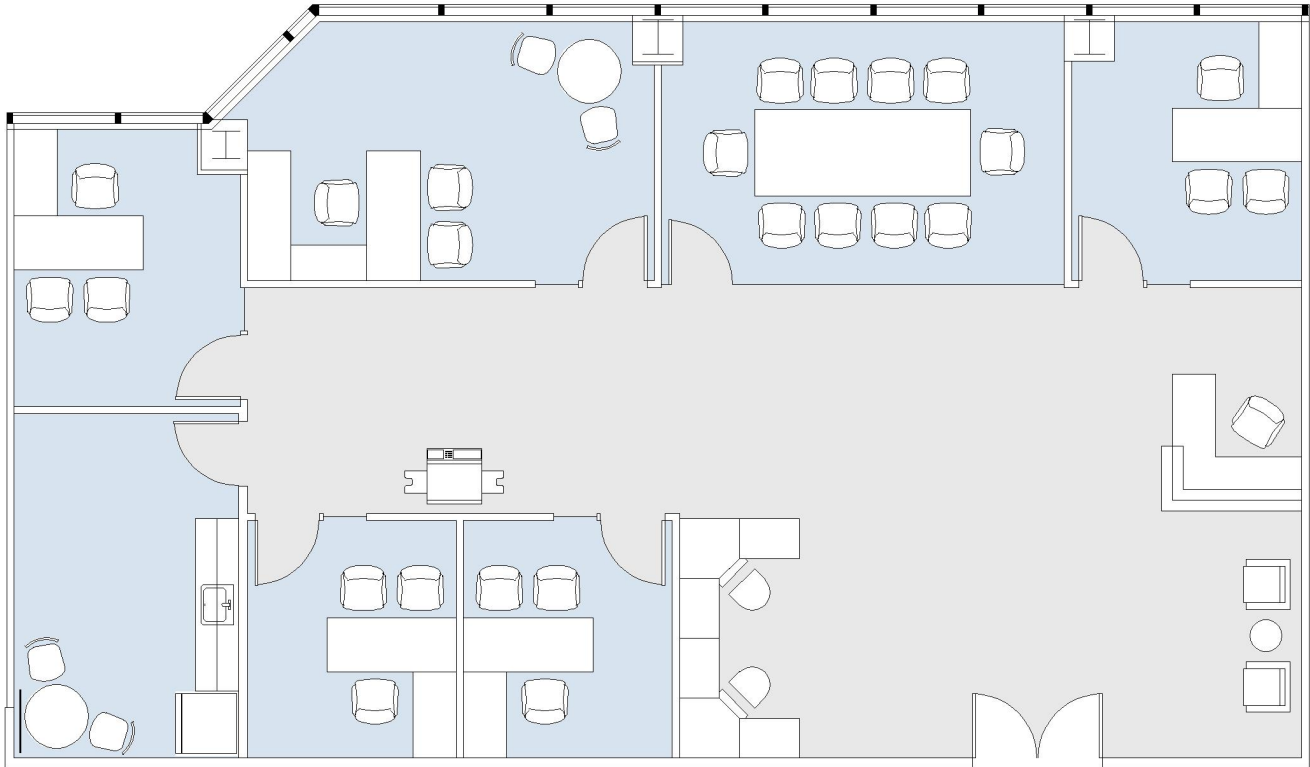

21550

WARNER CENTER TOWER - II

SUITE 950 | 2,464 RSF

WOODLAND HILLS

OXNARD STREET

SUITE CONFIGURATION

OFFICES:	5
CONFERENCE ROOM:	1
RECEPTION:	1
KITCHEN:	1

NOT TO SCALE
FURNITURE NOT INCLUDED