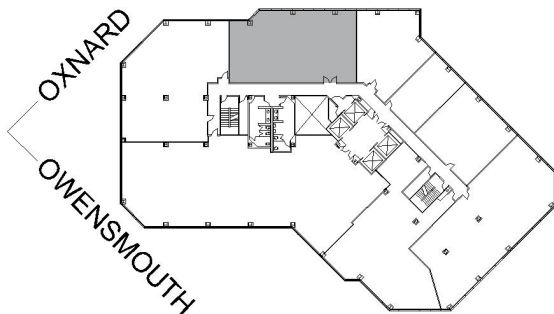

21550

WARNER CENTER TOWER - II

SUITE 950 | 2,464 RSF

WOODLAND HILLS

OXNARD STREET

SUITE CONFIGURATION

OFFICES:	5
CONFERENCE ROOM:	1
RECEPTION:	1
KITCHEN:	1

NOT TO SCALE
FURNITURE NOT INCLUDED