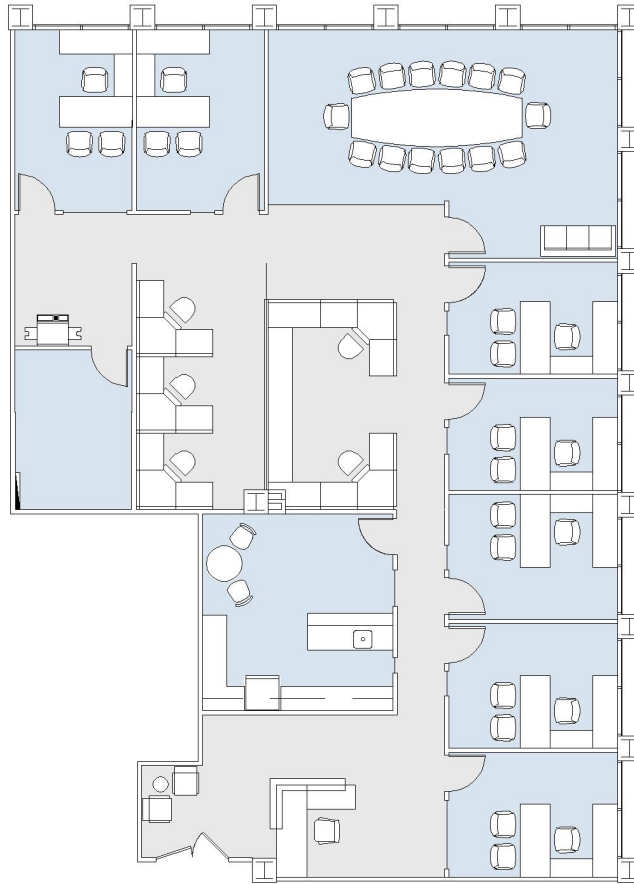

# 1901 AVENUE OF THE STARS

SUITE 935 | 3,834 RSF

CENTURY CITY

#### AS-BUILT CONFIGURATION

OFFICES:	7
CONFERENCE ROOM:	1
RECEPTION:	1
KITCHEN:	1
IT ROOM:	1

NOT TO SCALE

FURNITURE NOT INCLUDED

AVE OF THE STARS

SANTA MONICA

For more information, please contact:

310.255.7777